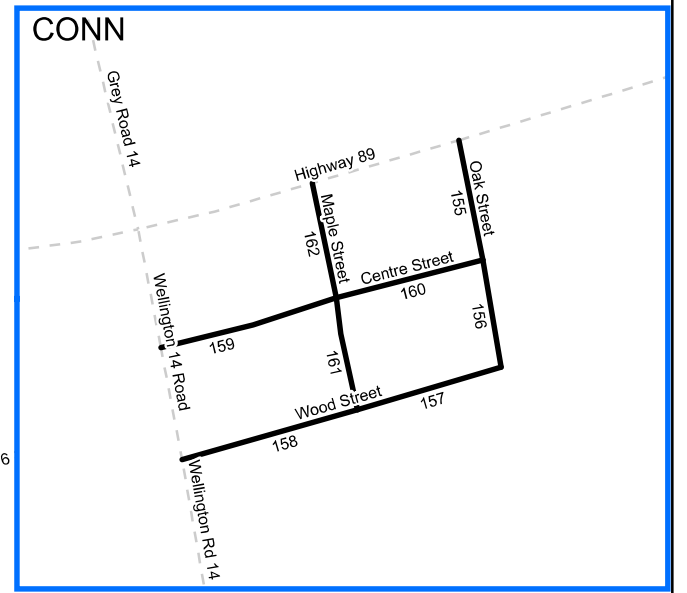

**LEGEND**

- Municipal Road
- Not maintained by Municipality
- ASPHALT LOCATIONS

**TOWNSHIP OF WELLINGTON NORTH**  
**MOUNT FOREST**  
**2026 ASPHALT PROGRAM**

DATE <b>FEB 2026</b>	PROJECT No. <b>RFT 2026-001</b>
SCALE 1: 11,000	FIGURE No.

**LEGEND**

- Municipal Road
- - - Not maintained by Municipality
- ASPHALT LOCATIONS

	<b>TOWNSHIP OF WELLINGTON NORTH</b>	
	<b>2026 ASPHALT PROGRAM</b>	
	DATE <b>FEB 2026</b>	PROJECT No. <b>RFT 2026-001</b>
	SCALE 1: 110,000	FIGURE No.