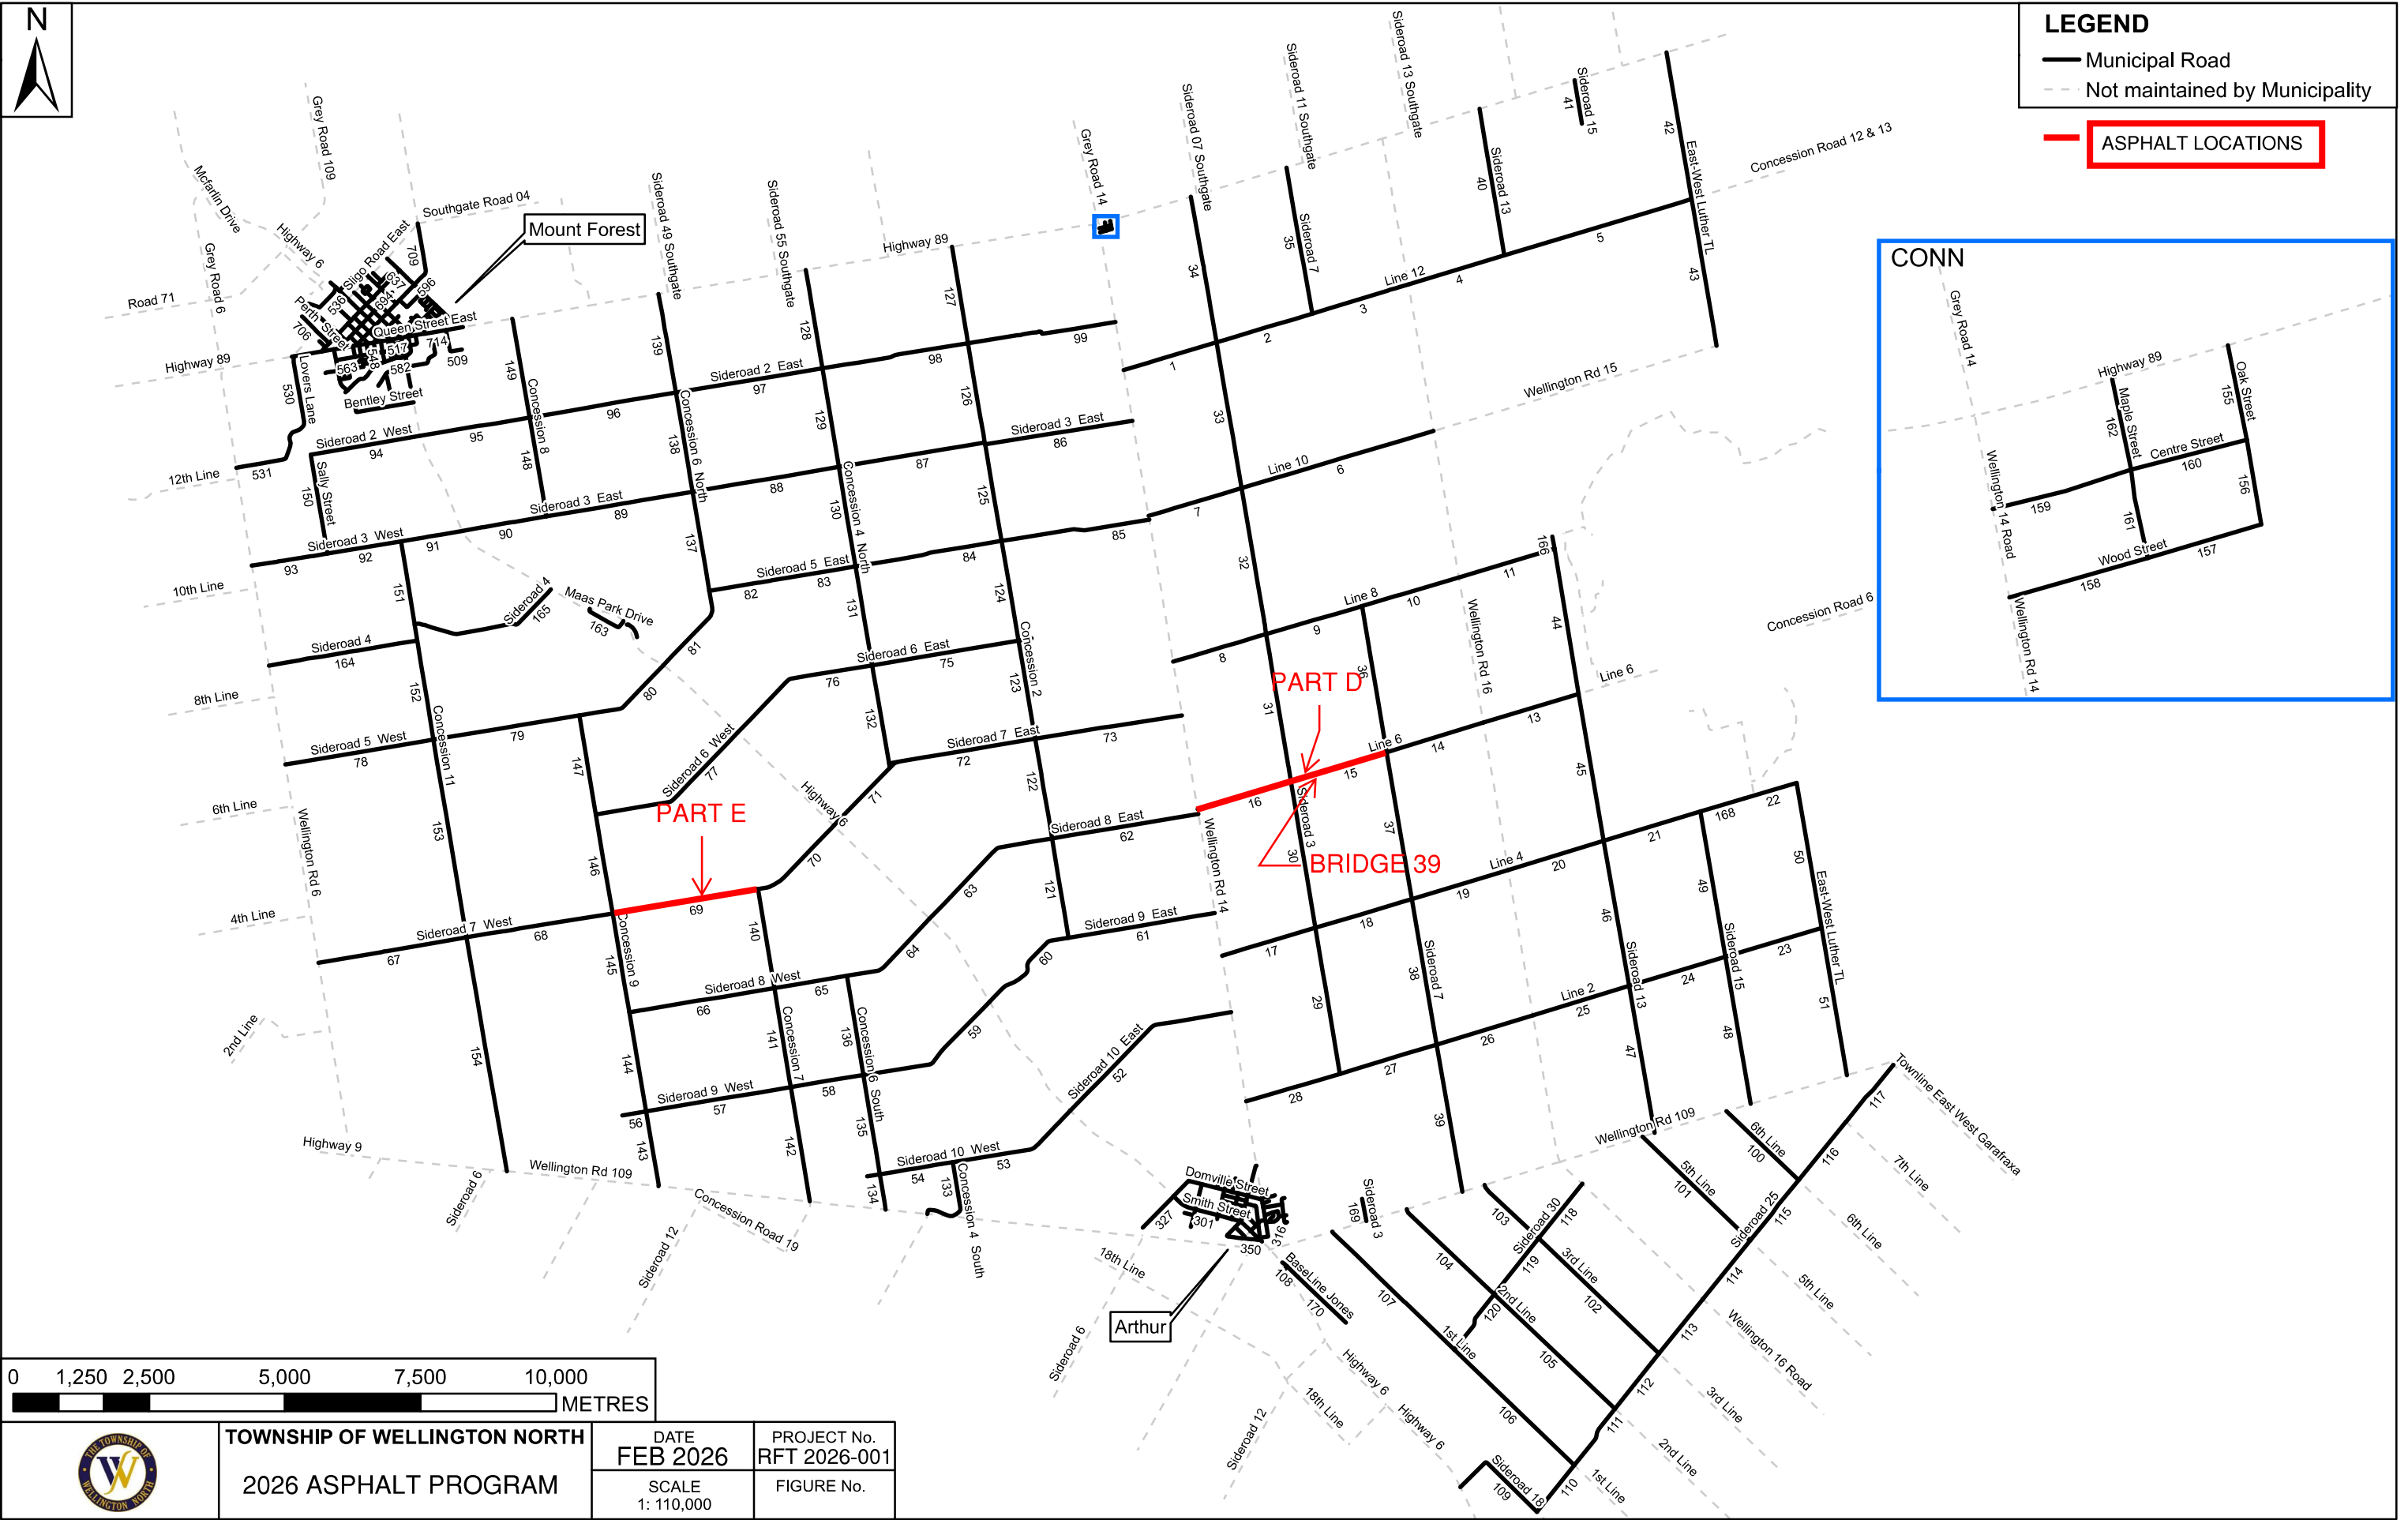

**LEGEND**

- Municipal Road
- Not maintained by Municipality
- ASPHALT LOCATIONS

**TOWNSHIP OF WELLINGTON NORTH**  
**MOUNT FOREST**  
**2026 ASPHALT PROGRAM**

DATE <b>FEB 2026</b>	PROJECT No. <b>RFT 2026-001</b>
SCALE 1: 11,000	FIGURE No.

**LEGEND**

- Municipal Road
- - - Not maintained by Municipality
- ASPHALT LOCATIONS

	<b>TOWNSHIP OF WELLINGTON NORTH</b>	
	<b>2026 ASPHALT PROGRAM</b>	
	DATE <b>FEB 2026</b>	PROJECT No. <b>RFT 2026-001</b>
	SCALE 1: 110,000	FIGURE No.