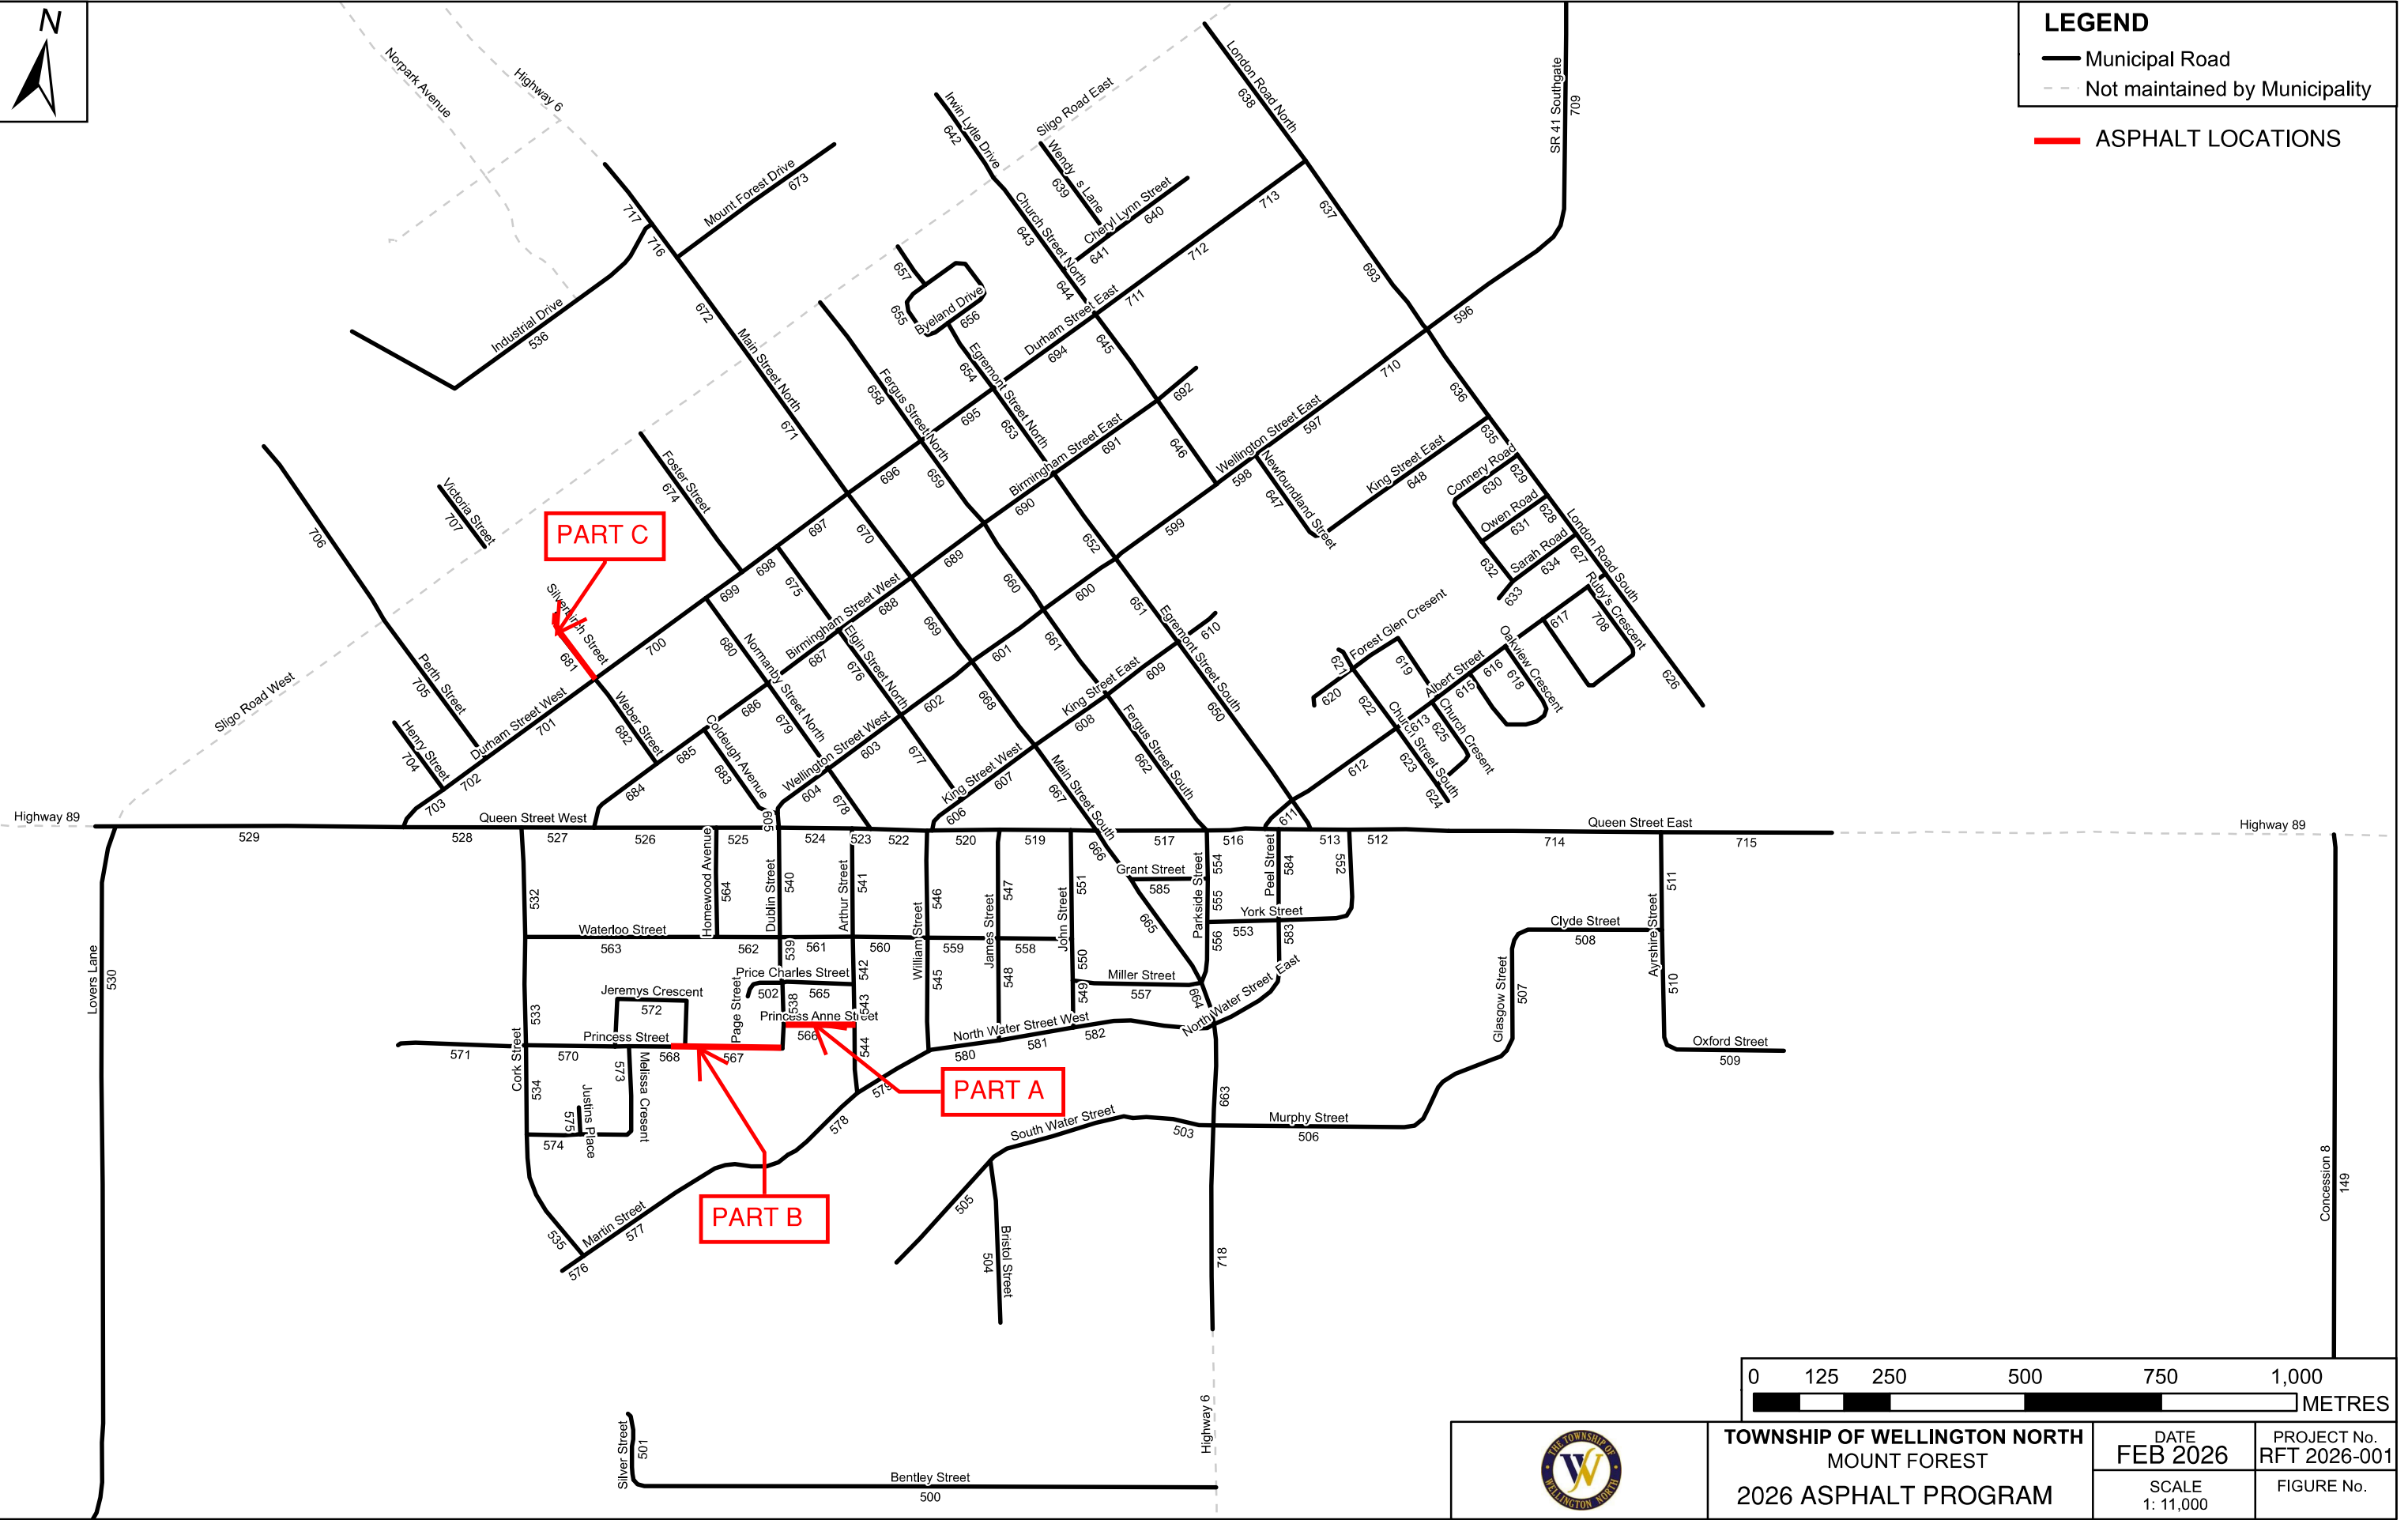

**LEGEND**

- Municipal Road
- Not maintained by Municipality
- ASPHALT LOCATIONS

**TOWNSHIP OF WELLINGTON NORTH**  
**MOUNT FOREST**  
**2026 ASPHALT PROGRAM**

DATE <b>FEB 2026</b>	PROJECT No. <b>RFT 2026-001</b>
SCALE 1: 11,000	FIGURE No.

**LEGEND**

- Municipal Road
- - - Not maintained by Municipality
- ASPHALT LOCATIONS

	<b>TOWNSHIP OF WELLINGTON NORTH</b>	
	<b>2026 ASPHALT PROGRAM</b>	
	DATE <b>FEB 2026</b>	PROJECT No. <b>RFT 2026-001</b>
	SCALE 1: 110,000	FIGURE No.