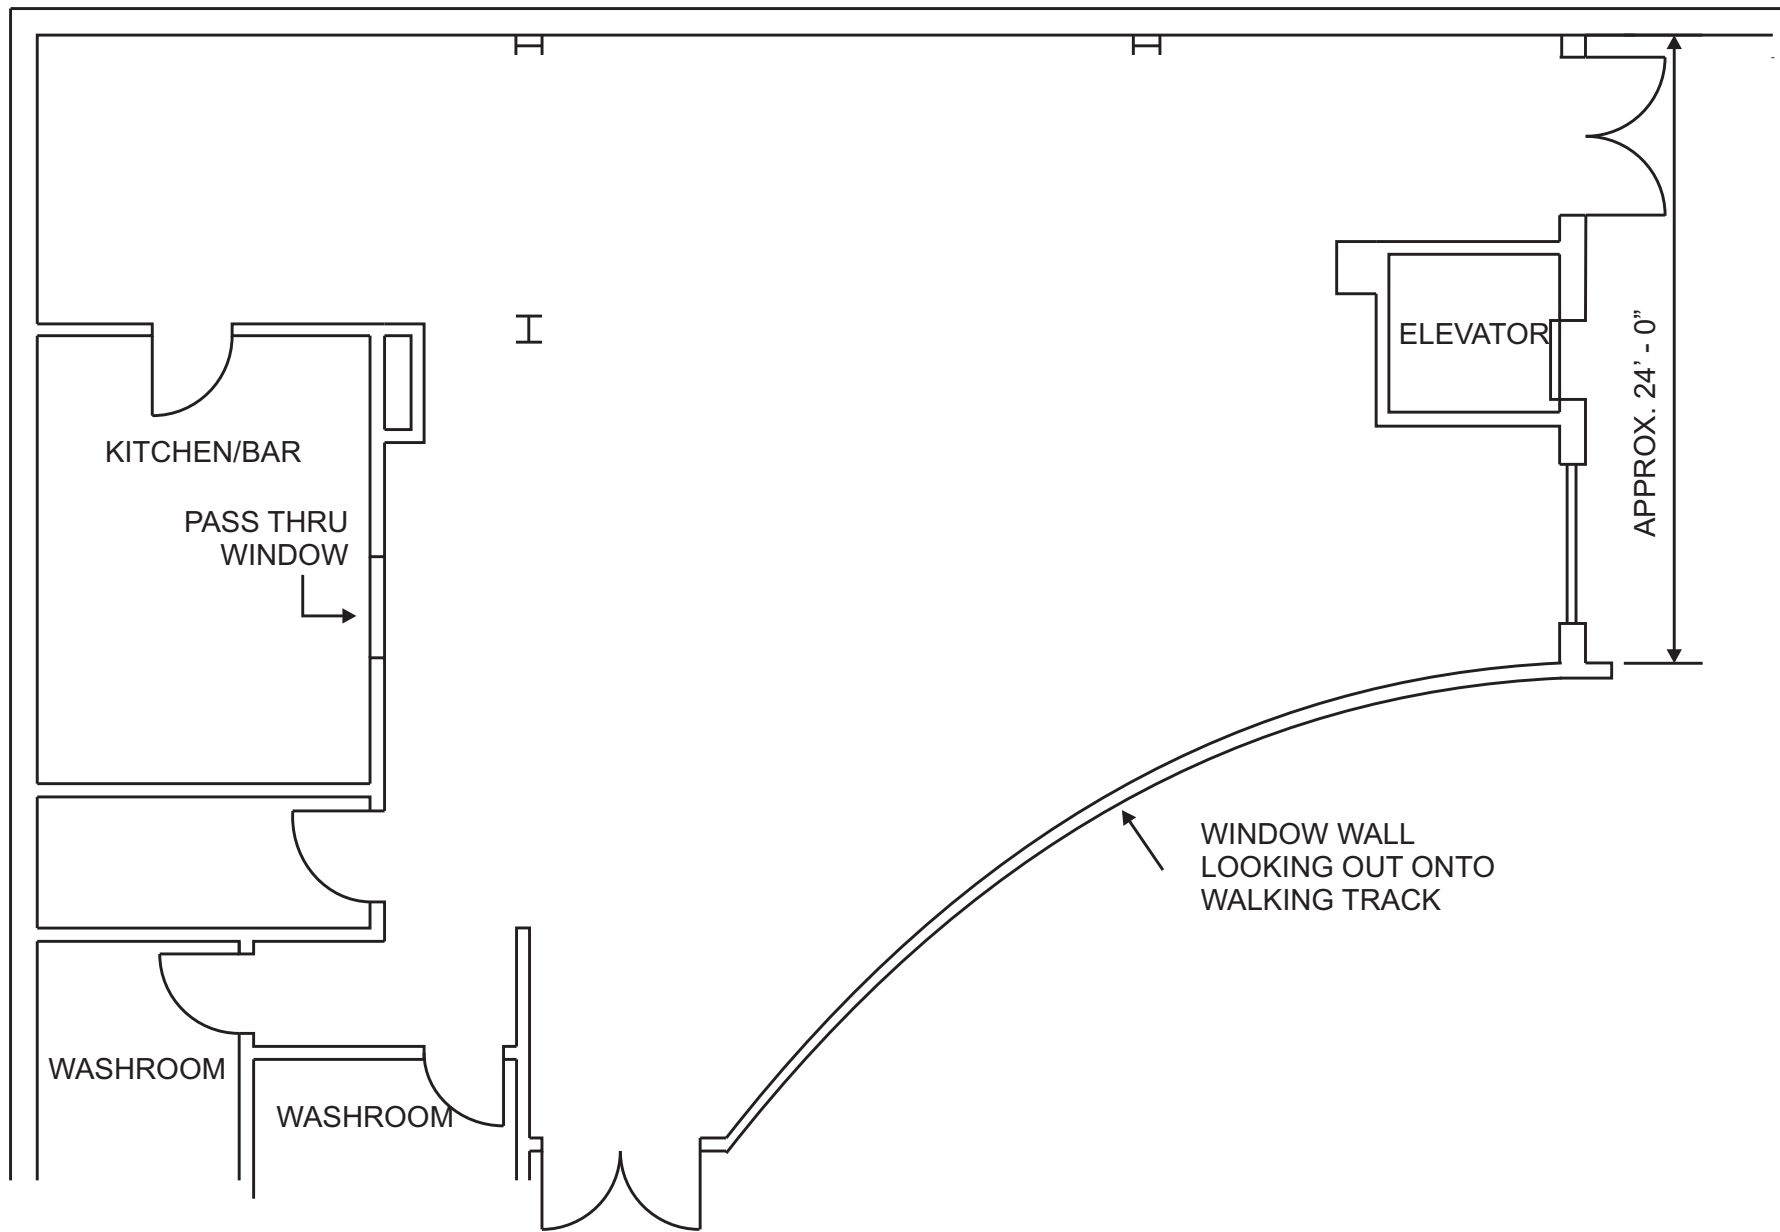

APPROX. 60' - 0"

Plume Room

Mount Forest & District Sports Complex

PLUME ROOM

519.323.1801, 850 Princess Street, Mount Forest, NOG 2L3

Wellington North
Simply Explore