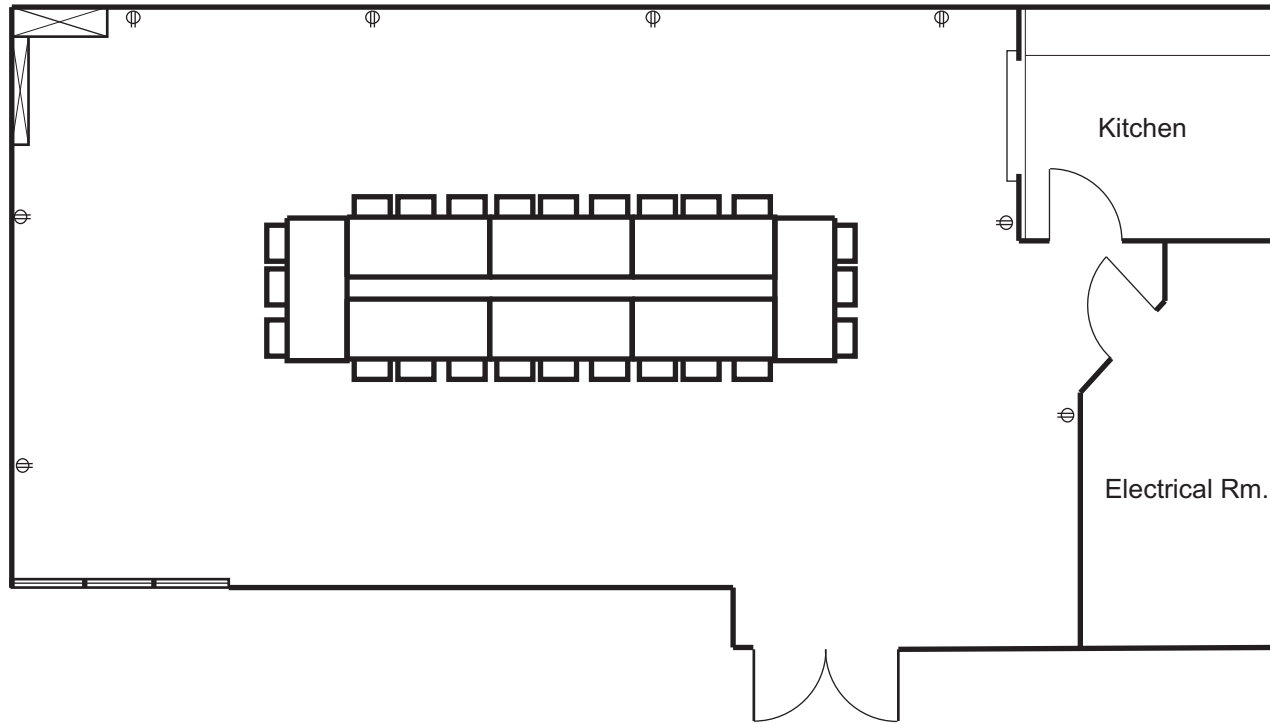

Entrance off Track
on Upper Level

"U" Style Meeting Set Up
36 Chairs, 12 - 6' Tables

Mount Forest & District Sports Complex

UPPER LEISURE HALL

519.323.1801, 850 Princess Street, Mount Forest, N0G 2L3

Wellington North
Simply Explore

Entrance off Track
on Upper Level

Boardroom Meeting Set Up
24 Chairs, 8 - 6' Tables

Mount Forest & District Sports Complex

UPPER LEISURE HALL

519.323.1801, 850 Princess Street, Mount Forest, N0G 2L3

Wellington North
Simply Explore

Class Room Style
Set Up
45 Chairs, 17 - 6' Tables

Mount Forest & District Sports Complex

UPPER LEISURE HALL

519.323.1801, 850 Princess Street, Mount Forest, N0G 2L3

Wellington North
Simply Explore

Entrance off Track
on Upper Level