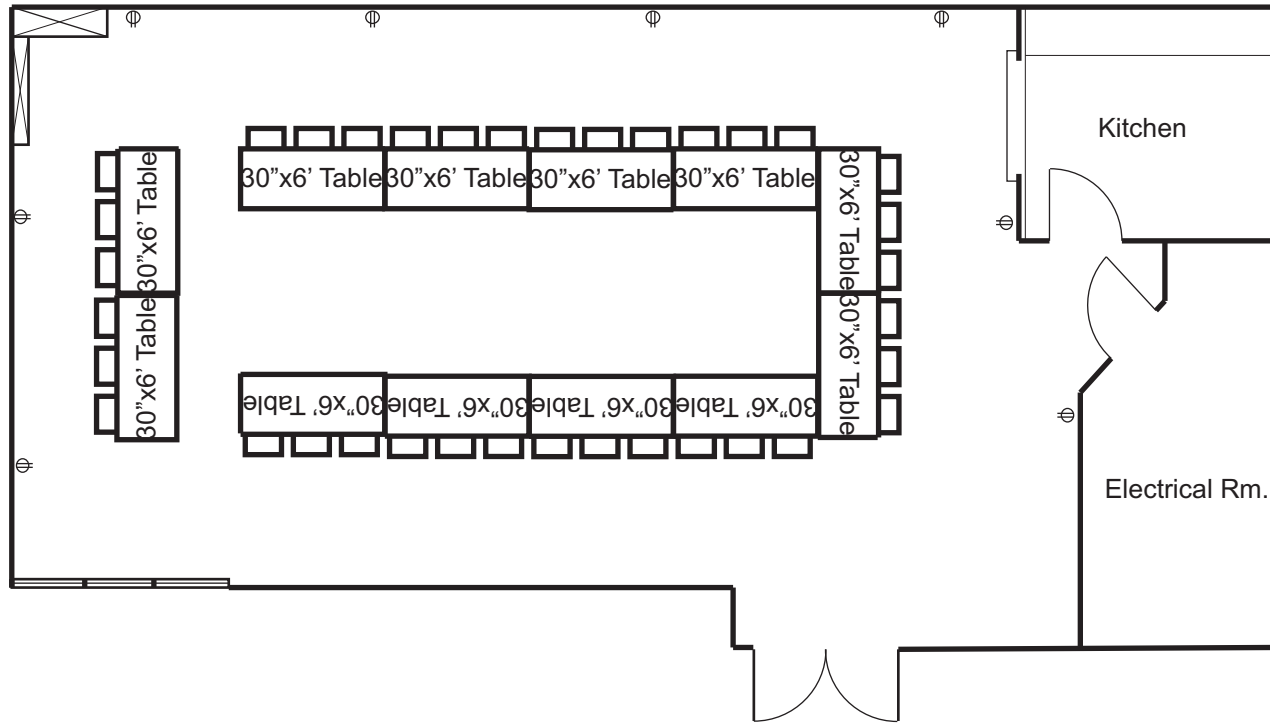

TABLE SIZE SAMPLES

Entrance off Track
on Upper Level

Upper Leisure Hall

Mount Forest & District Sports Complex

UPPER LEISURE HALL

519.323.1801, 850 Princess Street, Mount Forest, N0G 2L3

Wellington North
Simply Explore

Entrance off Track
on Upper Level

"U" Style Meeting Set Up
36 Chairs, 12 - 6' Tables

Mount Forest & District Sports Complex

UPPER LEISURE HALL

519.323.1801, 850 Princess Street, Mount Forest, N0G 2L3

Wellington North
Simply Explore

Entrance off Track
on Upper Level

Boardroom Meeting Set Up
24 Chairs, 8 - 6' Tables

Mount Forest & District Sports Complex

UPPER LEISURE HALL

519.323.1801, 850 Princess Street, Mount Forest, N0G 2L3

Wellington North
Simply Explore

Class Room Style
Set Up
45 Chairs, 17 - 6' Tables

Mount Forest & District Sports Complex

UPPER LEISURE HALL

519.323.1801, 850 Princess Street, Mount Forest, N0G 2L3

Wellington North
Simply Explore

Entrance off Track
on Upper Level