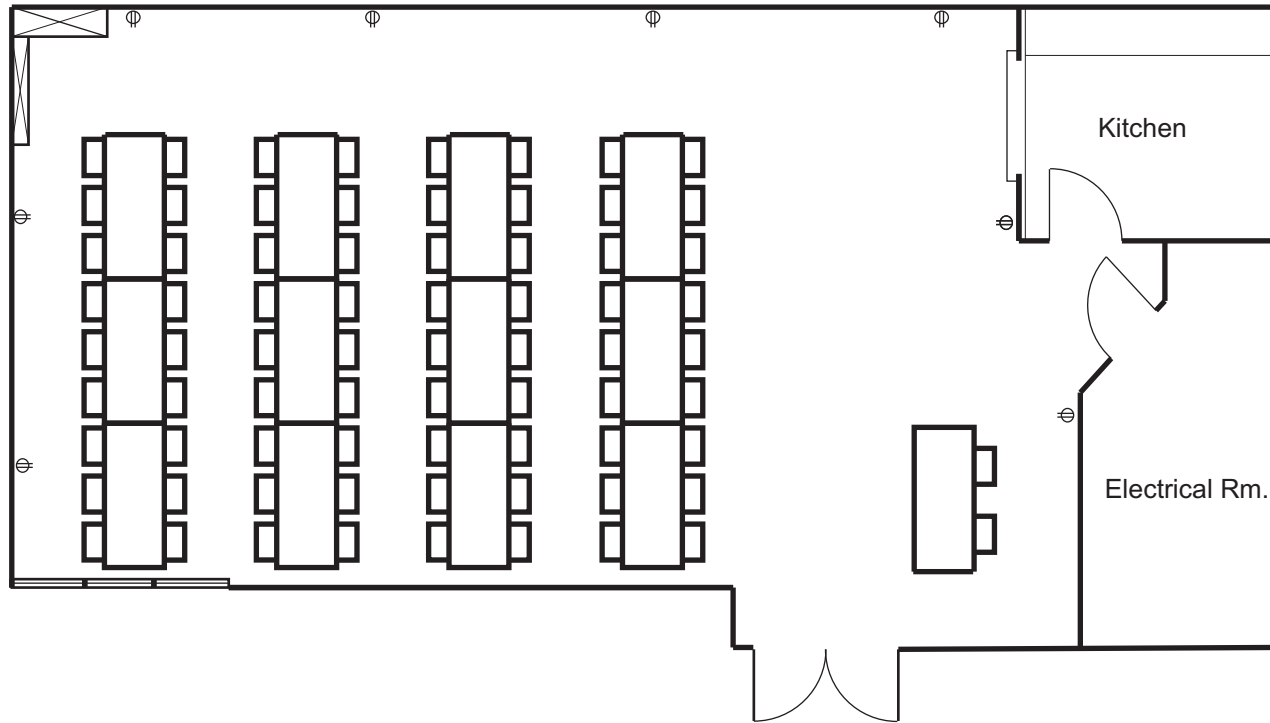

Round Table Meeting
64 Chairs, 8 Round Tables

Mount Forest & District Sports Complex

UPPER LEISURE HALL

519.323.1801, 850 Princess Street, Mount Forest, N0G 2L3

Wellington North
Simply Explore

Entrance off Track
on Upper Level

Theater Style
63 Chairs

Mount Forest & District Sports Complex

UPPER LEISURE HALL

519.323.1801, 850 Princess Street, Mount Forest, N0G 2L3

Wellington North
Simply Explore

Entrance off Track
on Upper Level

Tournament/Banquet
Set Up
72 Chairs, 13 - 6' Tables

Mount Forest & District Sports Complex

UPPER LEISURE HALL

519.323.1801, 850 Princess Street, Mount Forest, N0G 2L3

Wellington North
Simply Explore

Entrance off Track
on Upper Level

Tournament/Banquet Option 2
Set Up
72 Chairs, 13 - 6' Tables