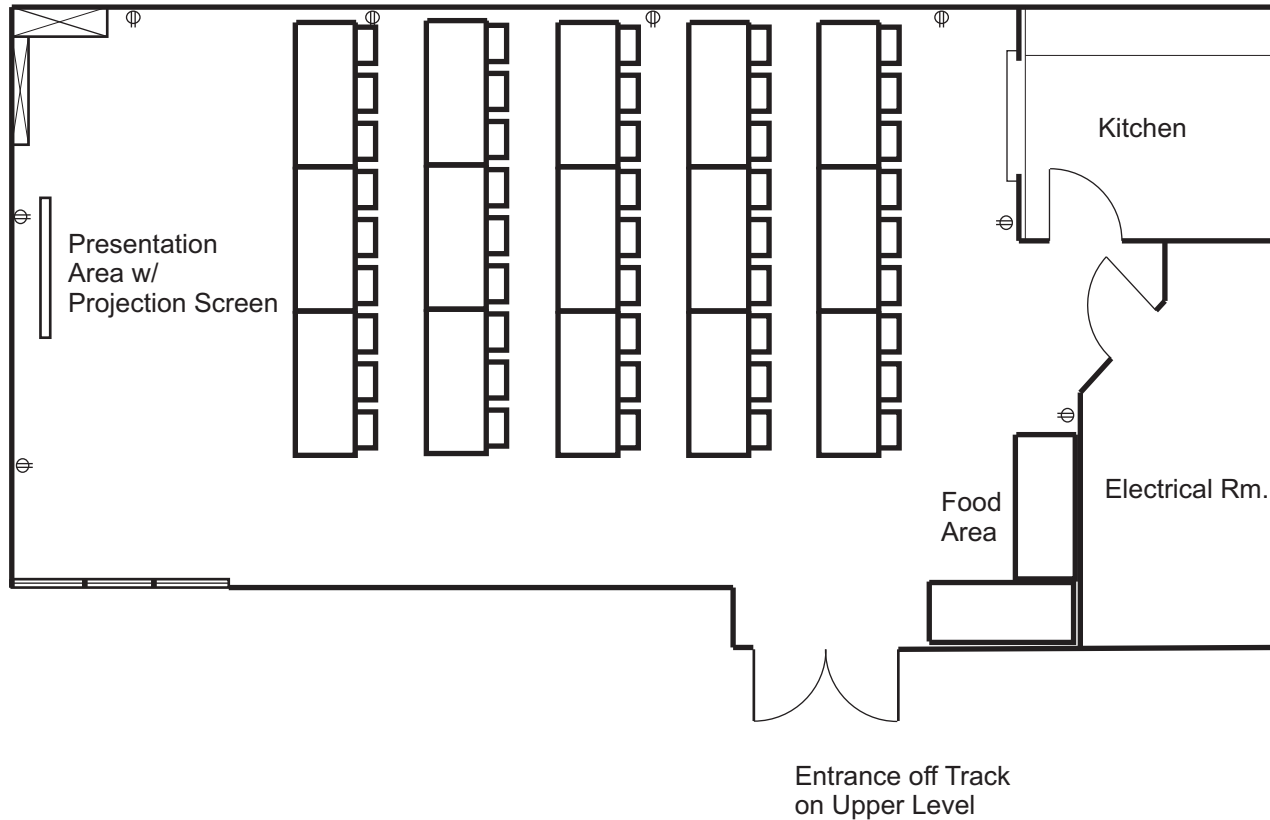

Entrance off Track
on Upper Level

"U" Style Meeting Set Up
36 Chairs, 12 - 6' Tables

Mount Forest & District Sports Complex

UPPER LEISURE HALL

519.323.1801, 850 Princess Street, Mount Forest, N0G 2L3

Wellington North
Simply Explore

Entrance off Track
on Upper Level

Boardroom Meeting Set Up
24 Chairs, 8 - 6' Tables

Mount Forest & District Sports Complex

UPPER LEISURE HALL

519.323.1801, 850 Princess Street, Mount Forest, N0G 2L3

Wellington North
Simply Explore

Class Room Style
Set Up
45 Chairs, 17 - 6' Tables

Mount Forest & District Sports Complex

UPPER LEISURE HALL

519.323.1801, 850 Princess Street, Mount Forest, N0G 2L3

Wellington North
Simply Explore

Entrance off Track
on Upper Level

Round Table Meeting
64 Chairs, 8 Round Tables

Mount Forest & District Sports Complex

UPPER LEISURE HALL

519.323.1801, 850 Princess Street, Mount Forest, N0G 2L3

Wellington North
Simply Explore

Entrance off Track
on Upper Level