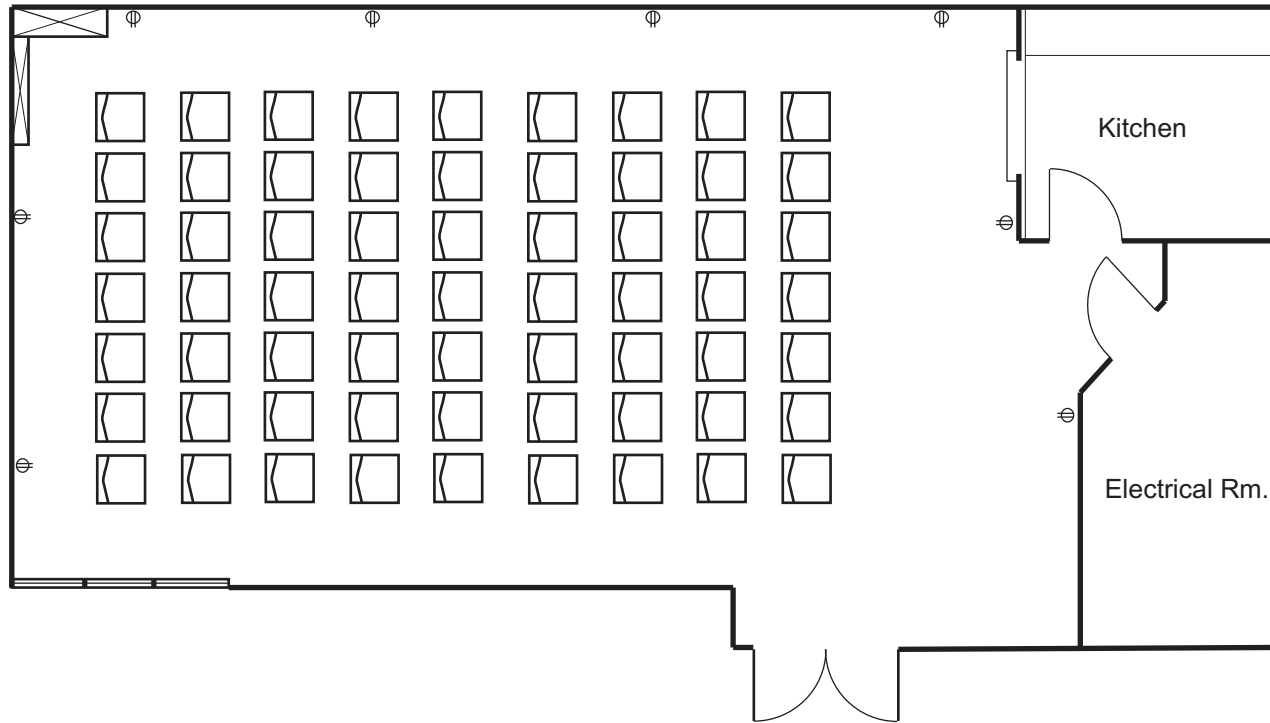

Entrance off Track
on Upper Level

Boardroom Meeting Set Up
24 Chairs, 8 - 6' Tables

Mount Forest & District Sports Complex

UPPER LEISURE HALL

519.323.1801, 850 Princess Street, Mount Forest, N0G 2L3

Wellington North
Simply Explore

Class Room Style
Set Up
45 Chairs, 17 - 6' Tables

Mount Forest & District Sports Complex

UPPER LEISURE HALL

519.323.1801, 850 Princess Street, Mount Forest, N0G 2L3

Wellington North
Simply Explore

Entrance off Track
on Upper Level

Round Table Meeting
64 Chairs, 8 Round Tables

Mount Forest & District Sports Complex

UPPER LEISURE HALL

519.323.1801, 850 Princess Street, Mount Forest, N0G 2L3

Wellington North
Simply Explore

Entrance off Track
on Upper Level

Theater Style
63 Chairs

Mount Forest & District Sports Complex

UPPER LEISURE HALL

519.323.1801, 850 Princess Street, Mount Forest, N0G 2L3

Wellington North
Simply Explore

Entrance off Track
on Upper Level

Tournament/Banquet
Set Up
72 Chairs, 13 - 6' Tables