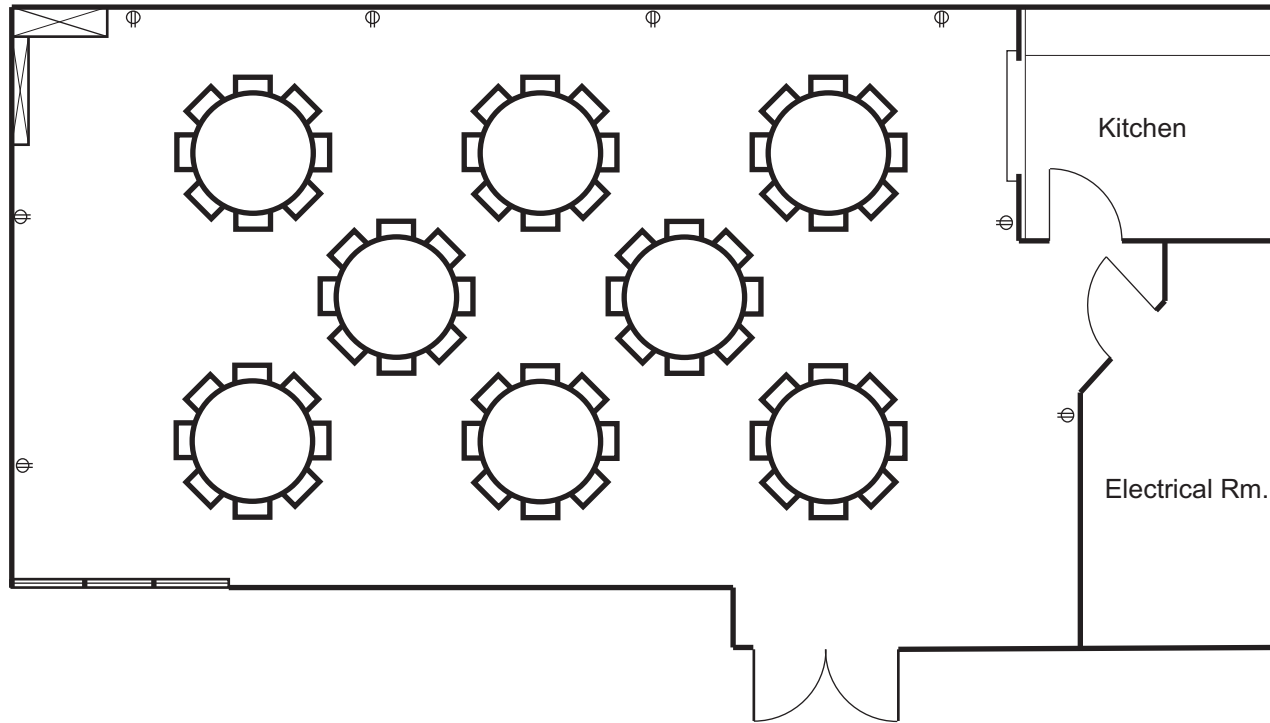

Entrance off Track
on Upper Level

Boardroom Meeting Set Up
24 Chairs, 8 - 6' Tables

Mount Forest & District Sports Complex

UPPER LEISURE HALL

519.323.1801, 850 Princess Street, Mount Forest, N0G 2L3

Wellington North
Simply Explore

Class Room Style
Set Up
45 Chairs, 17 - 6' Tables

Mount Forest & District Sports Complex

UPPER LEISURE HALL

519.323.1801, 850 Princess Street, Mount Forest, N0G 2L3

Wellington North
Simply Explore

Entrance off Track
on Upper Level

Round Table Meeting
64 Chairs, 8 Round Tables

Mount Forest & District Sports Complex

UPPER LEISURE HALL

519.323.1801, 850 Princess Street, Mount Forest, N0G 2L3

Wellington North
Simply Explore

Entrance off Track
on Upper Level