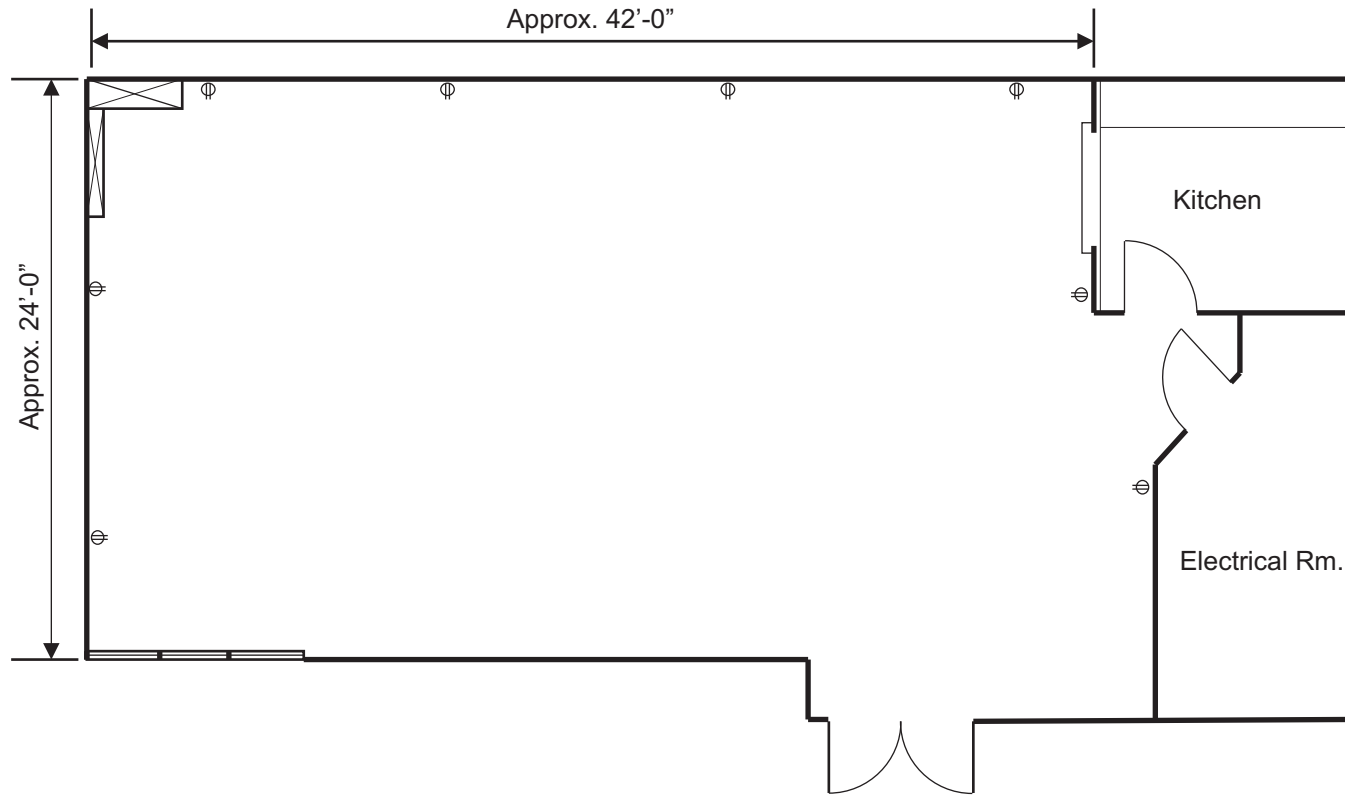

TABLE SIZE SAMPLES

Entrance off Track
on Upper Level

Upper Leisure Hall

Mount Forest & District Sports Complex

UPPER LEISURE HALL

519.323.1801, 850 Princess Street, Mount Forest, N0G 2L3

Wellington North
Simply Explore

Entrance off Track
on Upper Level

"U" Style Meeting Set Up
36 Chairs, 12 - 6' Tables

Mount Forest & District Sports Complex

UPPER LEISURE HALL

519.323.1801, 850 Princess Street, Mount Forest, N0G 2L3

Wellington North
Simply Explore

Entrance off Track
on Upper Level

Boardroom Meeting Set Up
24 Chairs, 8 - 6' Tables

Mount Forest & District Sports Complex

UPPER LEISURE HALL

519.323.1801, 850 Princess Street, Mount Forest, N0G 2L3

Wellington North
Simply Explore