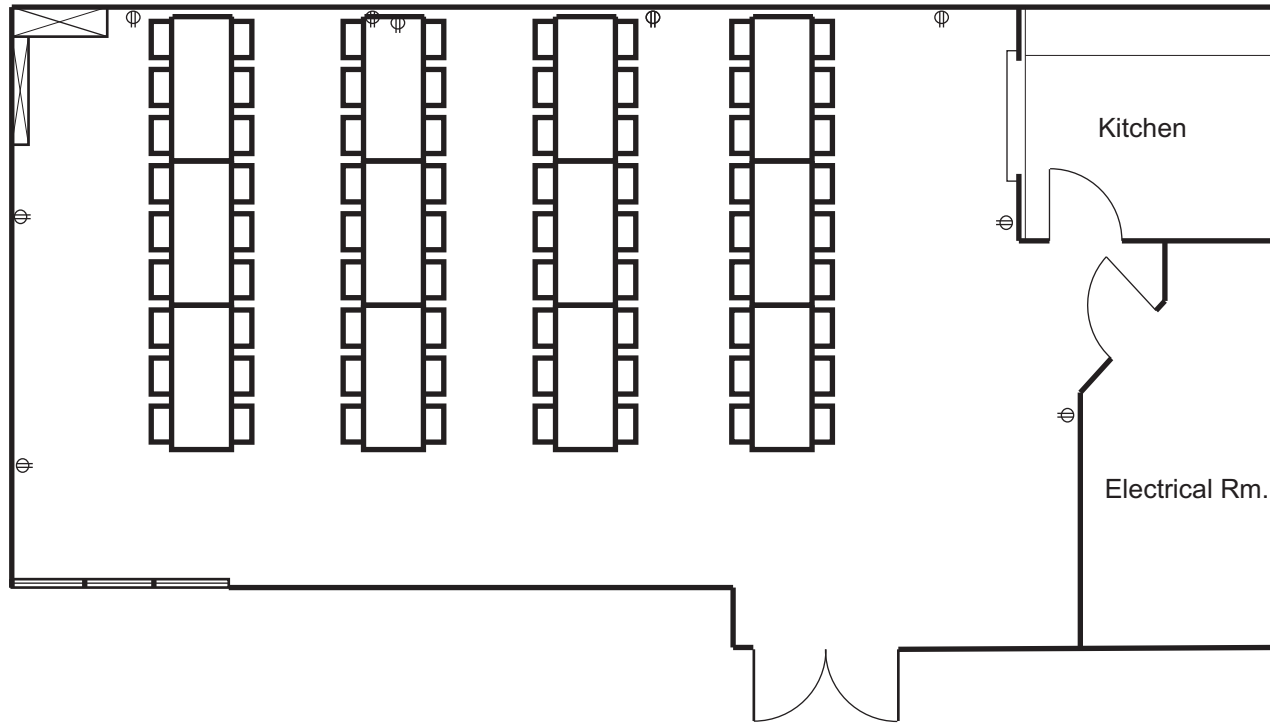

Round Table Meeting
64 Chairs, 8 Round Tables

Mount Forest & District Sports Complex

UPPER LEISURE HALL

519.323.1801, 850 Princess Street, Mount Forest, N0G 2L3

Wellington North
Simply Explore

Entrance off Track
on Upper Level

Theater Style
63 Chairs

Mount Forest & District Sports Complex

UPPER LEISURE HALL

519.323.1801, 850 Princess Street, Mount Forest, N0G 2L3

Wellington North
Simply Explore

Entrance off Track
on Upper Level

Tournament/Banquet
Set Up
72 Chairs, 13 - 6' Tables

Mount Forest & District Sports Complex

UPPER LEISURE HALL

519.323.1801, 850 Princess Street, Mount Forest, N0G 2L3

Wellington North
Simply Explore

Entrance off Track
on Upper Level

Tournament/Banquet Option 2
Set Up
72 Chairs, 13 - 6' Tables