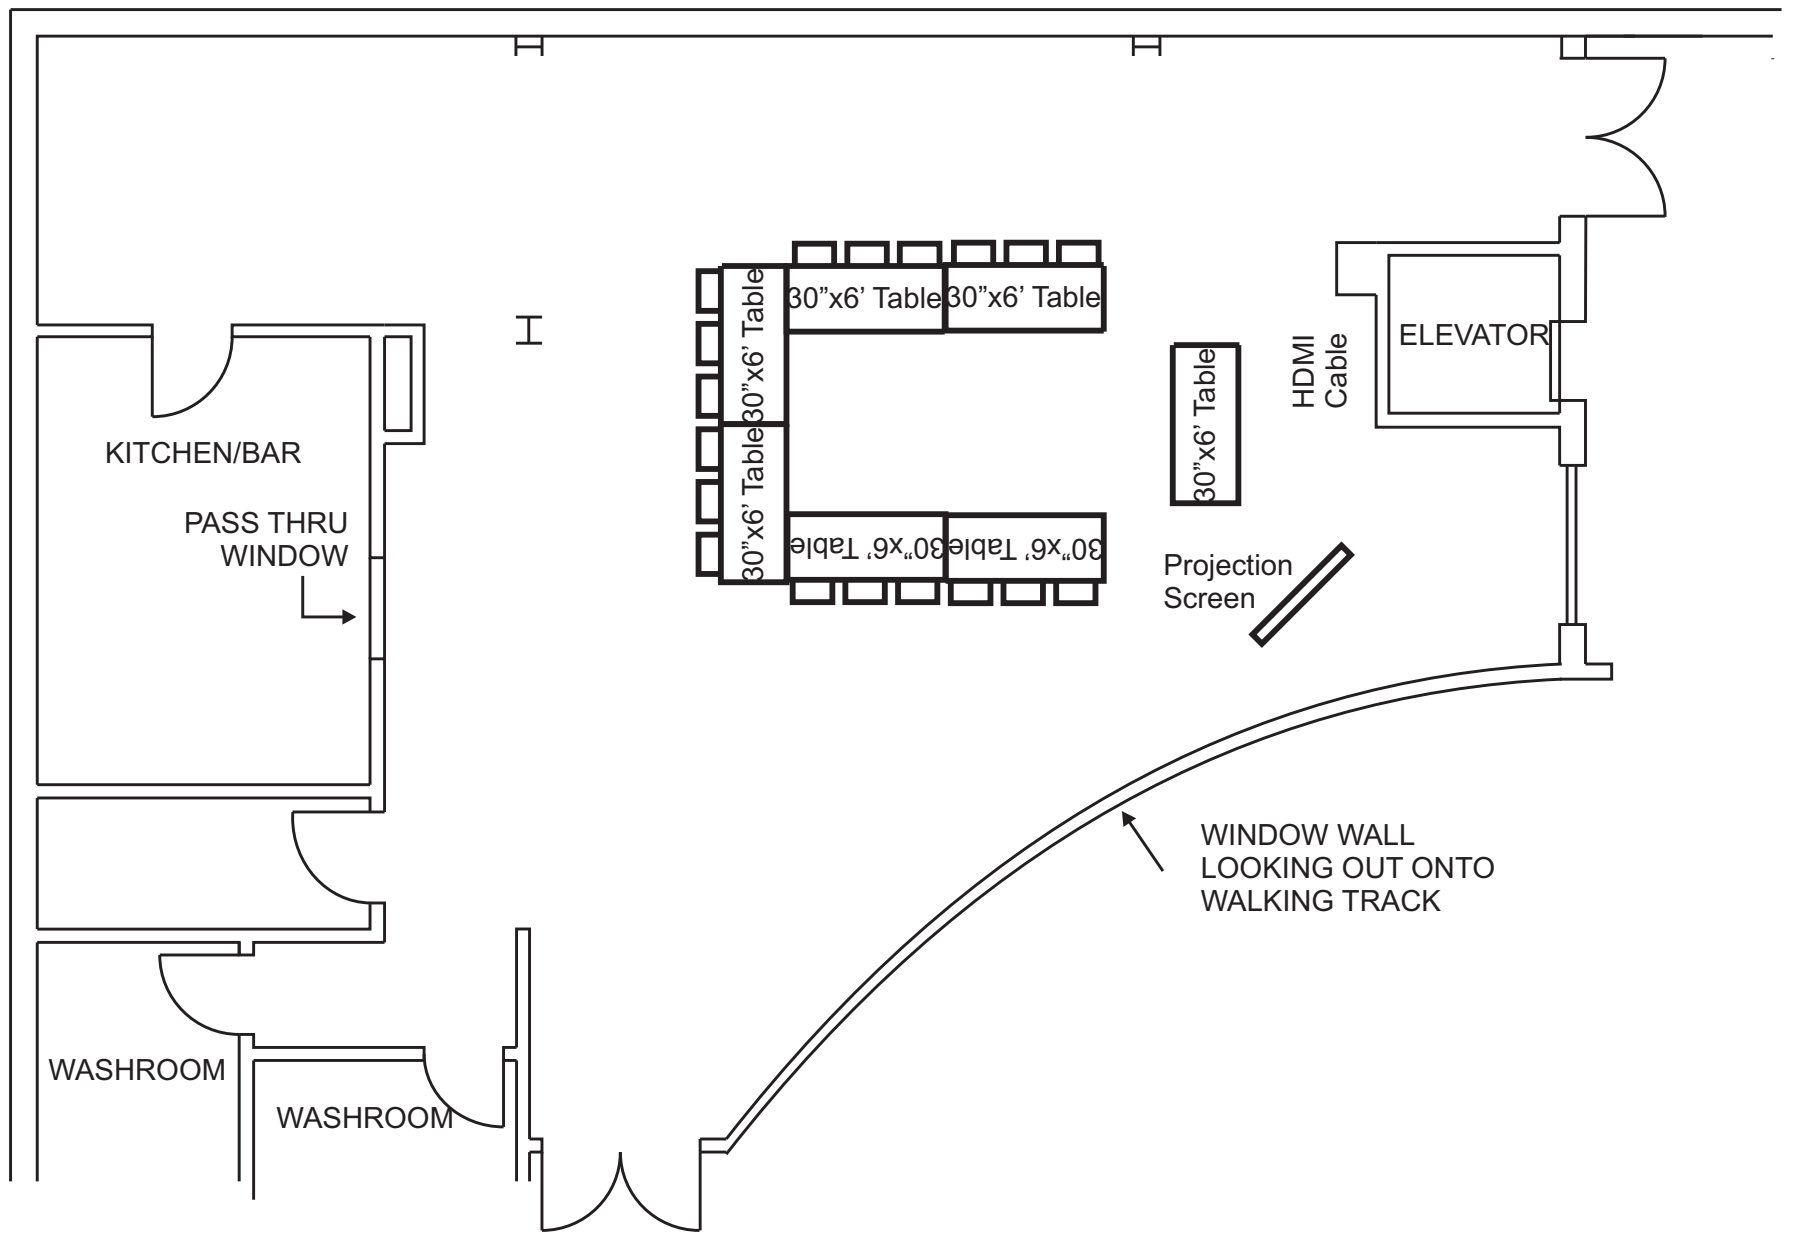

Wellington North
Simply Explore

Council Meeting
Set Up
61 Chairs, 9 - 6' Tables

Mount Forest & District Sports Complex

PLUME ROOM

519.323.1801, 850 Princess Street, Mount Forest, N0G 2L3

Wellington North
Simply Explore

Dinner/Banquet Set Up
84 Chairs, 16 - 6' Tables

Mount Forest & District Sports Complex

PLUME ROOM

519.323.1801, 850 Princess Street, Mount Forest, N0G 2L3

Wellington North
Simply Explore

Dinner/Banquet
72 Chairs, 9 Round Tables

Mount Forest & District Sports Complex

PLUME ROOM

519.323.1801, 850 Princess Street, Mount Forest, N0G 2L3

Wellington North
Simply Explore

Meeting "U" Table w/ Presentation Area
18 Chairs, 7 - 6' Tables

Mount Forest & District Sports Complex