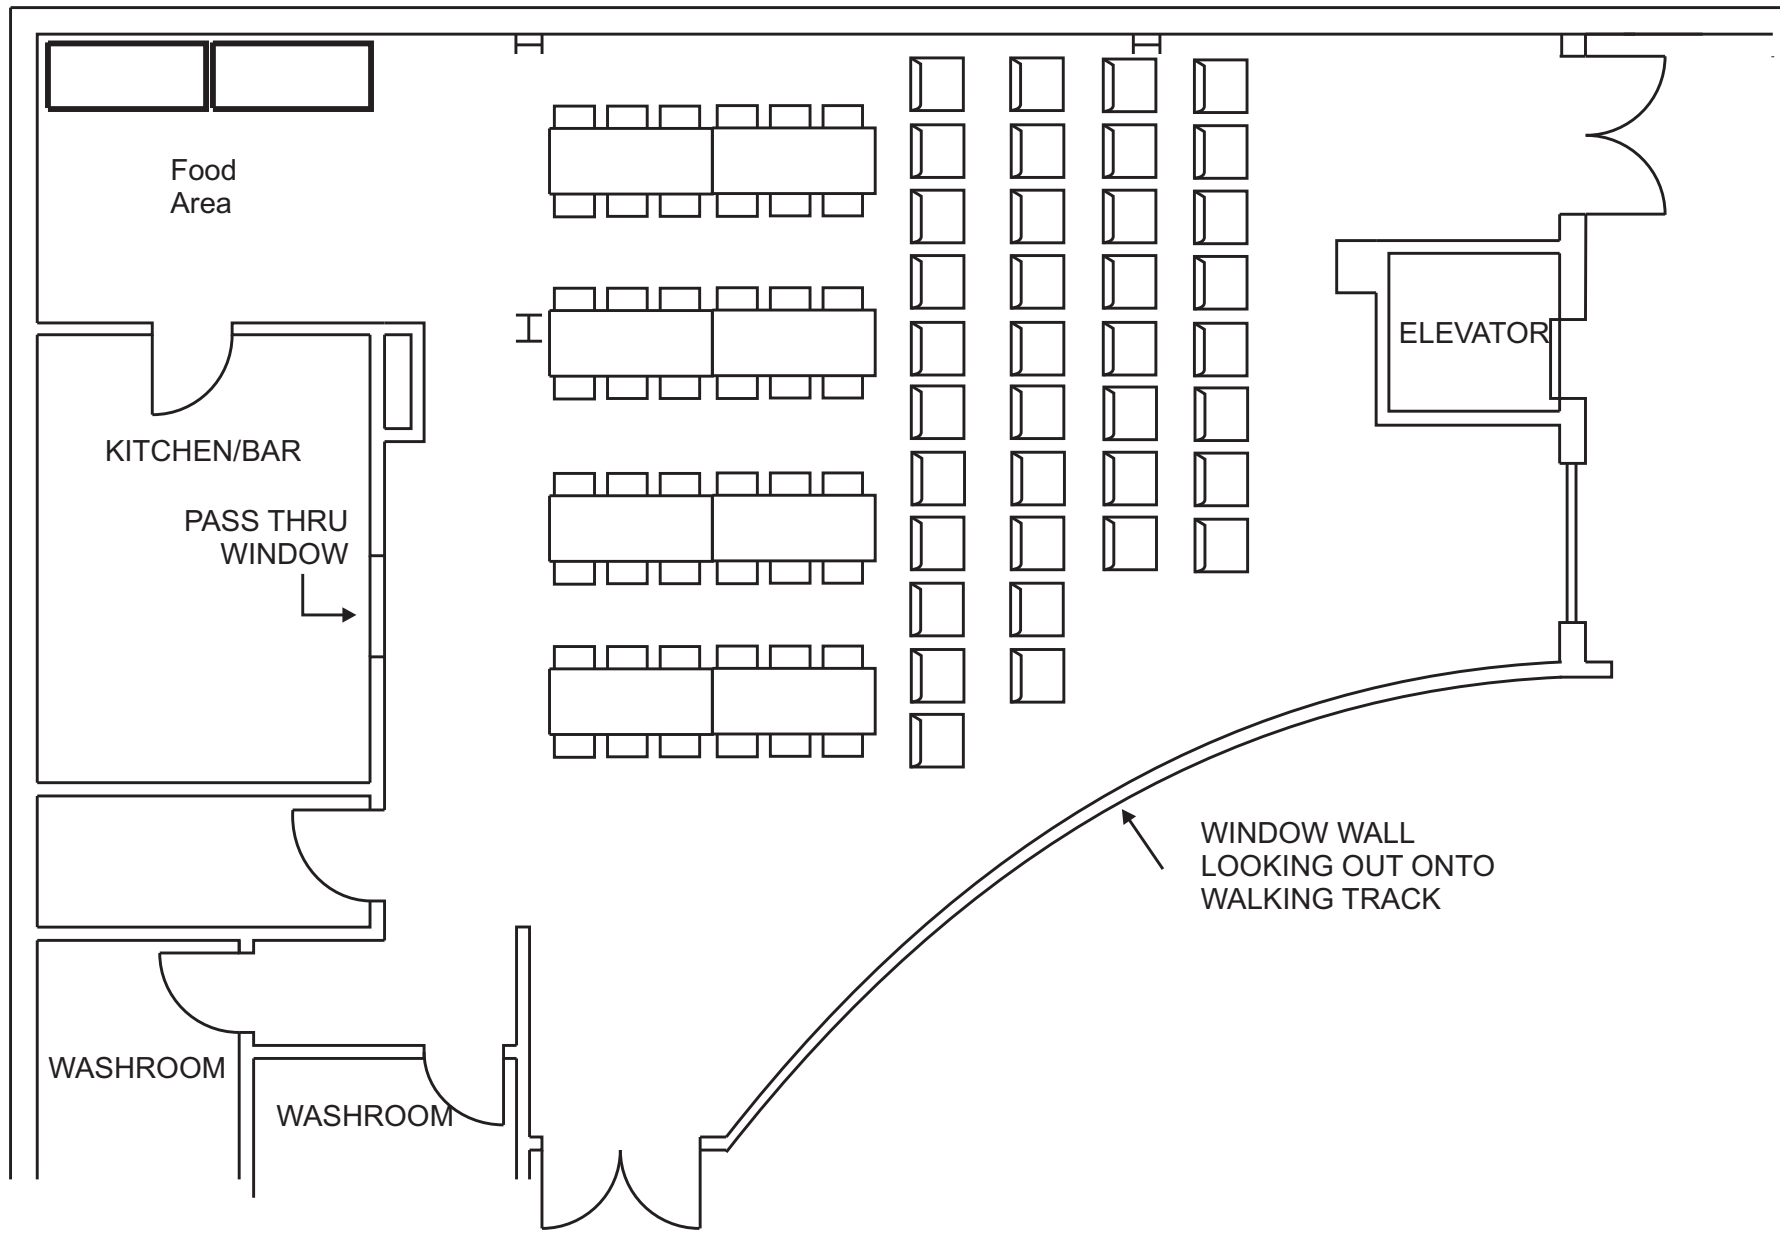

PLUME ROOM

519.323.1801, 850 Princess Street, Mount Forest, N0G 2L3

Wellington North
Simply Explore

Pioneer Hibred
Set Up
48 Chairs, 8 Round Tables, 4 - 8' Tables

Mount Forest & District Sports Complex

PLUME ROOM

519.323.1801, 850 Princess Street, Mount Forest, N0G 2L3

Wellington North
Simply Explore

Presentation with Round Tables
45 Chairs, 9 Round Tables

Mount Forest & District Sports Complex

PLUME ROOM

519.323.1801, 850 Princess Street, Mount Forest, N0G 2L3

Wellington North
Simply Explore

Theater Style w/ Eating Area
85 Chairs, 10 - 6' Table

Mount Forest & District Sports Complex

PLUME ROOM

519.323.1801, 850 Princess Street, Mount Forest, N0G 2L3

Wellington North
Simply Explore

Theater Style
73 Chairs, 1 - 6' Table

Mount Forest & District Sports Complex

PLUME ROOM

519.323.1801, 850 Princess Street, Mount Forest, N0G 2L3

Wellington North
Simply Explore

Walk for Alzheimers
6 Chairs, 12 - 6' Table