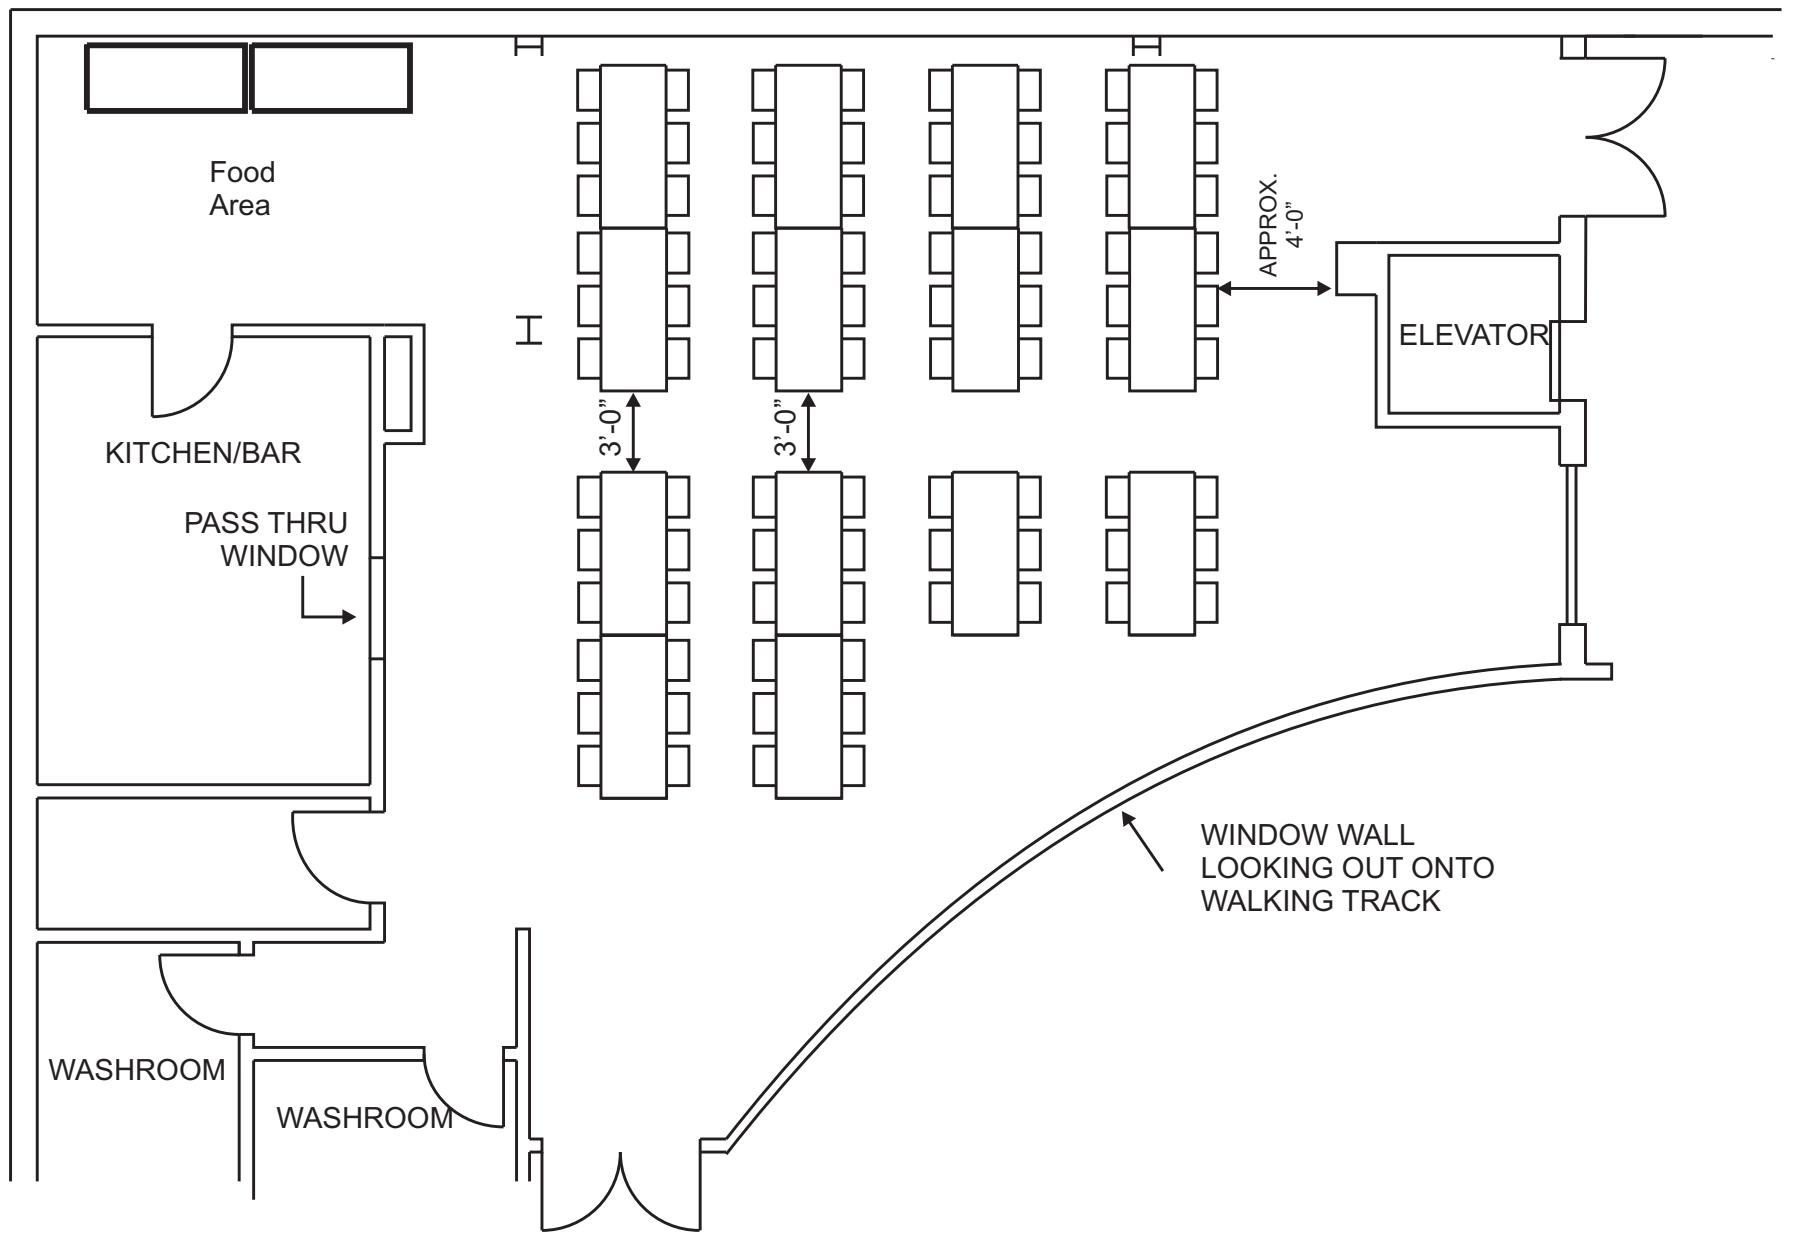

Wellington North
Simply Explore

Council Meeting
Set Up
61 Chairs, 9 - 6' Tables

Mount Forest & District Sports Complex

PLUME ROOM

519.323.1801, 850 Princess Street, Mount Forest, N0G 2L3

Wellington North
Simply Explore

Dinner/Banquet Set Up
84 Chairs, 16 - 6' Tables

Mount Forest & District Sports Complex

PLUME ROOM

519.323.1801, 850 Princess Street, Mount Forest, N0G 2L3

Wellington North
Simply Explore

Dinner/Banquet
72 Chairs, 9 Round Tables