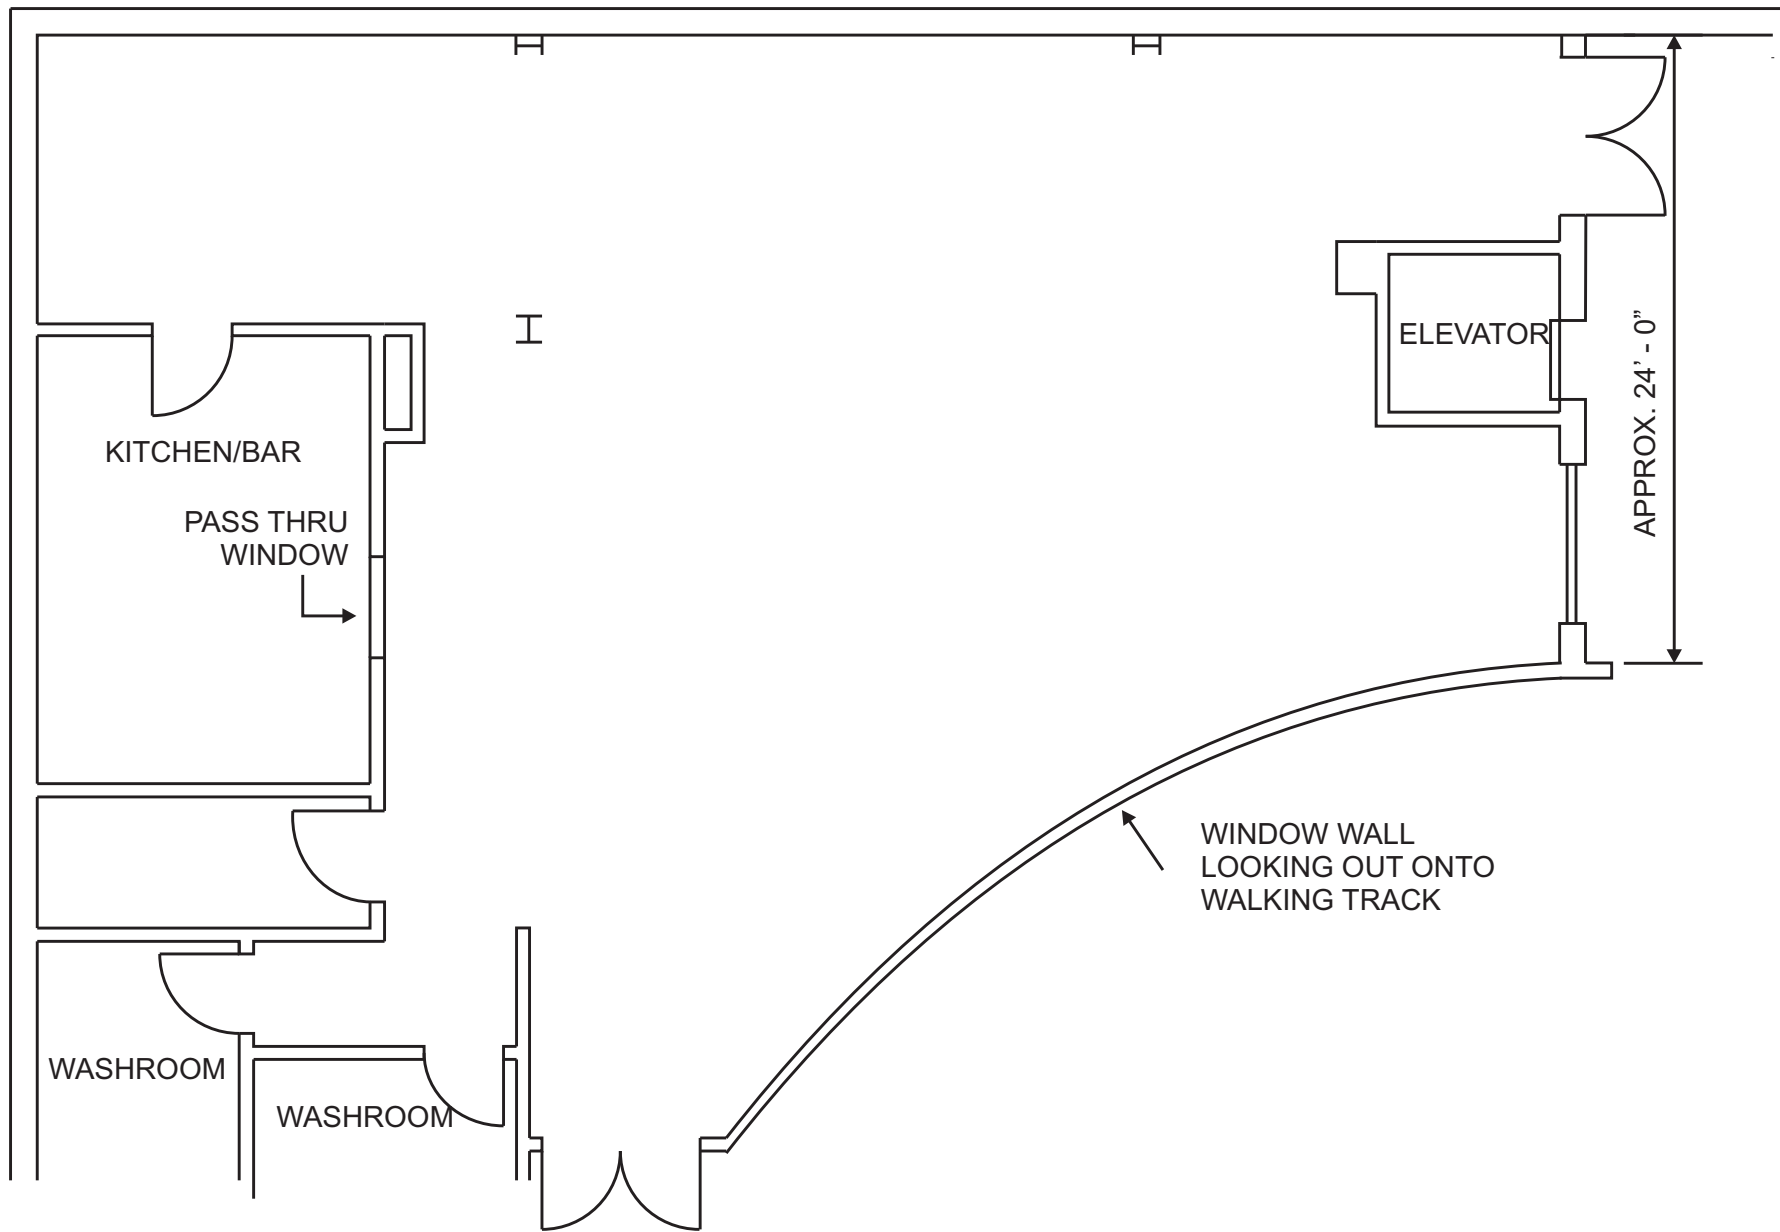

APPROX. 60' - 0"

Plume Room

Mount Forest & District Sports Complex

PLUME ROOM

519.323.1801, 850 Princess Street, Mount Forest, NOG 2L3

Wellington North
Simply Explore

Blue Line Club
Set Up
90 Chairs, 18 - 6' Tables