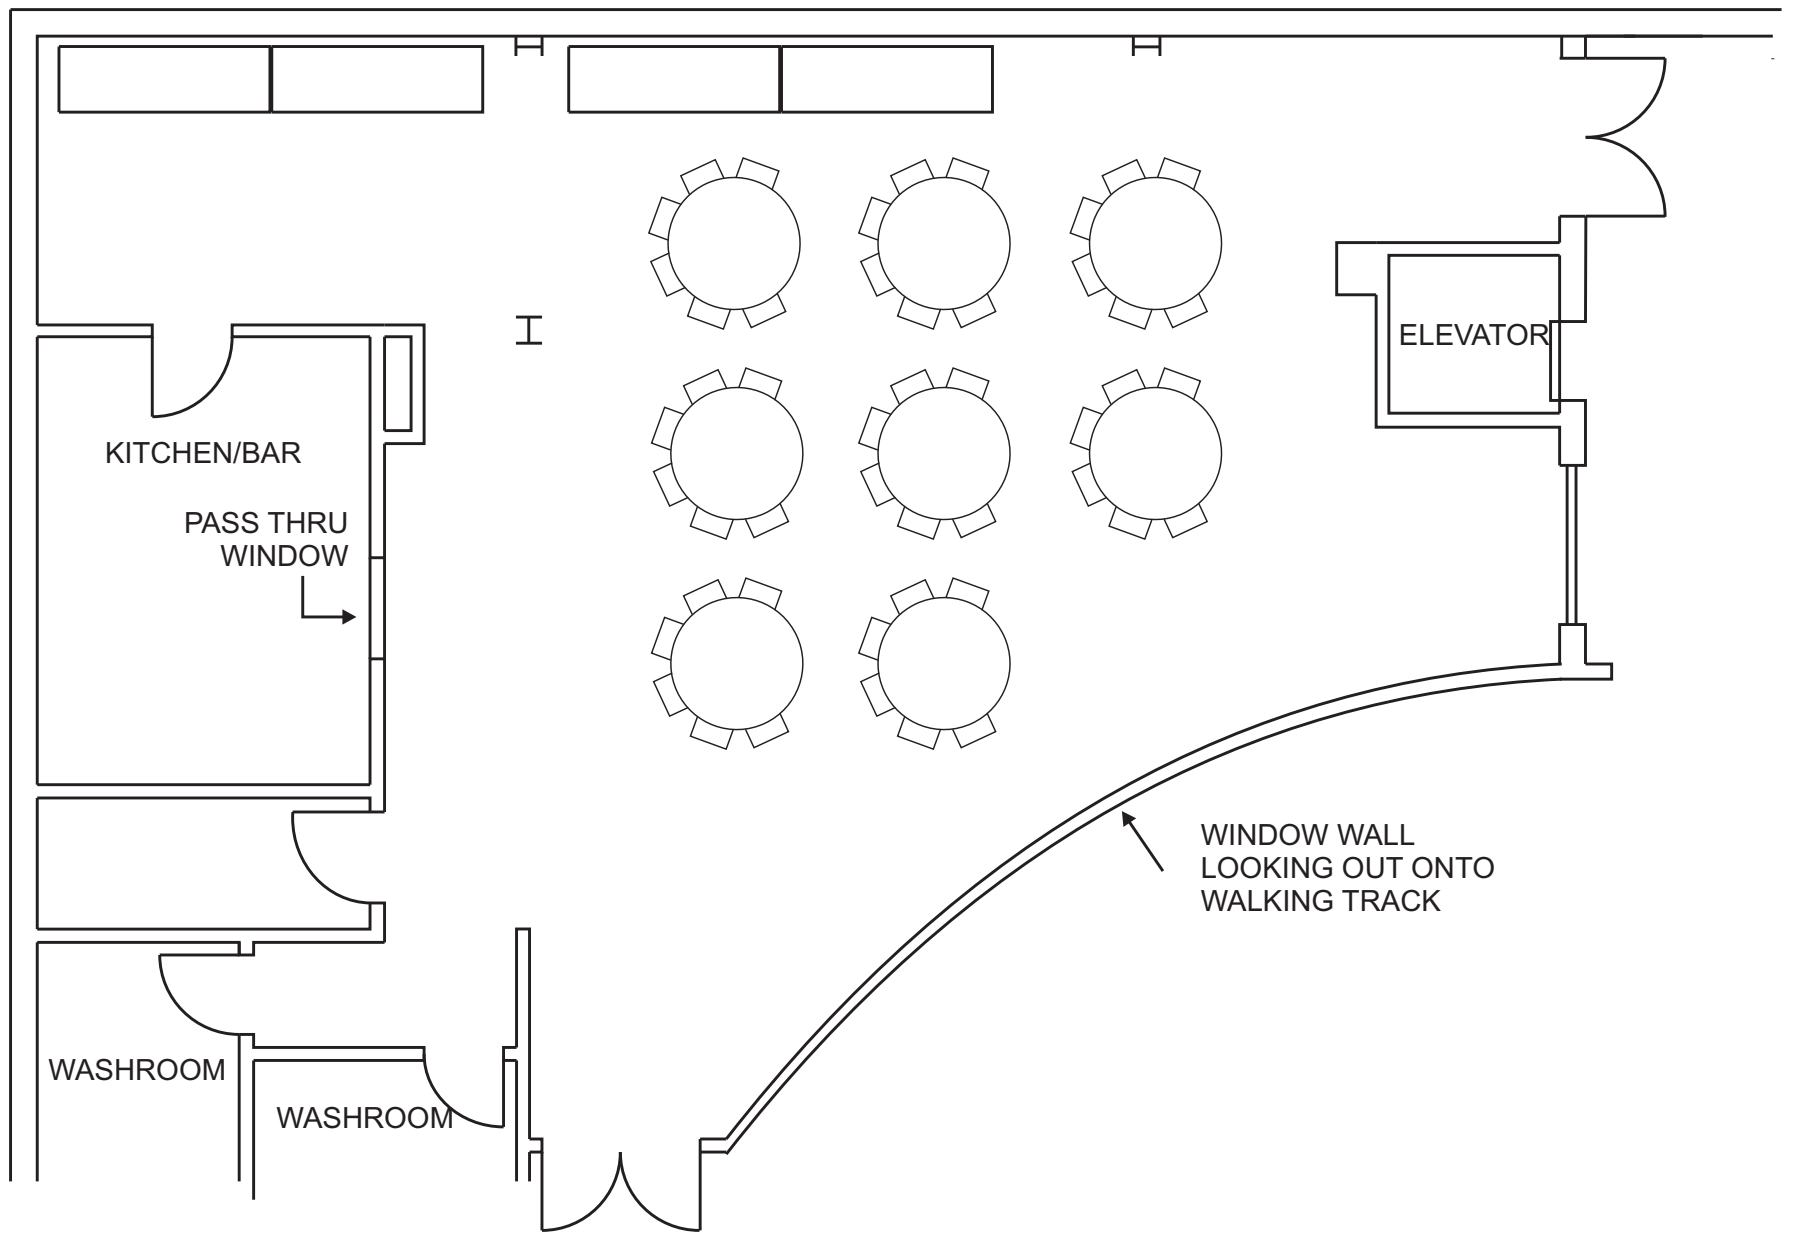

Dinner/Banquet Set Up
84 Chairs, 16 - 6' Tables

Mount Forest & District Sports Complex

PLUME ROOM

519.323.1801, 850 Princess Street, Mount Forest, N0G 2L3

Wellington North
Simply Explore

Dinner/Banquet
72 Chairs, 9 Round Tables

Mount Forest & District Sports Complex

PLUME ROOM

519.323.1801, 850 Princess Street, Mount Forest, N0G 2L3

Wellington North
Simply Explore

Meeting "U" Table w/ Presentation Area
18 Chairs, 7 - 6' Tables

Mount Forest & District Sports Complex

PLUME ROOM

519.323.1801, 850 Princess Street, Mount Forest, N0G 2L3

Wellington North
Simply Explore

Pioneer Hibred
Set Up
48 Chairs, 8 Round Tables, 4 - 8' Tables

Mount Forest & District Sports Complex

PLUME ROOM