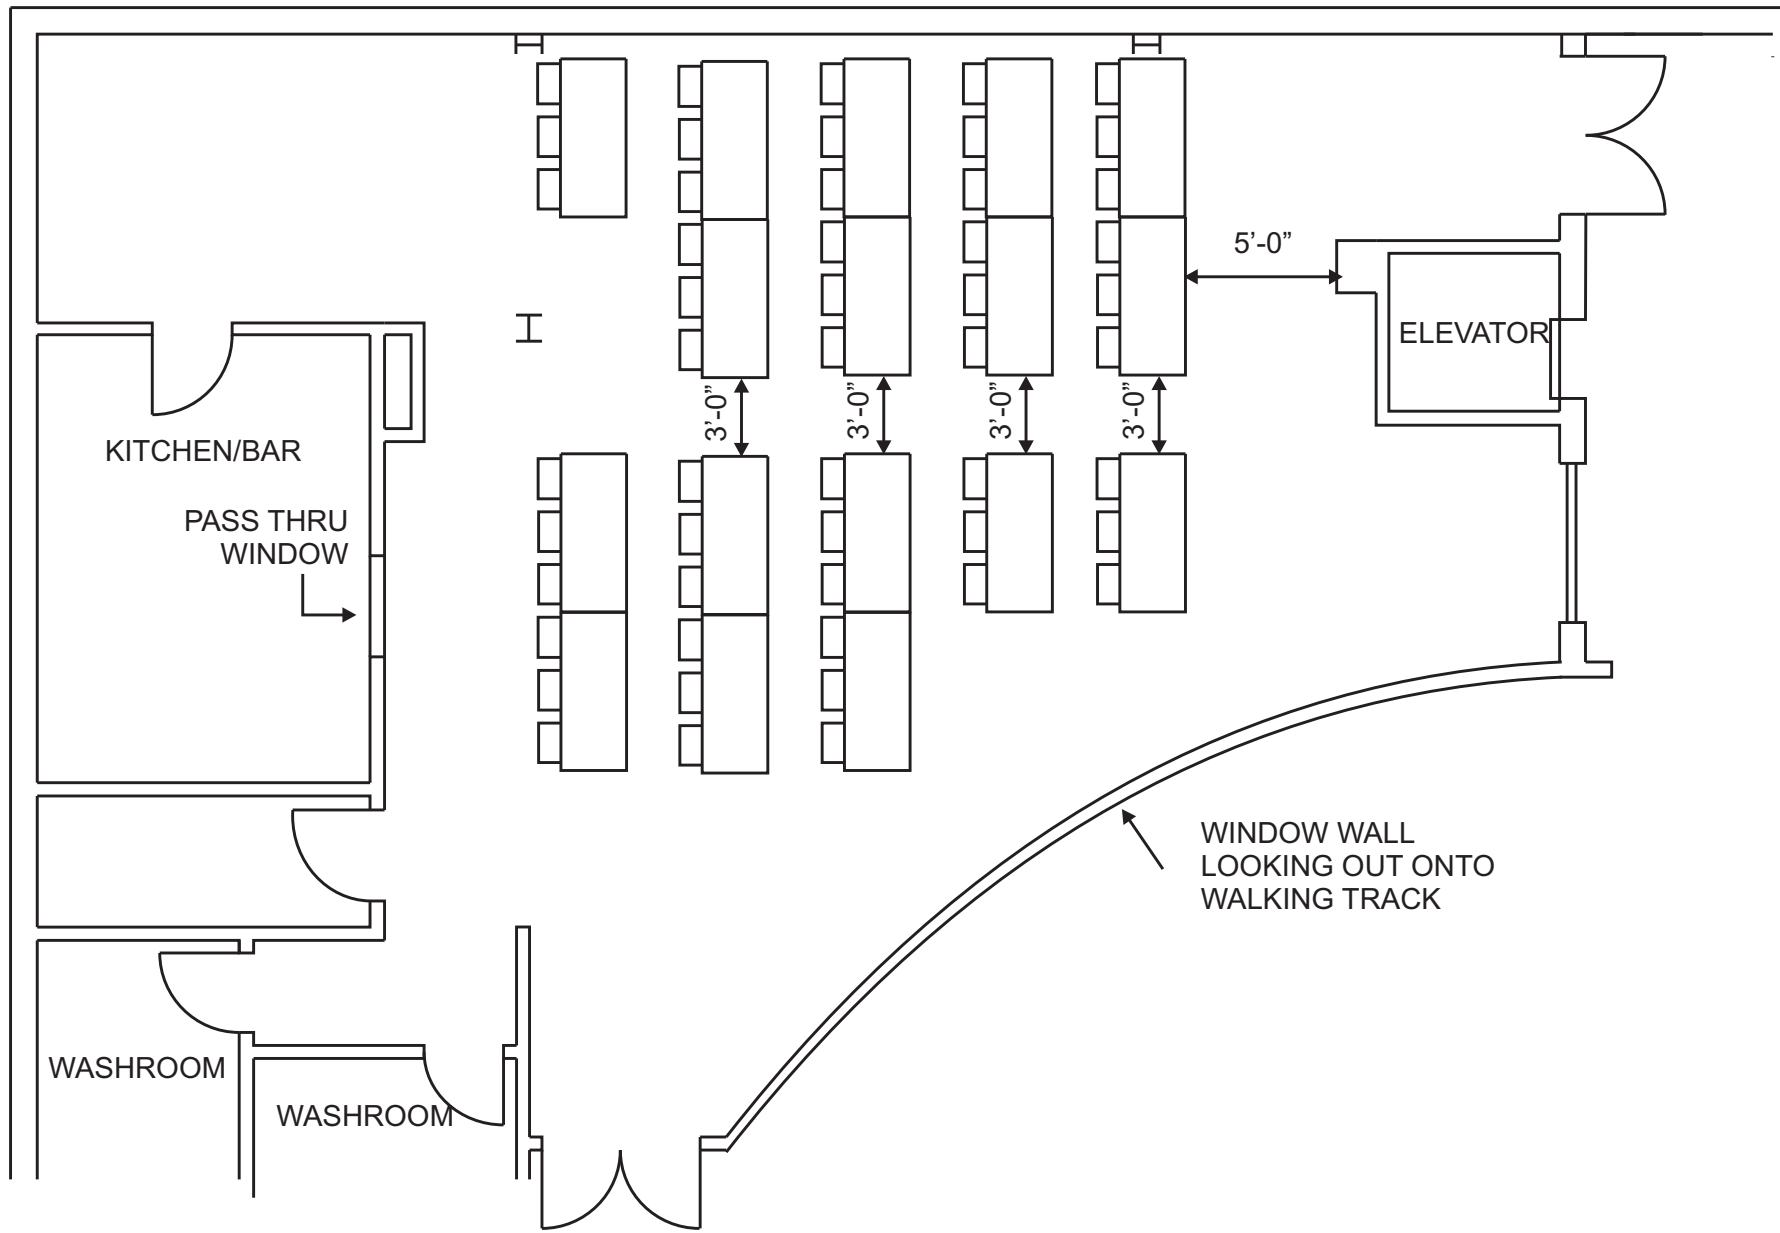

PLUME ROOM

519.323.1801, 850 Princess Street, Mount Forest, N0G 2L3

Wellington North
Simply Explore

APPROX. 60' - 0"

Wednesday Boosting Balance Program
Set Up
(12) 6' Tables, 32 Chairs

Mount Forest & District Sports Complex

PLUME ROOM

519.323.1801, 850 Princess Street, Mount Forest, N0G 2L3

Wellington North
Simply Explore

Class Room
51 Chairs, 17 - 6' Tables

Mount Forest & District Sports Complex

PLUME ROOM

519.323.1801, 850 Princess Street, Mount Forest, N0G 2L3

Wellington North
Simply Explore

Council Meeting
Set Up
61 Chairs, 9 - 6' Tables

Mount Forest & District Sports Complex

PLUME ROOM

519.323.1801, 850 Princess Street, Mount Forest, N0G 2L3

Wellington North
Simply Explore