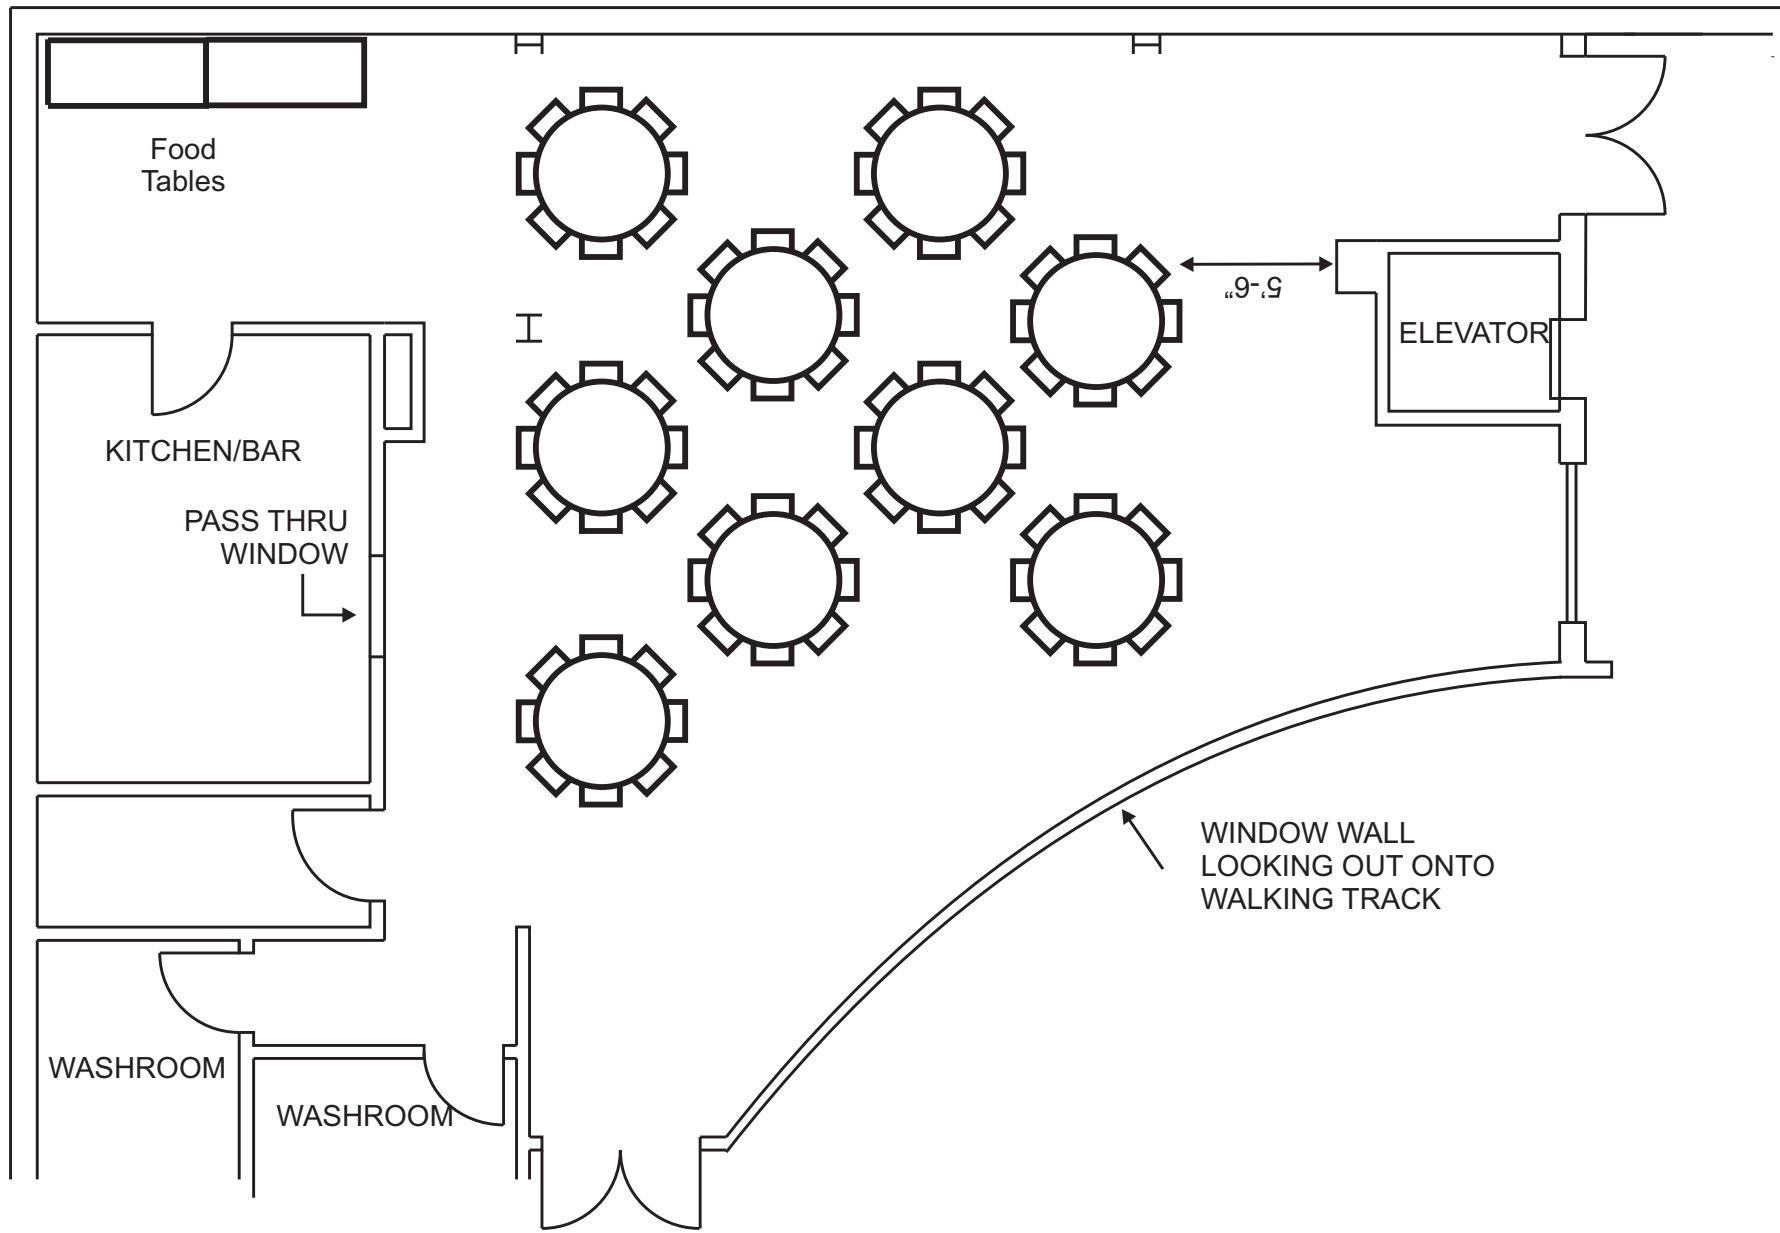

Wellington North
Simply Explore

Council Meeting
Set Up
61 Chairs, 9 - 6' Tables

Mount Forest & District Sports Complex

PLUME ROOM

519.323.1801, 850 Princess Street, Mount Forest, N0G 2L3

Wellington North
Simply Explore

Dinner/Banquet Set Up
84 Chairs, 16 - 6' Tables

Mount Forest & District Sports Complex

PLUME ROOM

519.323.1801, 850 Princess Street, Mount Forest, N0G 2L3

Wellington North
Simply Explore

Dinner/Banquet
72 Chairs, 9 Round Tables

Mount Forest & District Sports Complex

PLUME ROOM

519.323.1801, 850 Princess Street, Mount Forest, N0G 2L3

Wellington North
Simply Explore

Meeting "U" Table w/ Presentation Area
18 Chairs, 7 - 6' Tables

Mount Forest & District Sports Complex