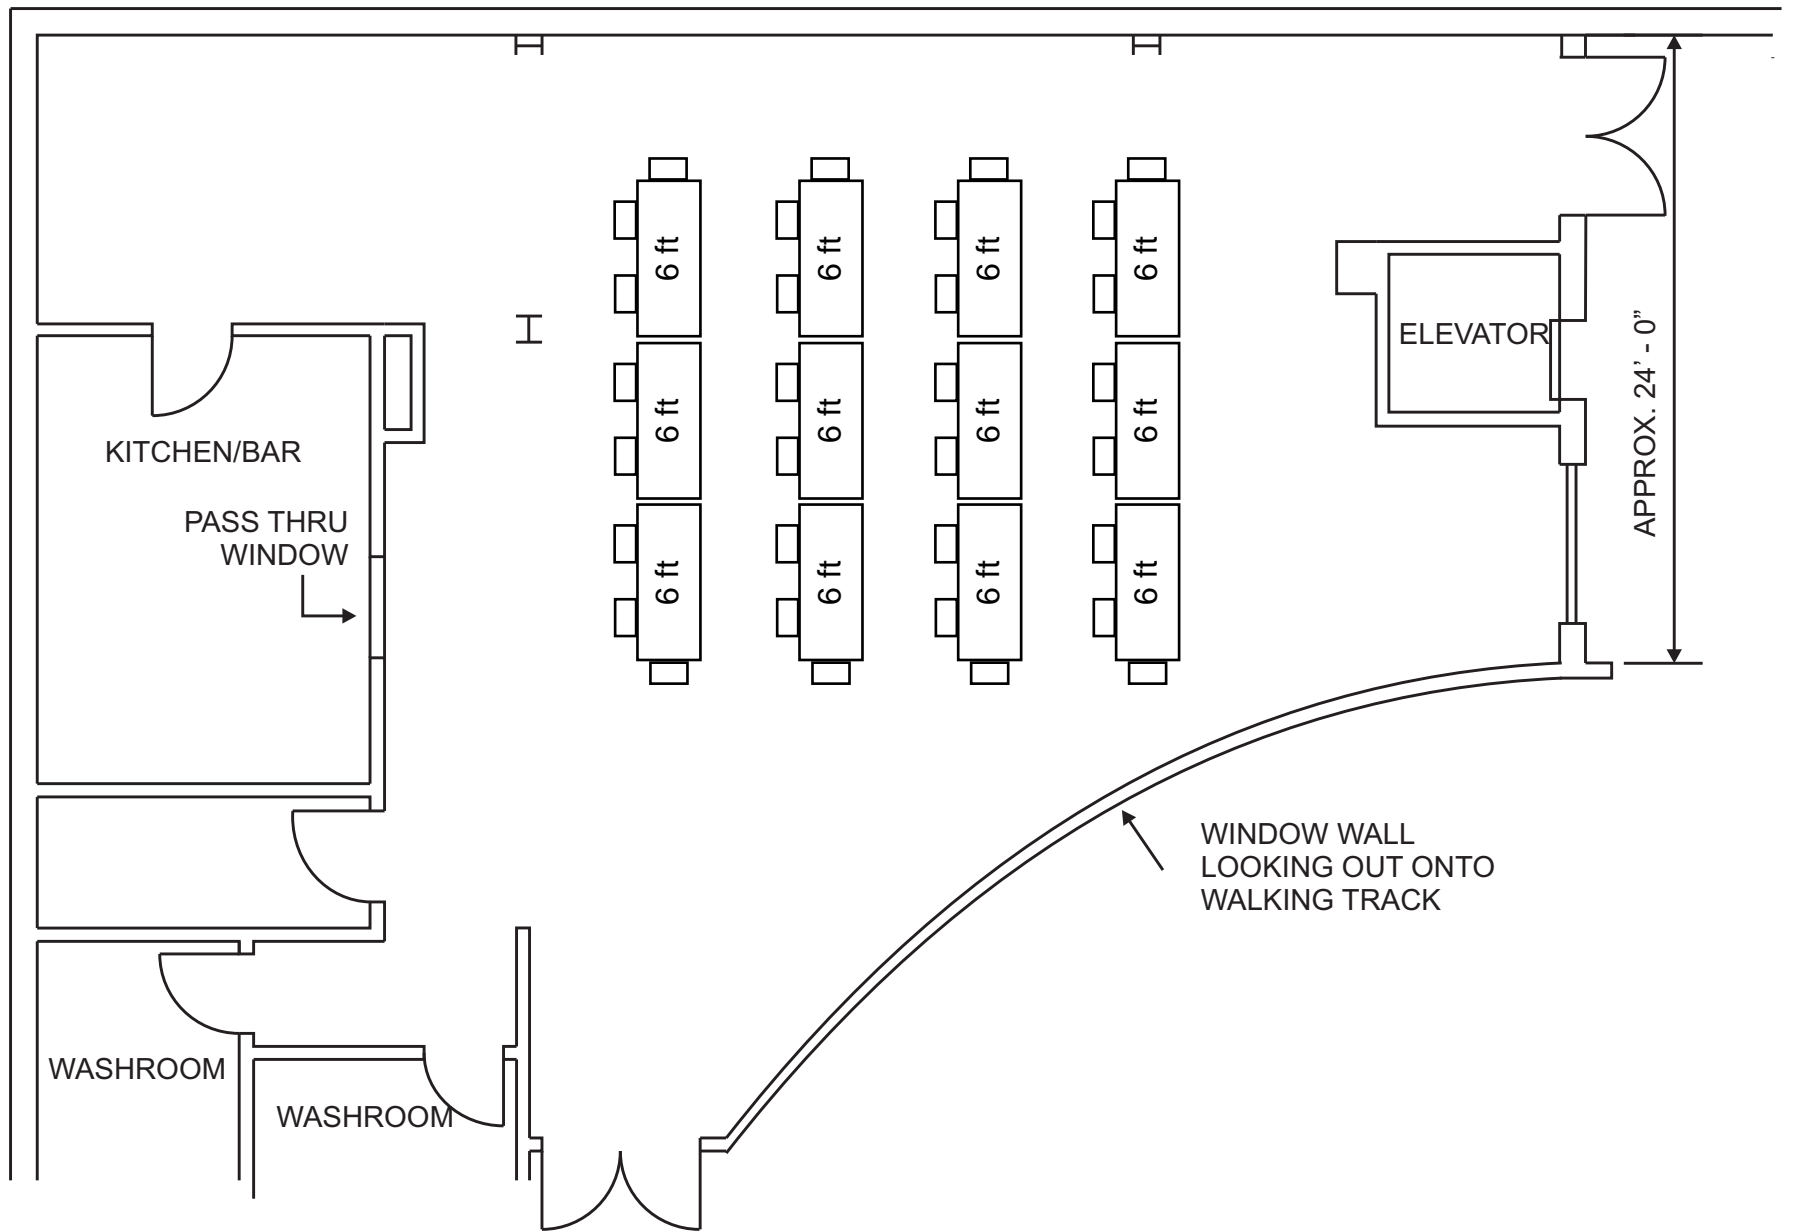

APPROX. 60' - 0"

Plume Room

Mount Forest & District Sports Complex

PLUME ROOM

519.323.1801, 850 Princess Street, Mount Forest, NOG 2L3

Wellington North
Simply Explore

Blue Line Club
Set Up
90 Chairs, 18 - 6' Tables

Mount Forest & District Sports Complex

PLUME ROOM

519.323.1801, 850 Princess Street, Mount Forest, N0G 2L3

Wellington North
Simply Explore

Board Meeting
Set Up
24 Chairs, 84 - 8' Tables

Mount Forest & District Sports Complex

PLUME ROOM

519.323.1801, 850 Princess Street, Mount Forest, N0G 2L3

Wellington North
Simply Explore

APPROX. 60' - 0"

Wednesday Boosting Balance Program
Set Up
(12) 6' Tables, 32 Chairs

Mount Forest & District Sports Complex