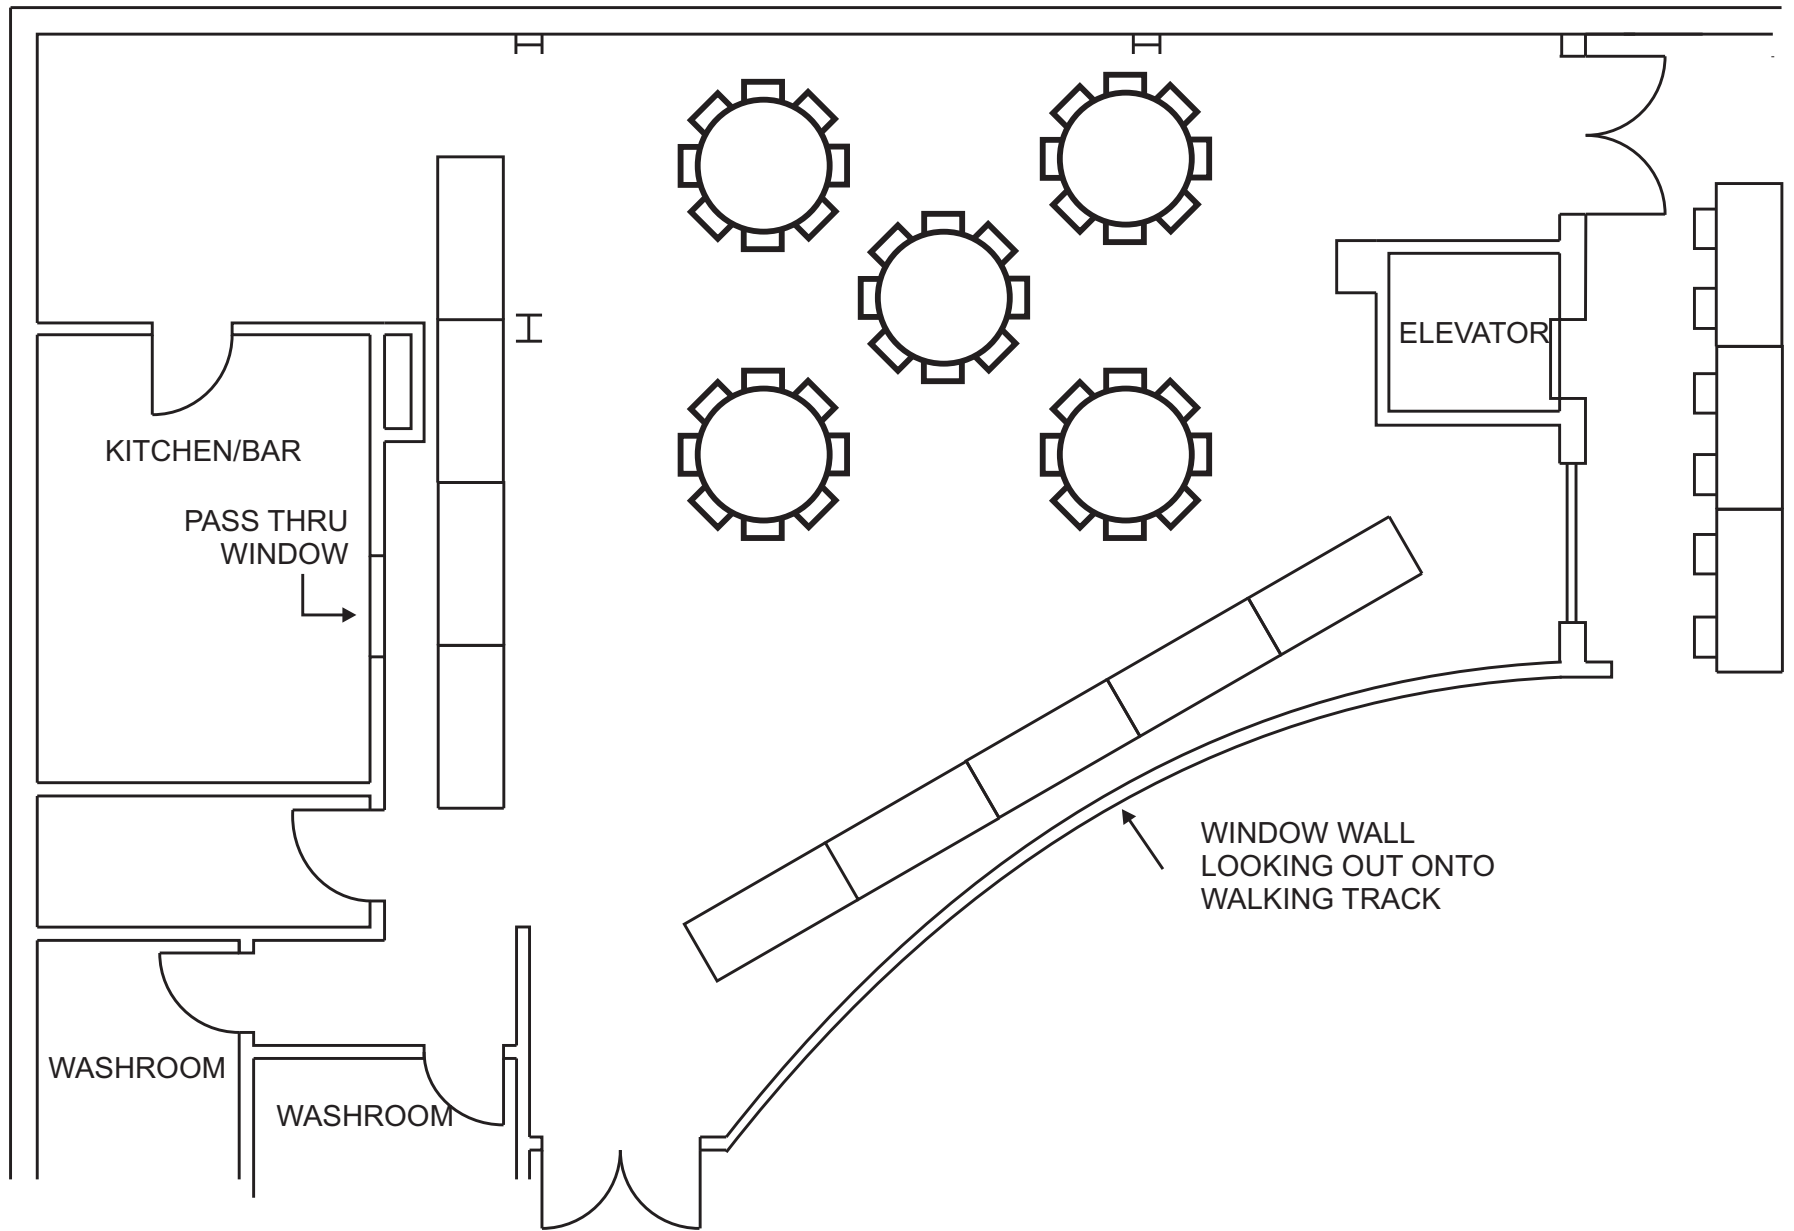

Wellington North
Simply Explore

Theater Style w/ Eating Area
85 Chairs, 10 - 6' Table

Mount Forest & District Sports Complex

PLUME ROOM

519.323.1801, 850 Princess Street, Mount Forest, N0G 2L3

Wellington North
Simply Explore

Theater Style
73 Chairs, 1 - 6' Table

Mount Forest & District Sports Complex

PLUME ROOM

519.323.1801, 850 Princess Street, Mount Forest, N0G 2L3

Wellington North
Simply Explore

Walk for Alzheimers
6 Chairs, 12 - 6' Table