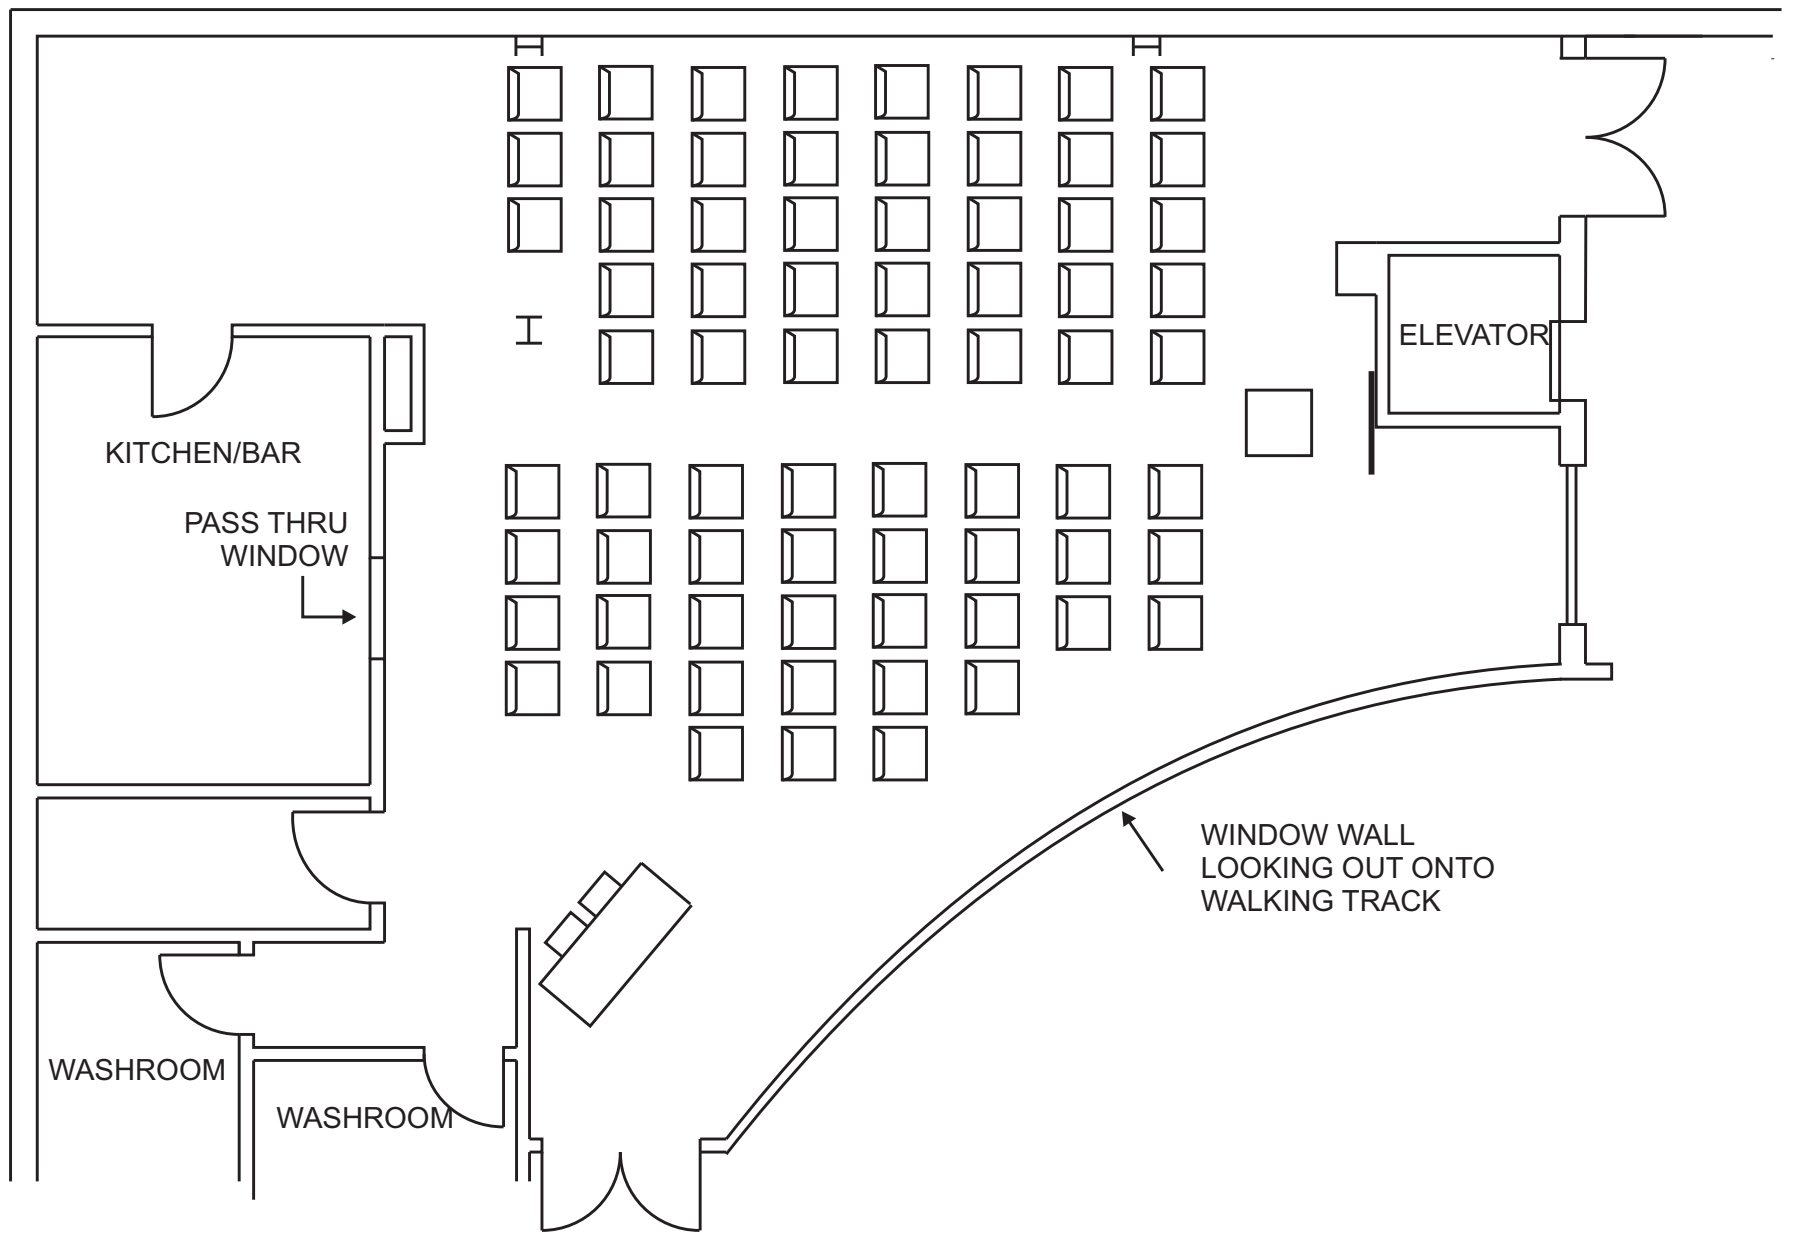

519.323.1801, 850 Princess Street, Mount Forest, N0G 2L3

Wellington North
Simply Explore

Presentation with Round Tables
45 Chairs, 9 Round Tables

Mount Forest & District Sports Complex

PLUME ROOM

519.323.1801, 850 Princess Street, Mount Forest, N0G 2L3

Wellington North
Simply Explore

Theater Style w/ Eating Area
85 Chairs, 10 - 6' Table

Mount Forest & District Sports Complex

PLUME ROOM

519.323.1801, 850 Princess Street, Mount Forest, N0G 2L3

Wellington North
Simply Explore

Theater Style
73 Chairs, 1 - 6' Table

Mount Forest & District Sports Complex

PLUME ROOM

519.323.1801, 850 Princess Street, Mount Forest, N0G 2L3

Wellington North
Simply Explore

Walk for Alzheimers
6 Chairs, 12 - 6' Table