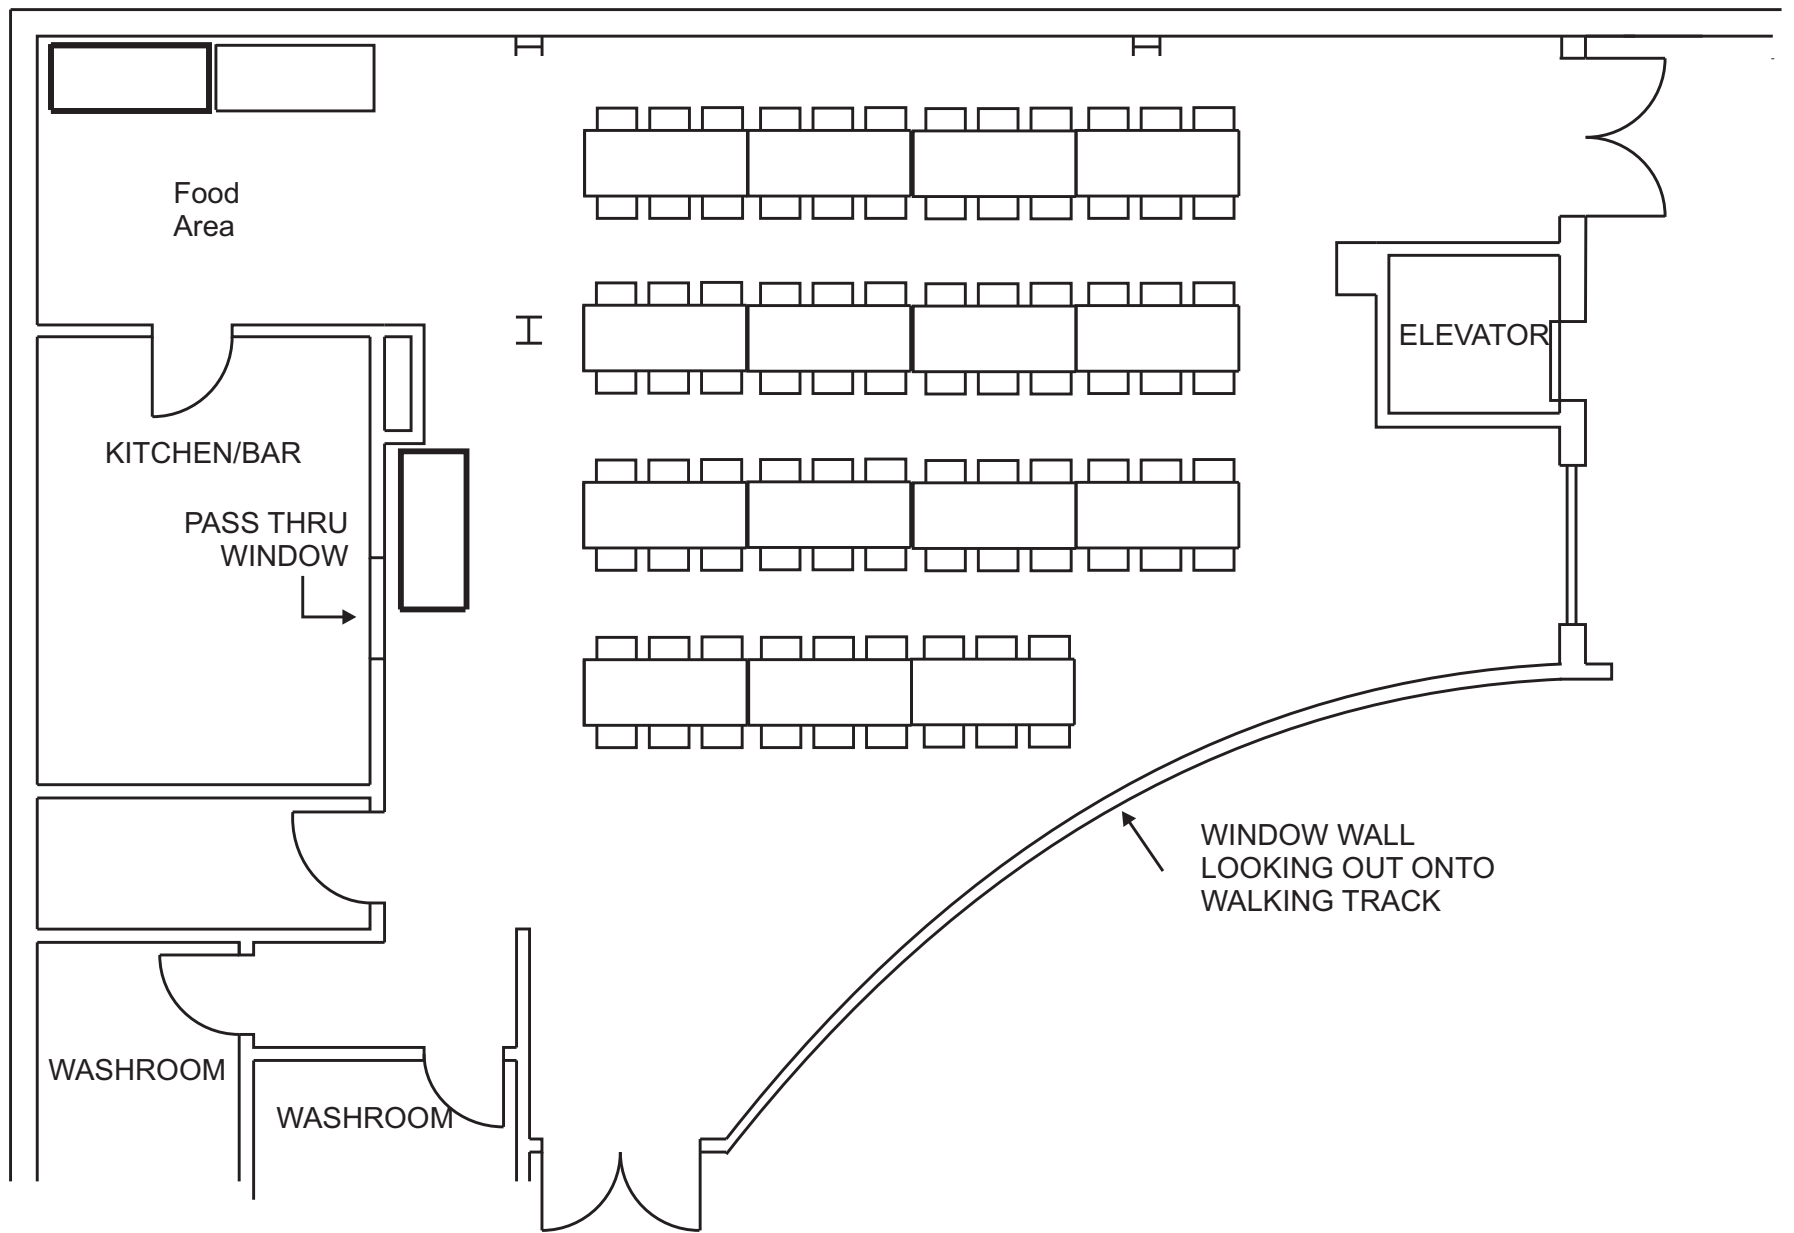

APPROX. 60' - 0"

Plume Room

Mount Forest & District Sports Complex

PLUME ROOM

519.323.1801, 850 Princess Street, Mount Forest, NOG 2L3

Wellington North
Simply Explore

Blue Line Club
Set Up
90 Chairs, 18 - 6' Tables

Mount Forest & District Sports Complex

PLUME ROOM

519.323.1801, 850 Princess Street, Mount Forest, N0G 2L3

Wellington North
Simply Explore

Board Meeting
Set Up
24 Chairs, 84 - 8' Tables

Mount Forest & District Sports Complex

PLUME ROOM

519.323.1801, 850 Princess Street, Mount Forest, N0G 2L3

Wellington North
Simply Explore

APPROX. 60' - 0"

Wednesday Boosting Balance Program
Set Up
(12) 6' Tables, 32 Chairs

Mount Forest & District Sports Complex