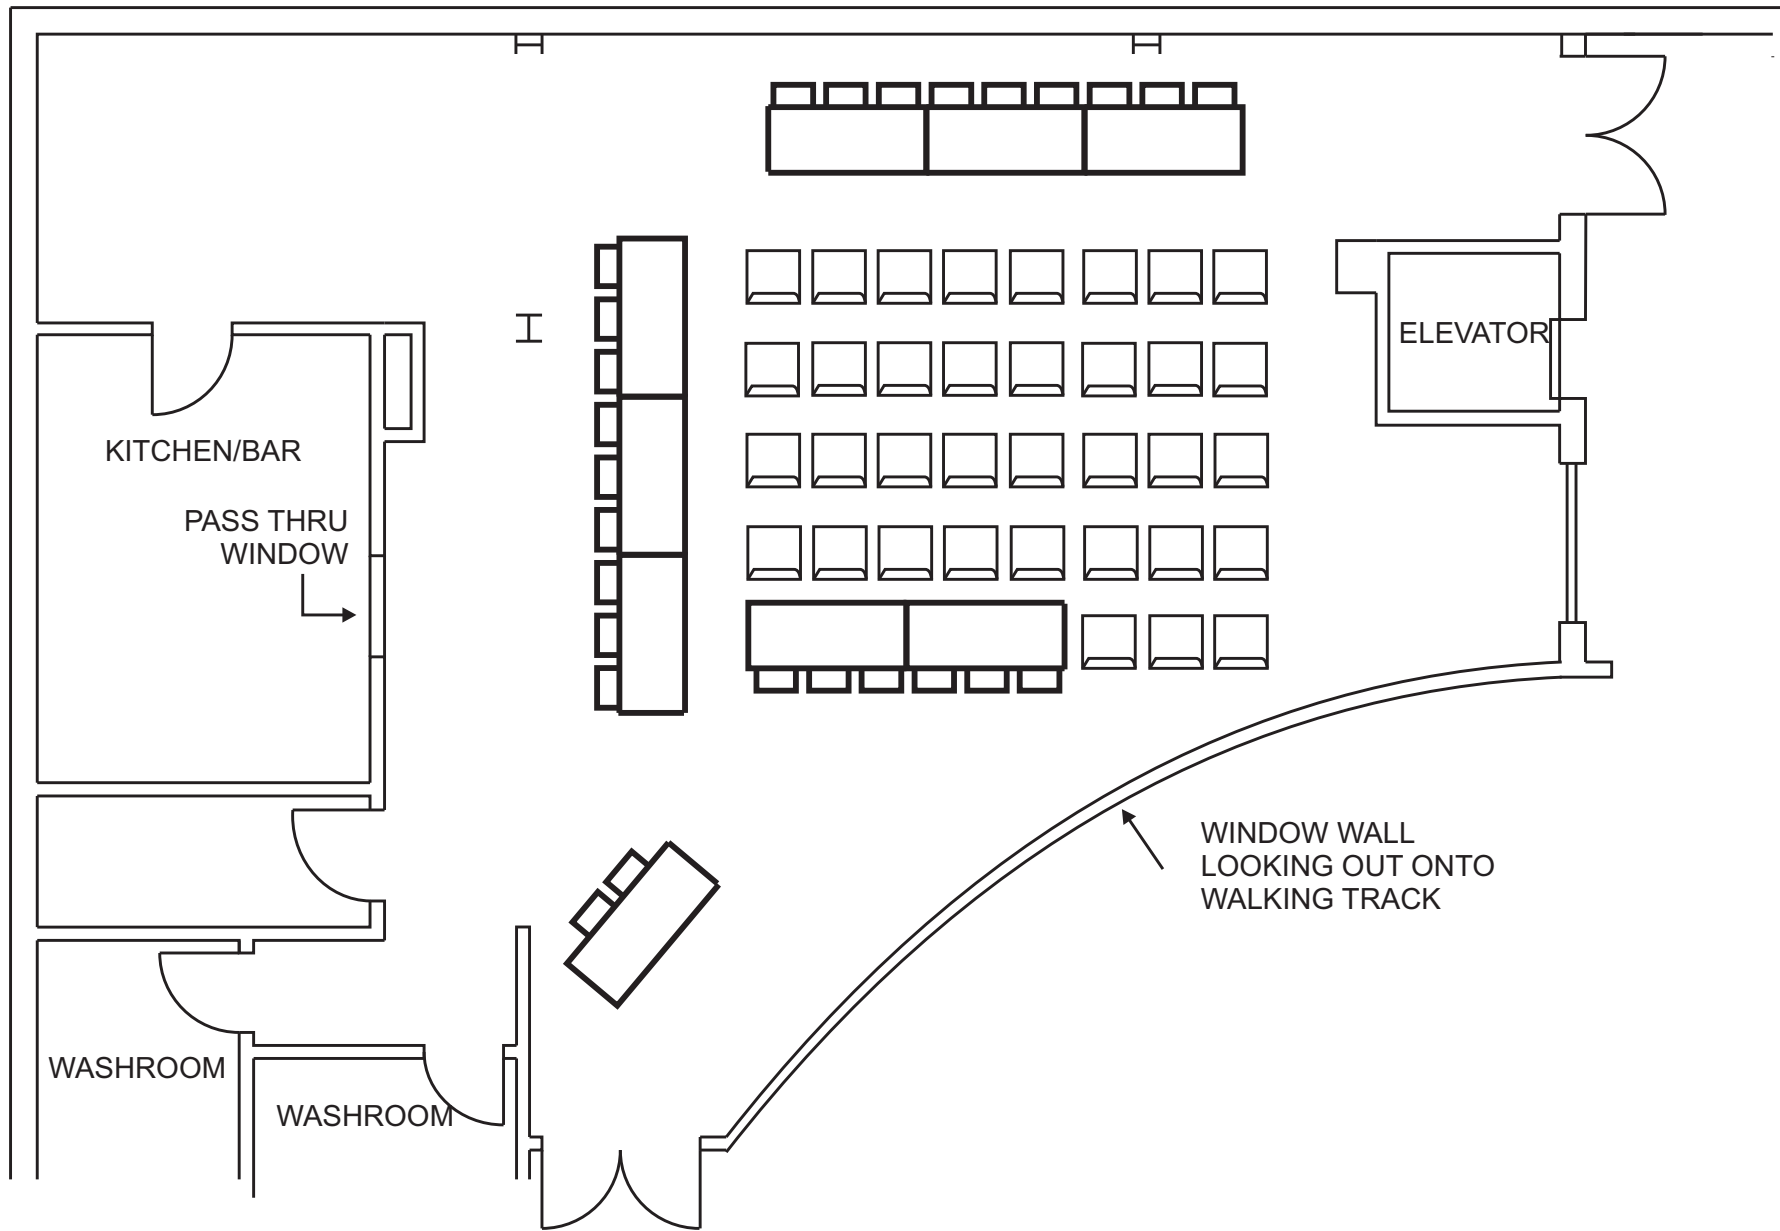

PLUME ROOM

519.323.1801, 850 Princess Street, Mount Forest, N0G 2L3

Wellington North
Simply Explore

APPROX. 60' - 0"

Wednesday Boosting Balance Program
Set Up
(12) 6' Tables, 32 Chairs

Mount Forest & District Sports Complex

PLUME ROOM

519.323.1801, 850 Princess Street, Mount Forest, N0G 2L3

Wellington North
Simply Explore

Class Room
51 Chairs, 17 - 6' Tables

Mount Forest & District Sports Complex

PLUME ROOM

519.323.1801, 850 Princess Street, Mount Forest, N0G 2L3

Wellington North
Simply Explore

Council Meeting
Set Up
61 Chairs, 9 - 6' Tables

Mount Forest & District Sports Complex

PLUME ROOM

519.323.1801, 850 Princess Street, Mount Forest, N0G 2L3

Wellington North
Simply Explore

Dinner/Banquet Set Up
84 Chairs, 16 - 6' Tables

Mount Forest & District Sports Complex

PLUME ROOM

519.323.1801, 850 Princess Street, Mount Forest, N0G 2L3

Wellington North
Simply Explore

Dinner/Banquet
72 Chairs, 9 Round Tables