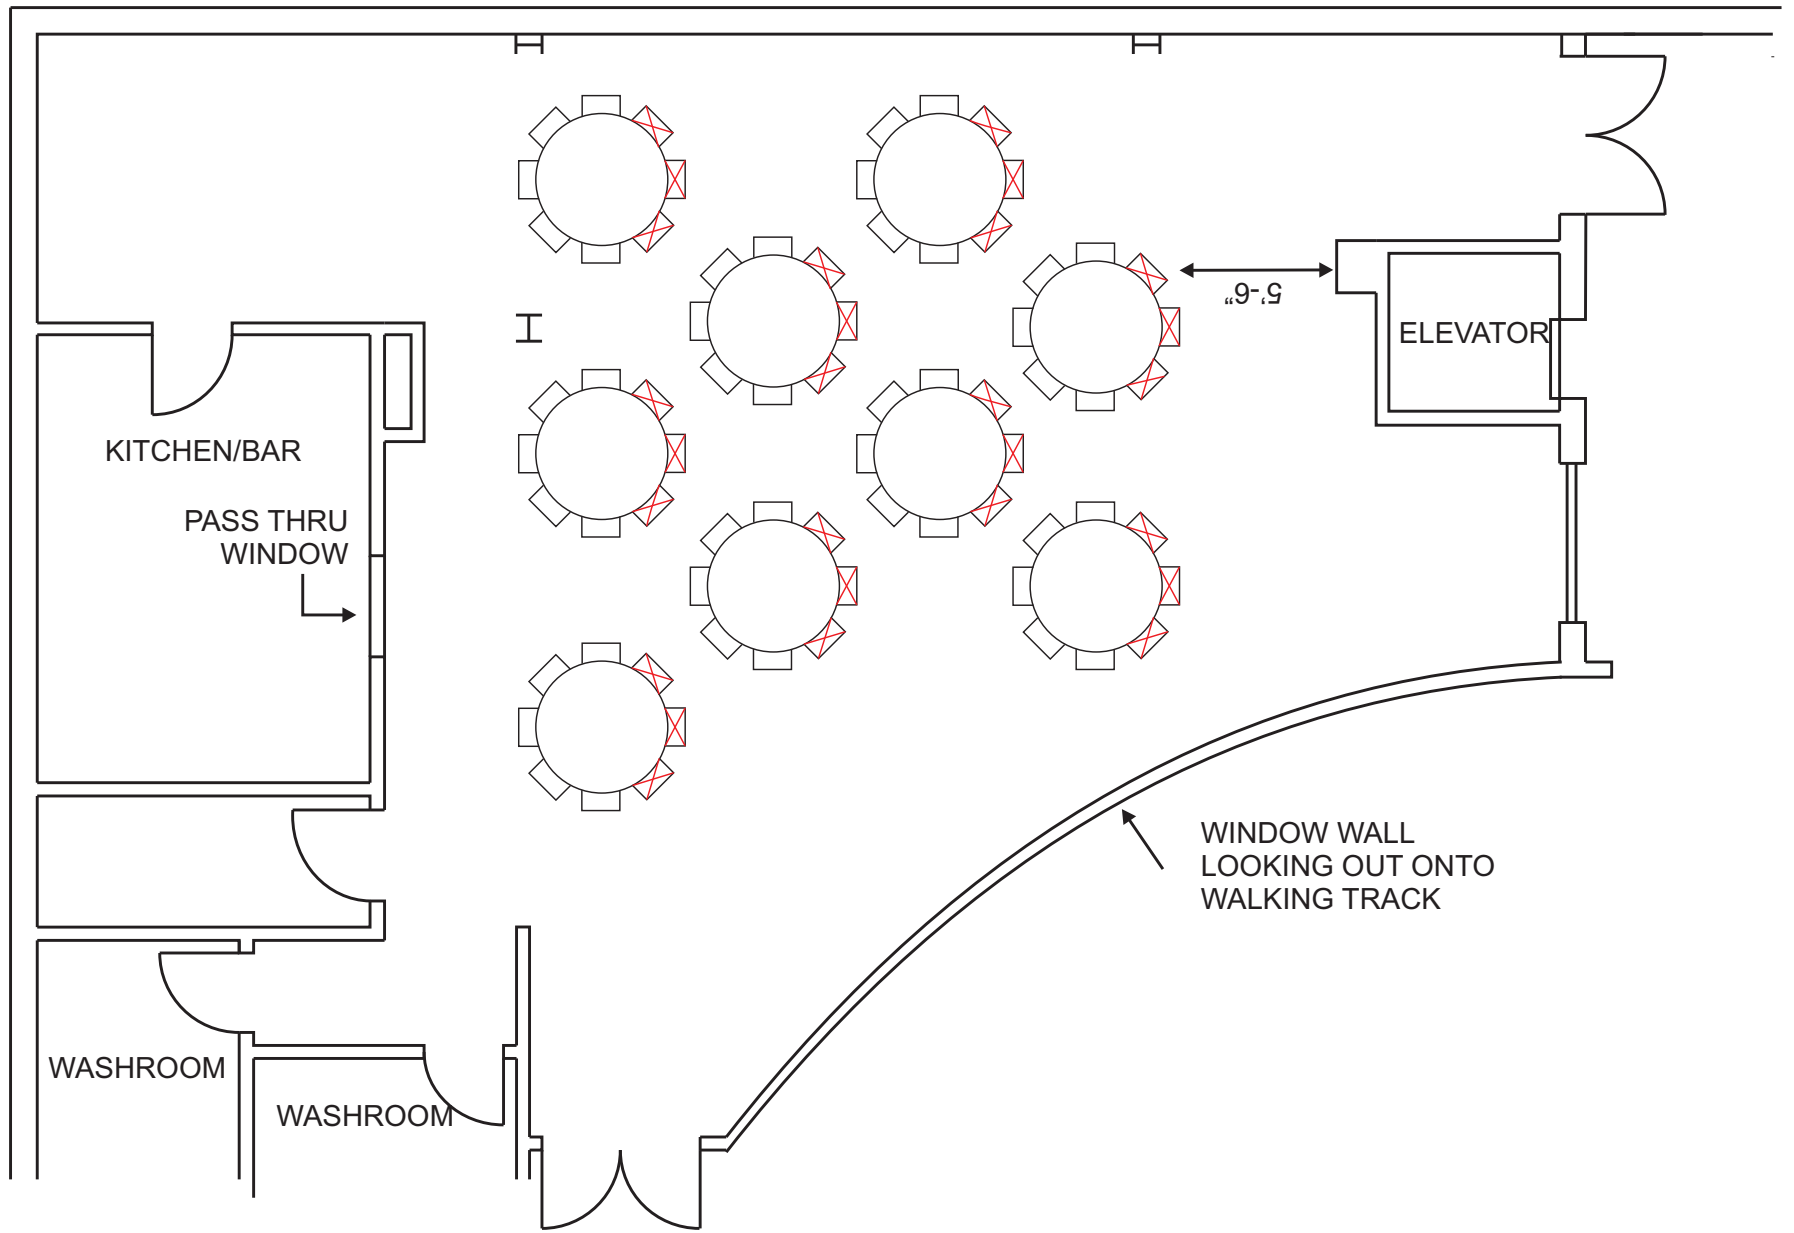

Mount Forest & District Sports Complex

PLUME ROOM

519.323.1801, 850 Princess Street, Mount Forest, N0G 2L3

Wellington North
Simply Explore

Meeting "U" Table w/ Presentation Area
18 Chairs, 7 - 6' Tables

Mount Forest & District Sports Complex

PLUME ROOM

519.323.1801, 850 Princess Street, Mount Forest, N0G 2L3

Wellington North
Simply Explore

Pioneer Hibred
Set Up
48 Chairs, 8 Round Tables, 4 - 8' Tables

Mount Forest & District Sports Complex

PLUME ROOM

519.323.1801, 850 Princess Street, Mount Forest, N0G 2L3

Wellington North
Simply Explore

Presentation with Round Tables
45 Chairs, 9 Round Tables

Mount Forest & District Sports Complex

PLUME ROOM

519.323.1801, 850 Princess Street, Mount Forest, N0G 2L3

Wellington North
Simply Explore

Theater Style w/ Eating Area
85 Chairs, 10 - 6' Table

Mount Forest & District Sports Complex

PLUME ROOM

519.323.1801, 850 Princess Street, Mount Forest, N0G 2L3

Wellington North
Simply Explore