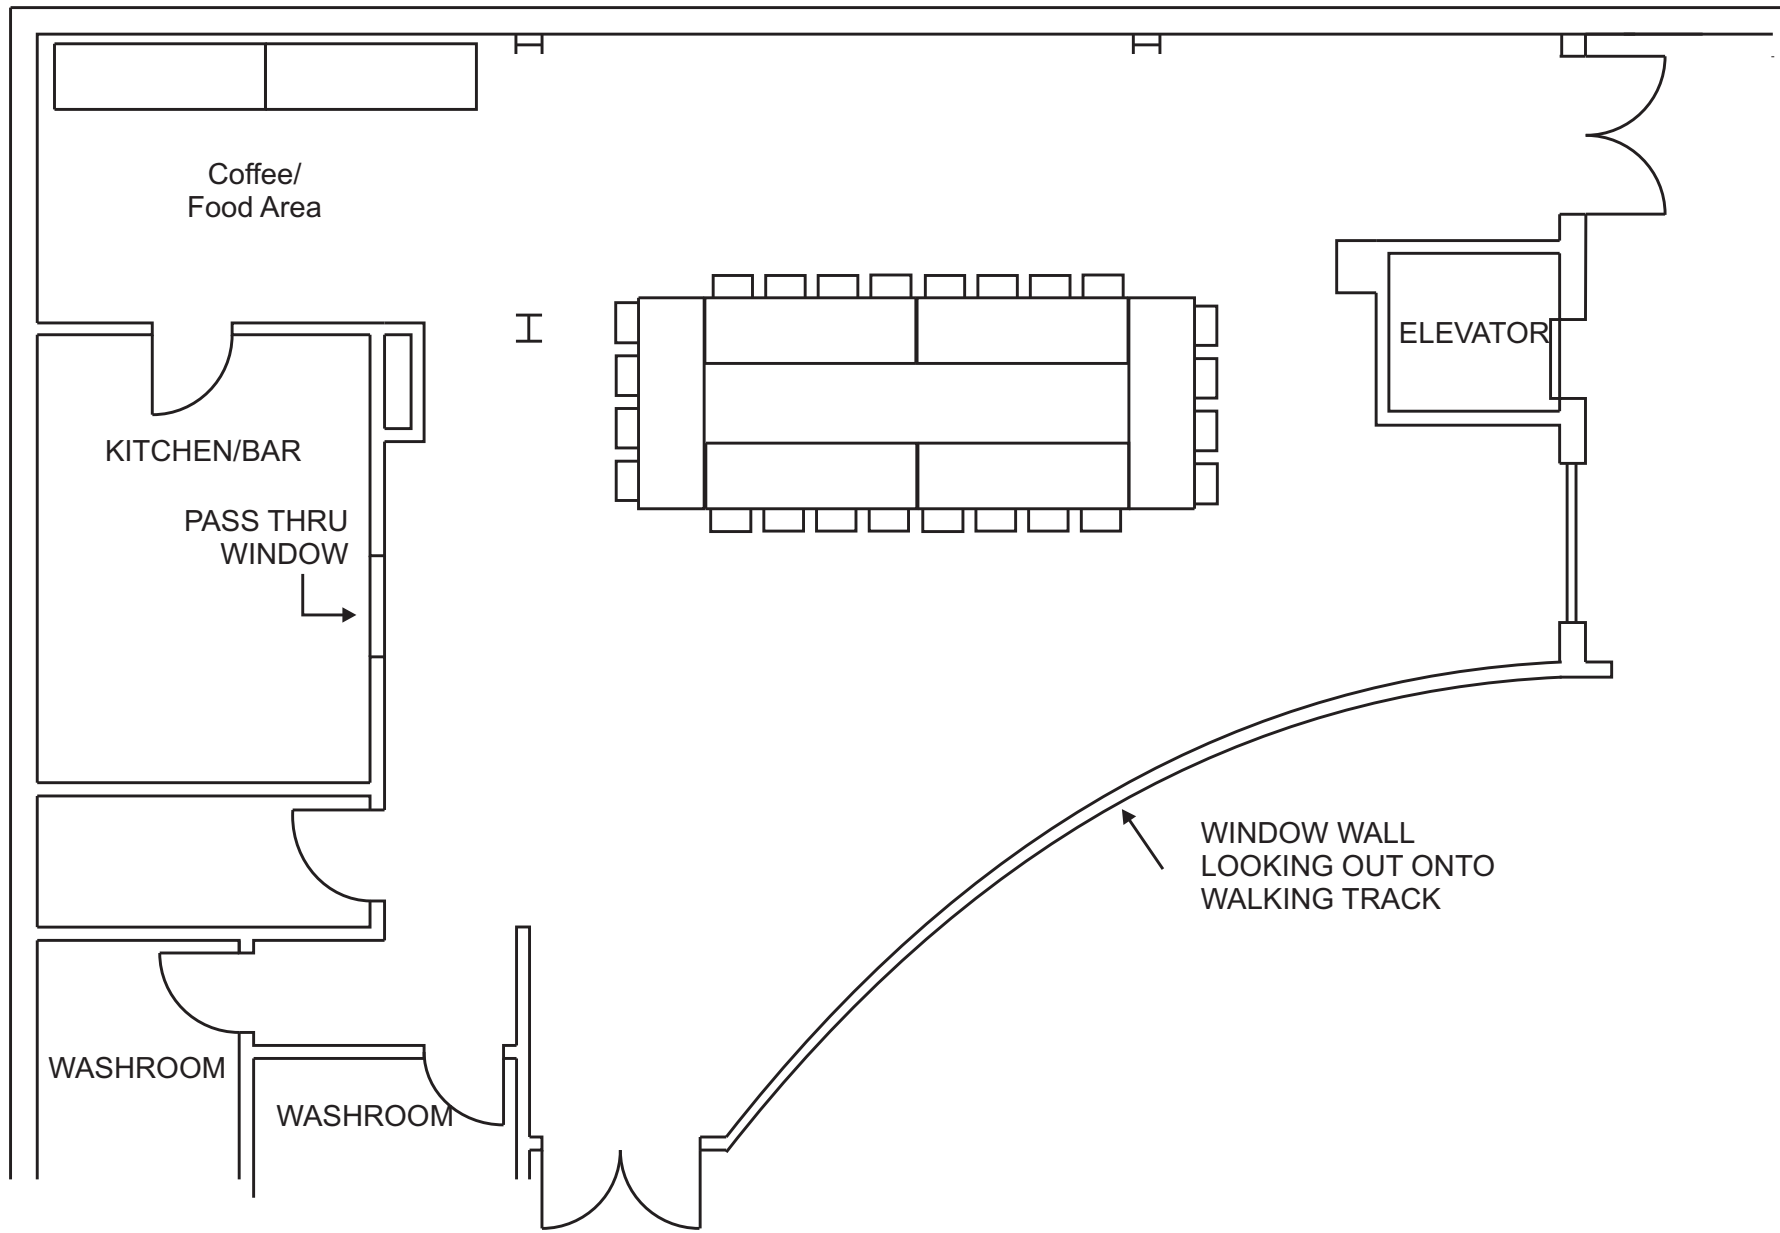

APPROX. 60' - 0"

Plume Room

Mount Forest & District Sports Complex

PLUME ROOM

519.323.1801, 850 Princess Street, Mount Forest, NOG 2L3

Wellington North
Simply Explore

Blue Line Club
Set Up
90 Chairs, 18 - 6' Tables

Mount Forest & District Sports Complex

PLUME ROOM

519.323.1801, 850 Princess Street, Mount Forest, N0G 2L3

Wellington North
Simply Explore

Board Meeting
Set Up
24 Chairs, 84 - 8' Tables

Mount Forest & District Sports Complex

PLUME ROOM

519.323.1801, 850 Princess Street, Mount Forest, N0G 2L3

Wellington North
Simply Explore

APPROX. 60' - 0"

Wednesday Boosting Balance Program
Set Up
(12) 6' Tables, 32 Chairs

Mount Forest & District Sports Complex