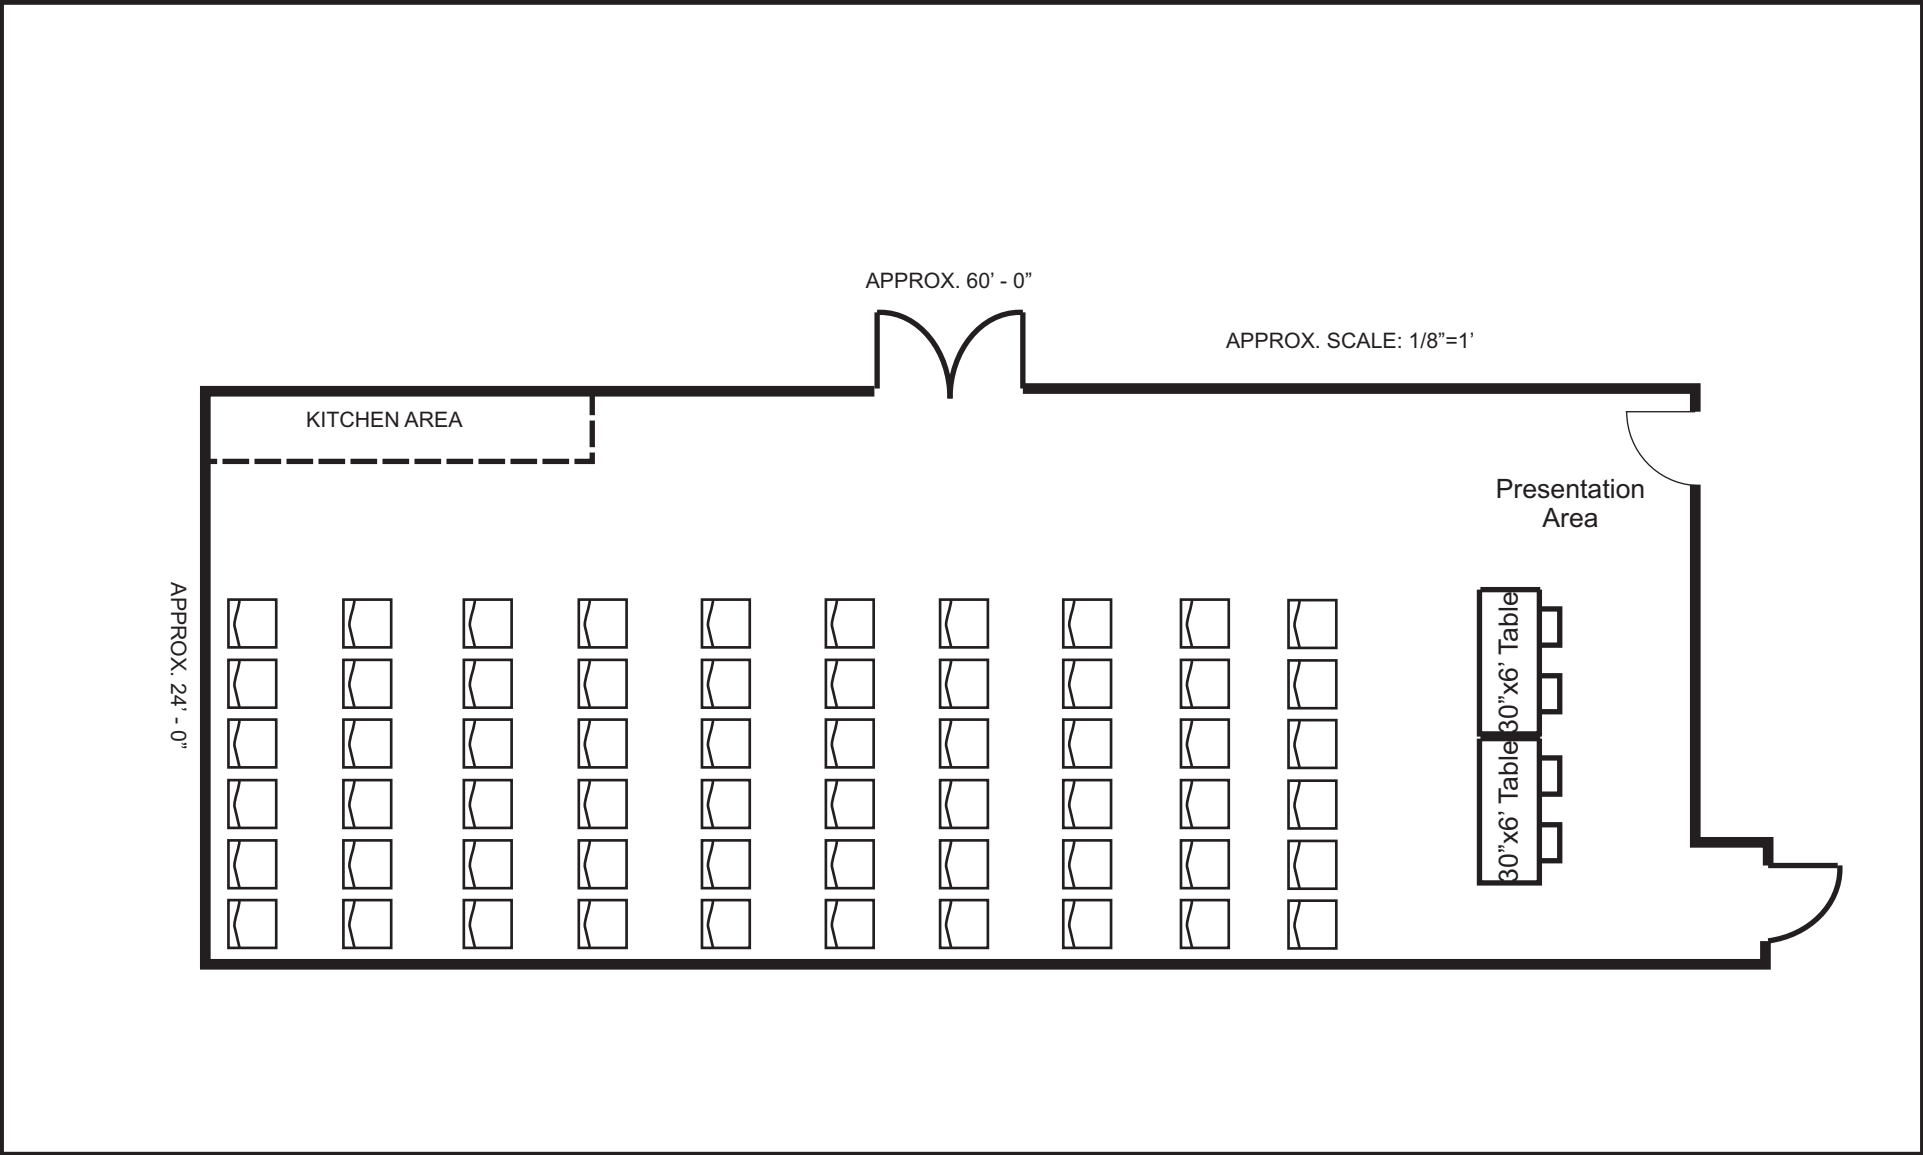

**LEISURE HALL**  
519.323.1801, 850 Princess Street, Mount Forest, N0G 2L3

Wellington North  
Simply Explore

Board  
 Meeting Set Up  
 60 Chairs, 4 Tables w/16 Chairs

Mount Forest & District Sports Complex

**LEISURE HALL**  
 519.323.1801, 850 Princess Street, Mount Forest, N0G 2L3

Wellington North  
 Simply Explore

Chairs Only with Directors Tables  
 Meeting Set Up  
 60 Chairs

Mount Forest & District Sports Complex

**LEISURE HALL**

519.323.1801, 850 Princess Street, Mount Forest, N0G 2L3

Wellington North  
 Simply Explore

Chairs with Eating Area  
 Meeting Set Up  
 54 Chairs, 9 Tables w/54 Chairs

Mount Forest & District Sports Complex