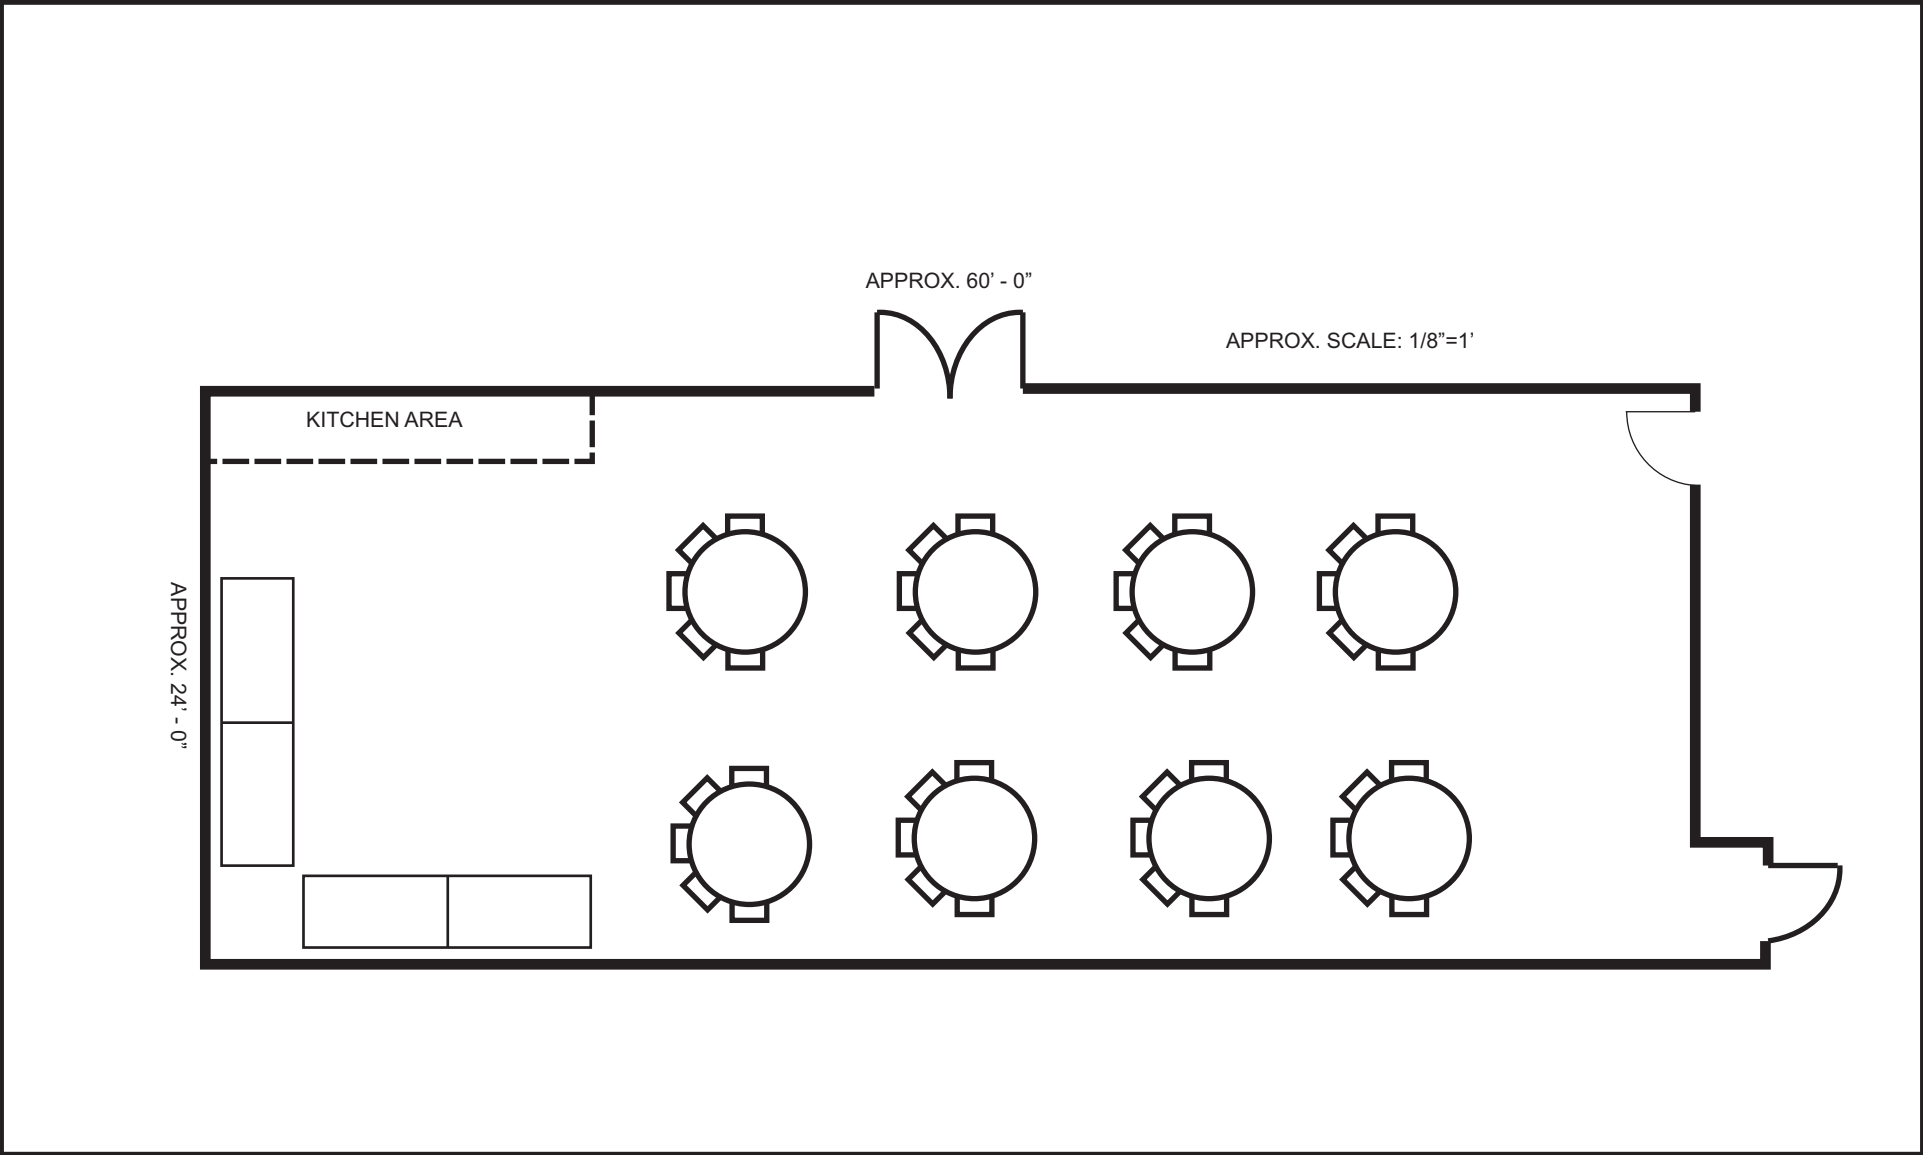

**LEISURE HALL**  
 519.323.1801, 850 Princess Street, Mount Forest, N0G 2L3

[in](#) [f](#) [t](#) **Wellington North**  
 Simply Explore

Meeting with Display Tables  
 Set Up  
 84 Chairs, 6 Tables

Mount Forest & District Sports Complex

**LEISURE HALL**

519.323.1801, 850 Princess Street, Mount Forest, N0G 2L3

Wellington North  
 Simply Explore

Pioneer Hibred  
 Meeting Set Up  
 40 Chairs, 8 Rounds, 4 - 6" Rectangular

Mount Forest & District Sports Complex