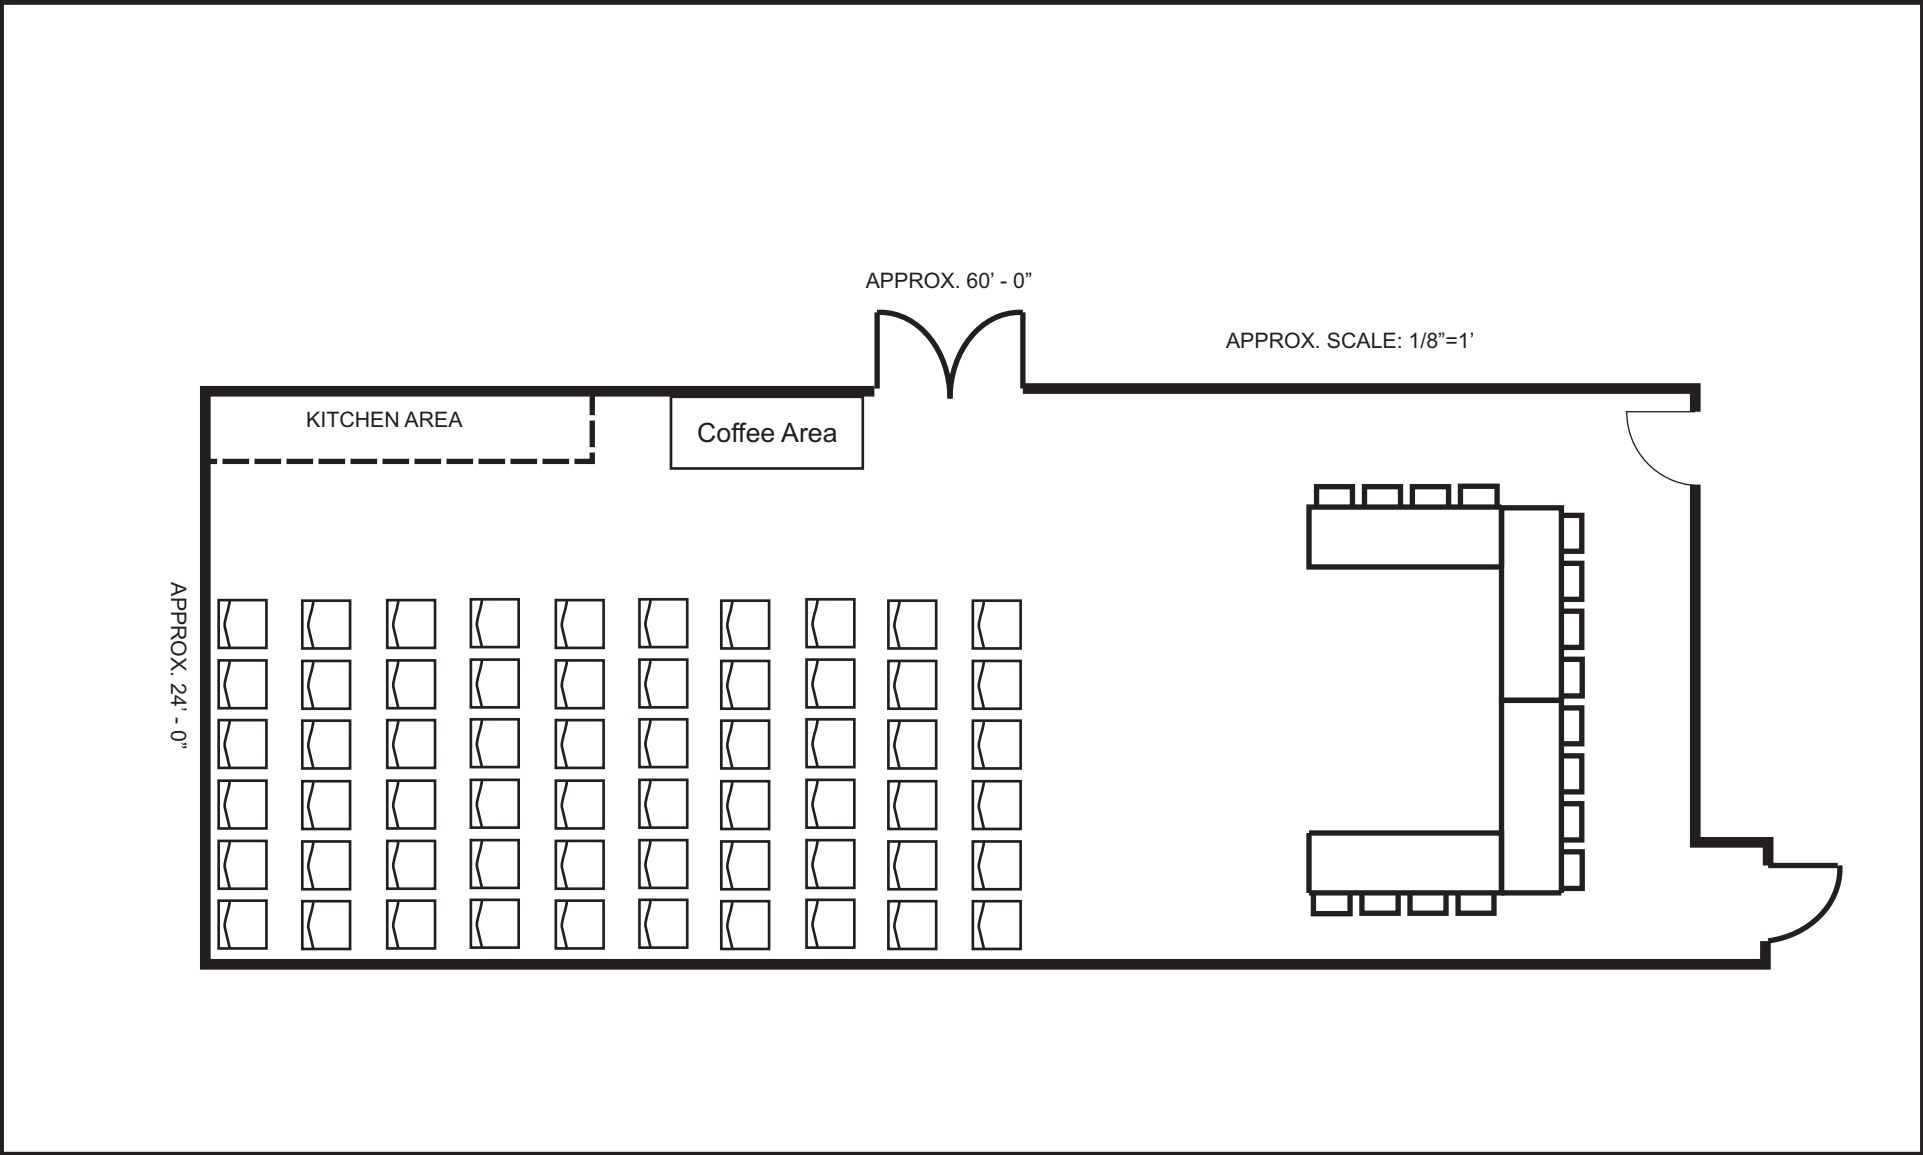

Mount Forest & District Sports Complex

**LEISURE HALL**

519.323.1801, 850 Princess Street, Mount Forest, N0G 2L3

Wellington North  
Simply Explore

"U" Shaped  
Meeting Set Up  
14 Tables w36 Chairs

Mount Forest & District Sports Complex

**LEISURE HALL**  
519.323.1801, 850 Princess Street, Mount Forest, N0G 2L3

Wellington North  
Simply Explore

Board  
 Meeting Set Up  
 60 Chairs, 4 Tables w/16 Chairs

Mount Forest & District Sports Complex

**LEISURE HALL**  
 519.323.1801, 850 Princess Street, Mount Forest, N0G 2L3

Wellington North  
 Simply Explore

Chairs Only with Directors Tables  
 Meeting Set Up  
 60 Chairs

Mount Forest & District Sports Complex