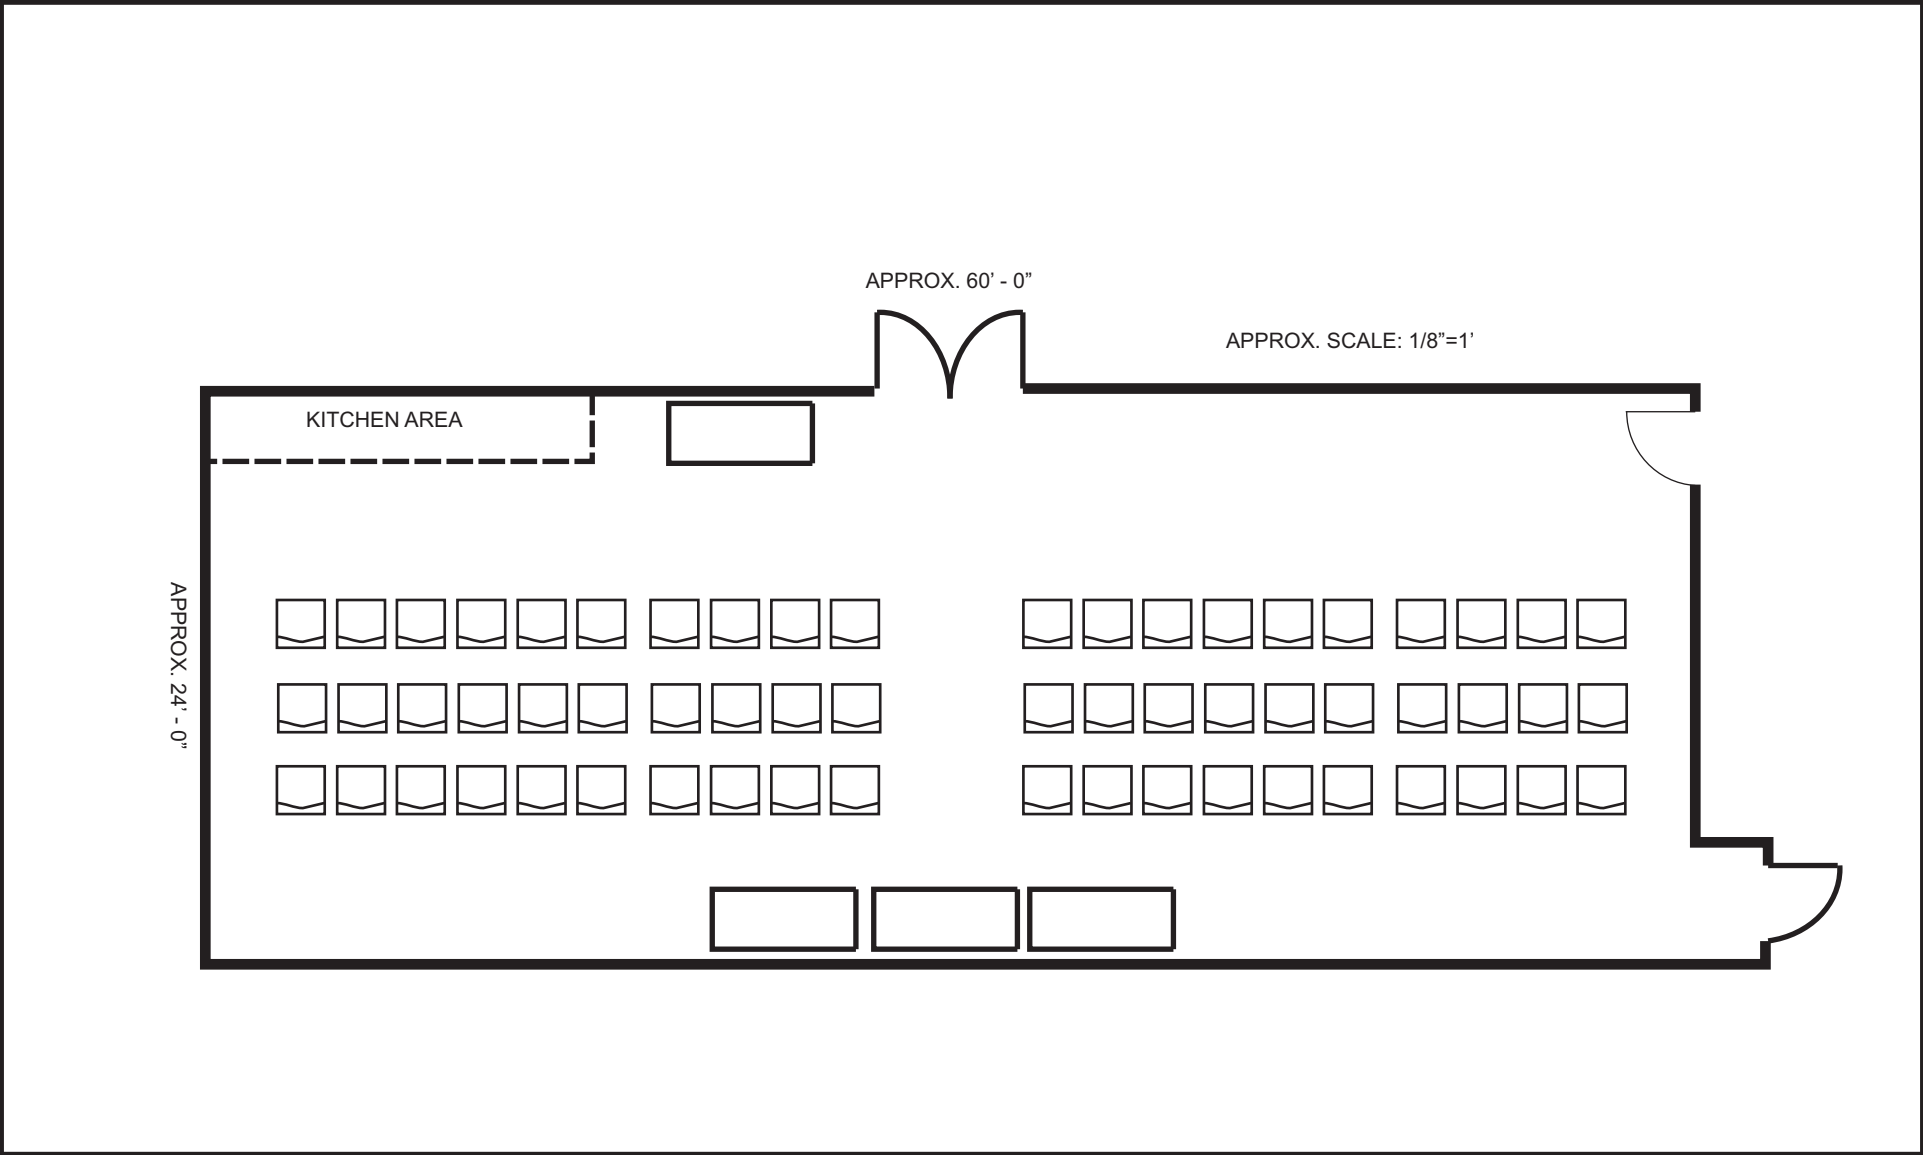

Four Corners Quilters Guild
Meeting Set Up

Mount Forest & District Sports Complex

LEISURE HALL

519.323.1801, 850 Princess Street, Mount Forest, N0G 2L3

Wellington North
Simply Explore