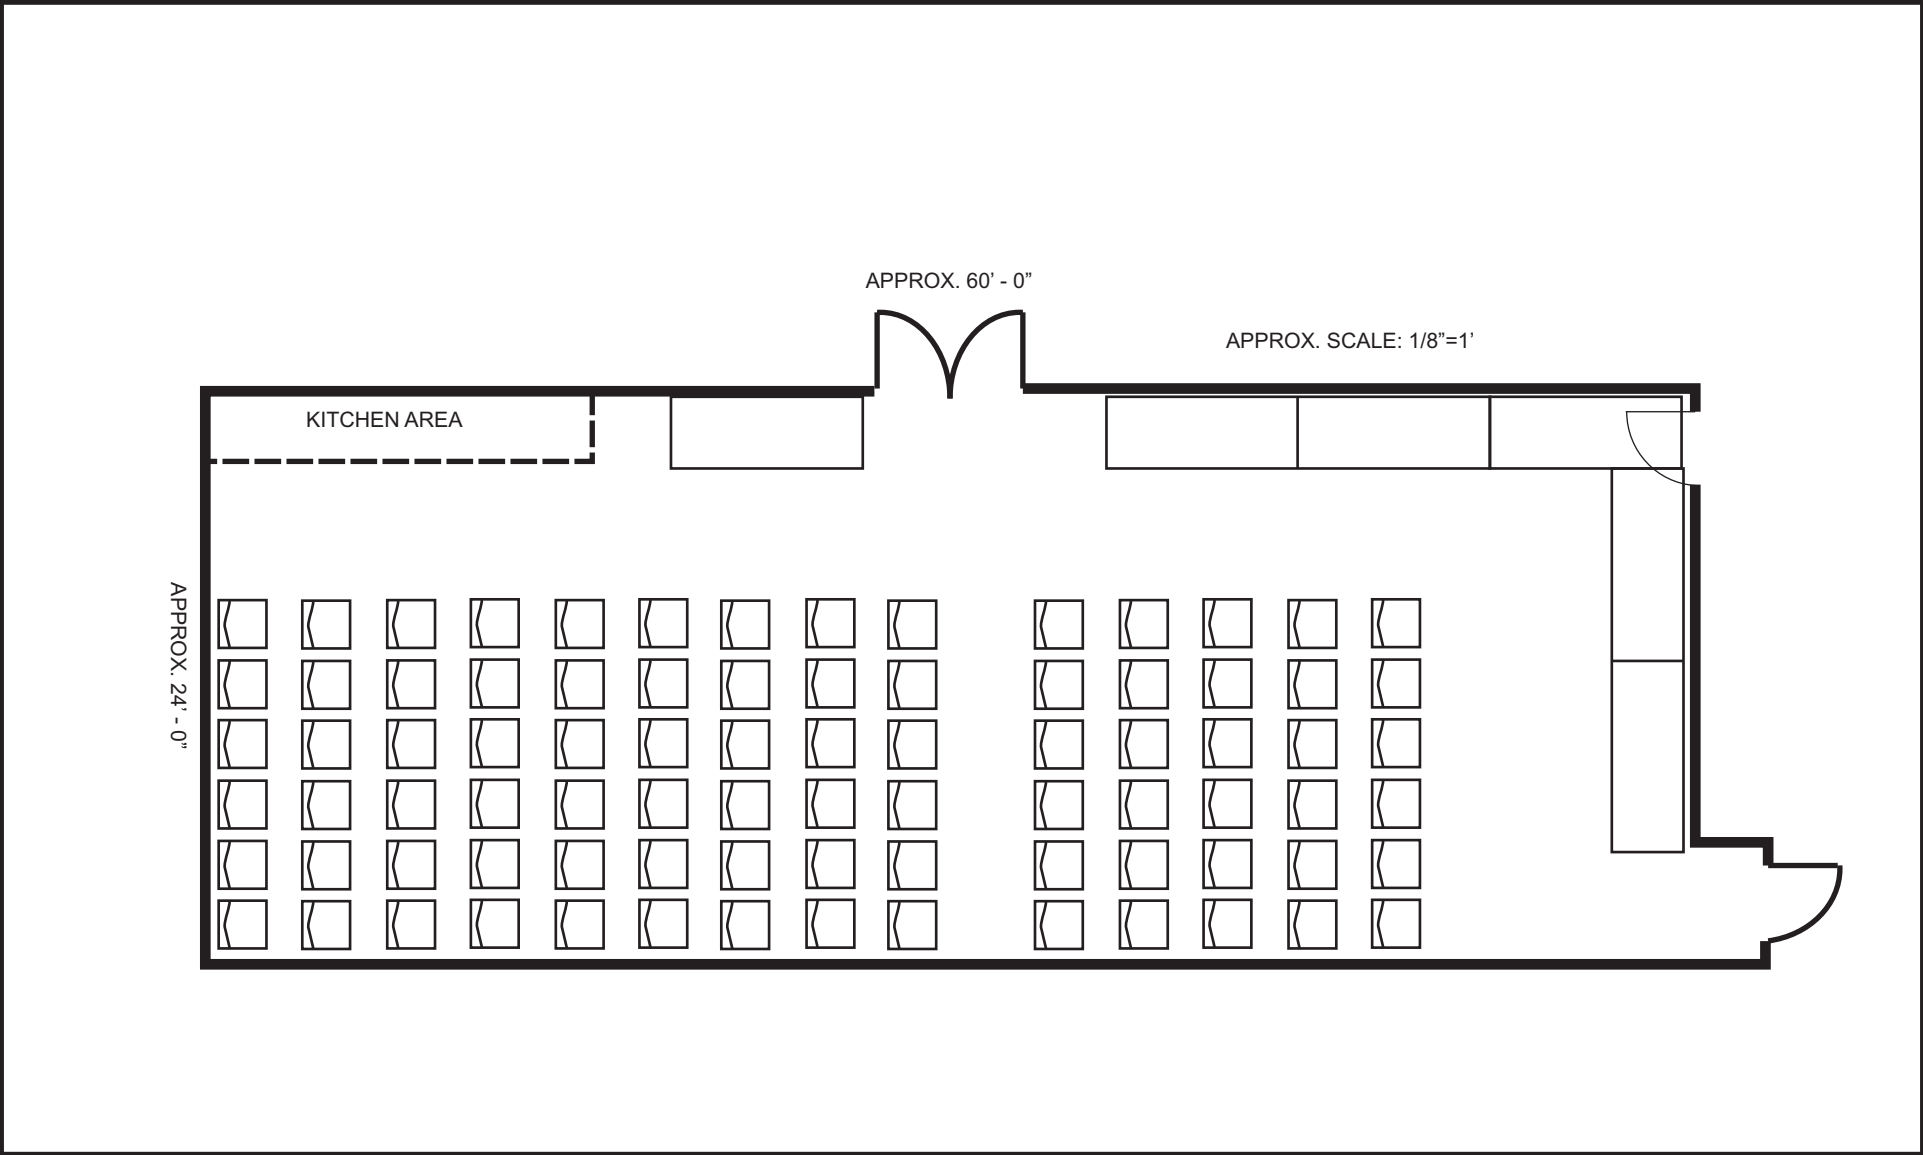

519.323.1801, 850 Princess Street, Mount Forest, N0G 2L3

Wellington North  
Simply Explore

Mayor's Breakfast  
 Meeting Set Up  
 8 Round w/64 Chairs, 8 Rectangular Tables

Mount Forest & District Sports Complex

**LEISURE HALL**  
 519.323.1801, 850 Princess Street, Mount Forest, N0G 2L3

[in](#) [f](#) [t](#) **Wellington North**  
 Simply Explore

Meeting with Display Tables  
 Set Up  
 84 Chairs, 6 Tables

Mount Forest & District Sports Complex

**LEISURE HALL**

519.323.1801, 850 Princess Street, Mount Forest, N0G 2L3

Wellington North  
 Simply Explore

Pioneer Hibred  
 Meeting Set Up  
 40 Chairs, 8 Rounds, 4 - 6" Rectangular

Mount Forest & District Sports Complex