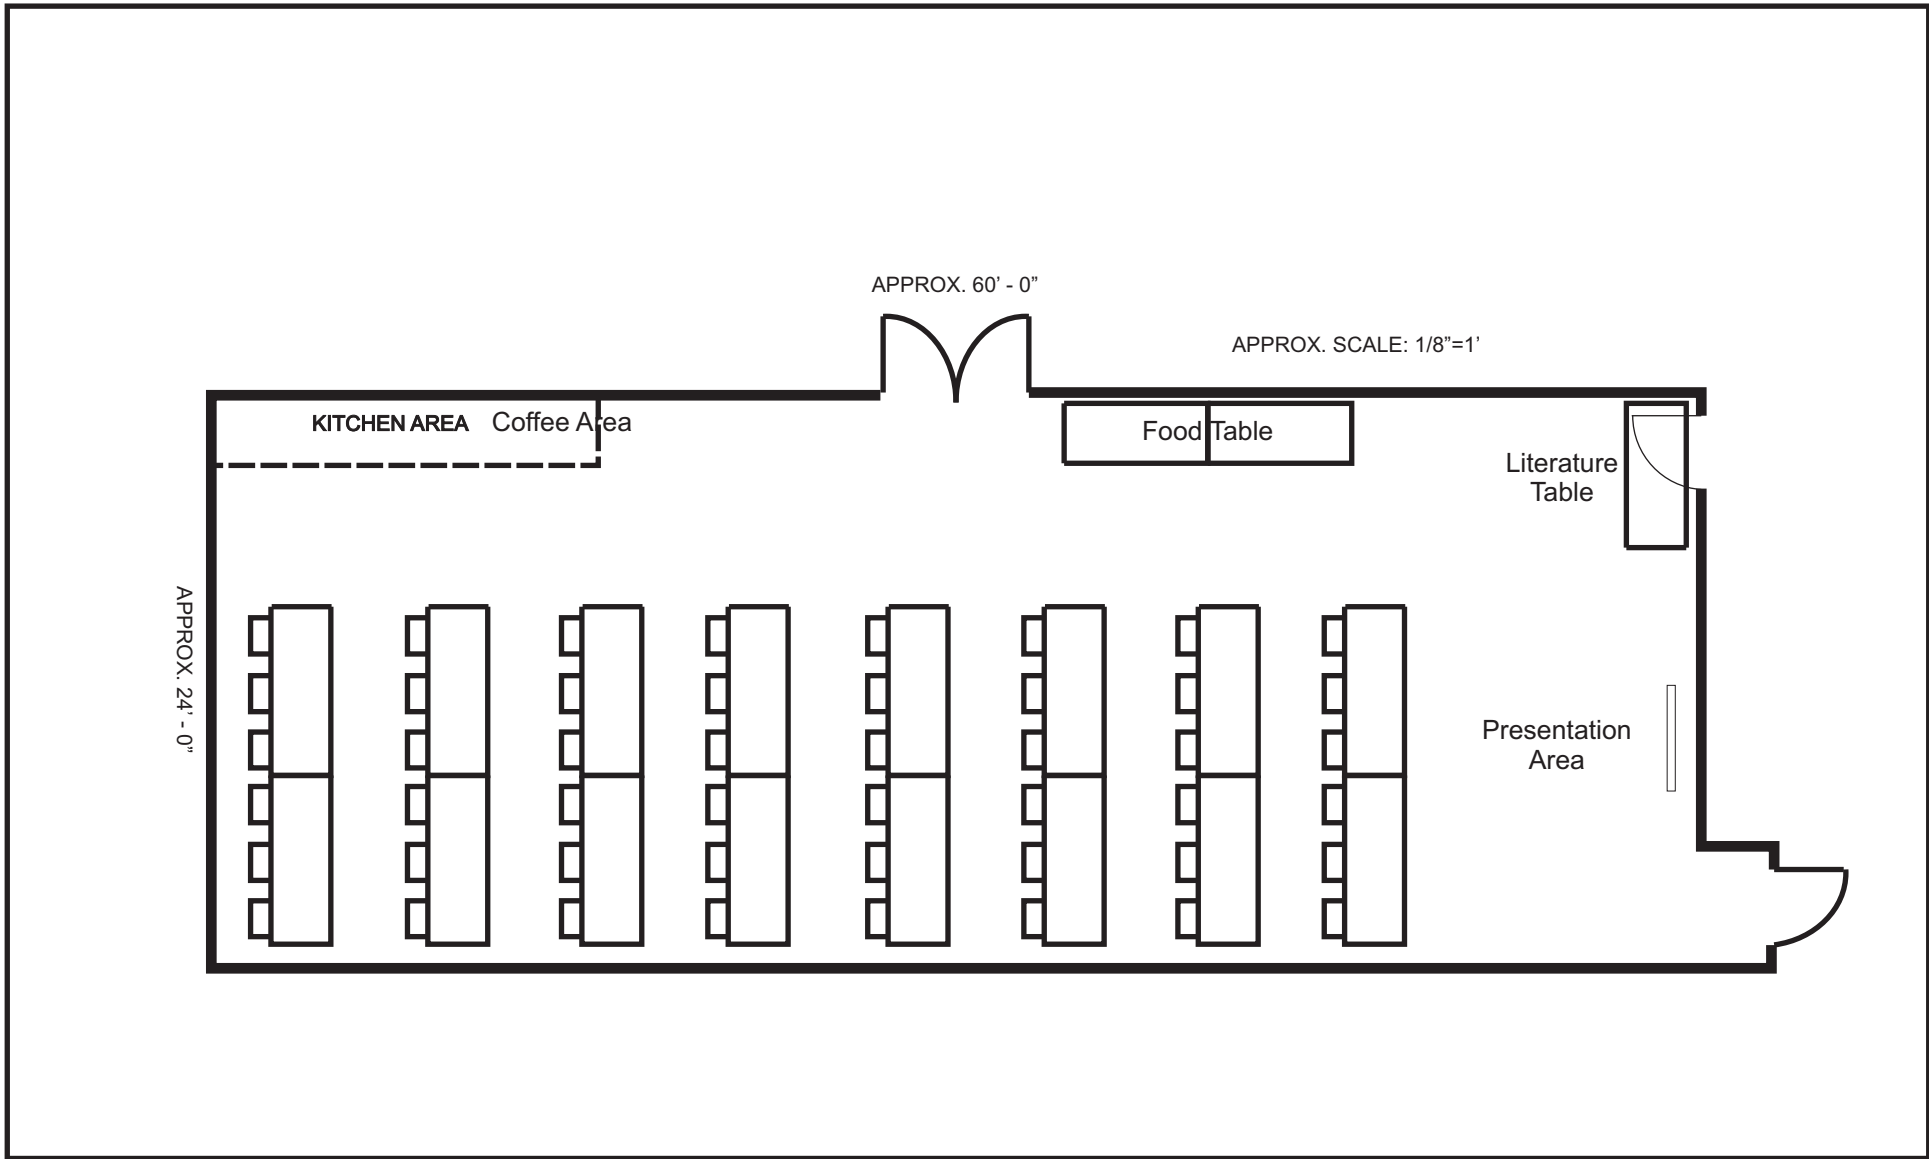

**LEISURE HALL**

519.323.1801, 850 Princess Street, Mount Forest, N0G 2L3

Wellington North  
 Simply Explore

Pioneer Hibred  
 Meeting Set Up  
 40 Chairs, 8 Rounds, 4 - 6" Rectangular

Mount Forest & District Sports Complex

**LEISURE HALL**

519.323.1801, 850 Princess Street, Mount Forest, N0G 2L3

Wellington North  
 Simply Explore

Public Meeting  
 Meeting Set Up  
 39 Chairs, 5 Tables

Mount Forest & District Sports Complex

**LEISURE HALL**

519.323.1801, 850 Princess Street, Mount Forest, N0G 2L3

Wellington North  
 Simply Explore

Rectangular One Sided Seating  
Meeting Set Up  
19 Tables w/48 Chairs

Mount Forest & District Sports Complex

**LEISURE HALL**  
519.323.1801, 850 Princess Street, Mount Forest, N0G 2L3

Wellington North  
Simply Explore

Round Tables Presentation  
 Meeting Set Up  
 10 Tables w/40 Chairs

Mount Forest & District Sports Complex

**LEISURE HALL**  
 519.323.1801, 850 Princess Street, Mount Forest, N0G 2L3