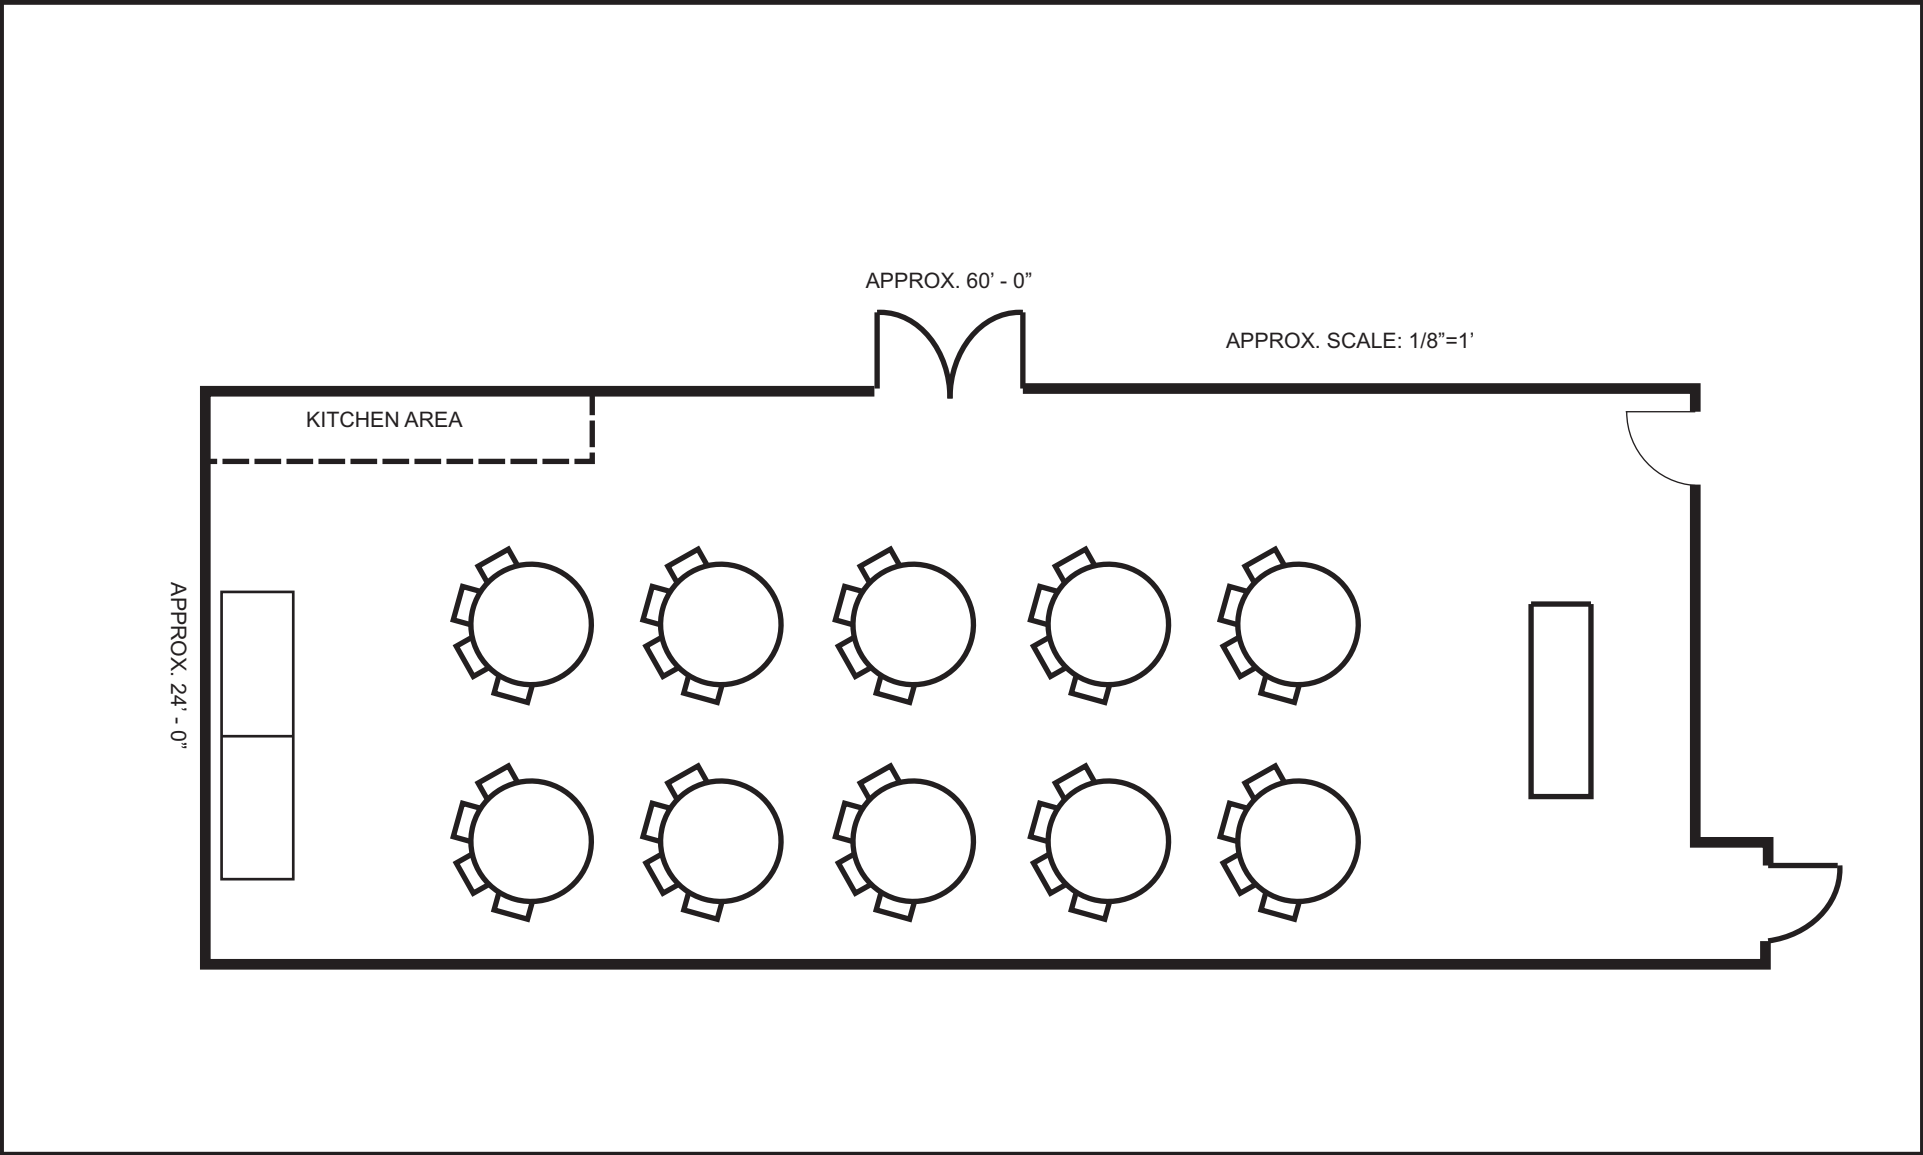

519.323.1801, 850 Princess Street, Mount Forest, N0G 2L3

Wellington North  
 Simply Explore

Rectangular One Sided Seating  
Meeting Set Up  
19 Tables w/48 Chairs

Mount Forest & District Sports Complex

**LEISURE HALL**  
519.323.1801, 850 Princess Street, Mount Forest, N0G 2L3

Wellington North  
Simply Explore

Round Tables Presentation  
 Meeting Set Up  
 10 Tables w/40 Chairs

Mount Forest & District Sports Complex

**LEISURE HALL**  
 519.323.1801, 850 Princess Street, Mount Forest, N0G 2L3