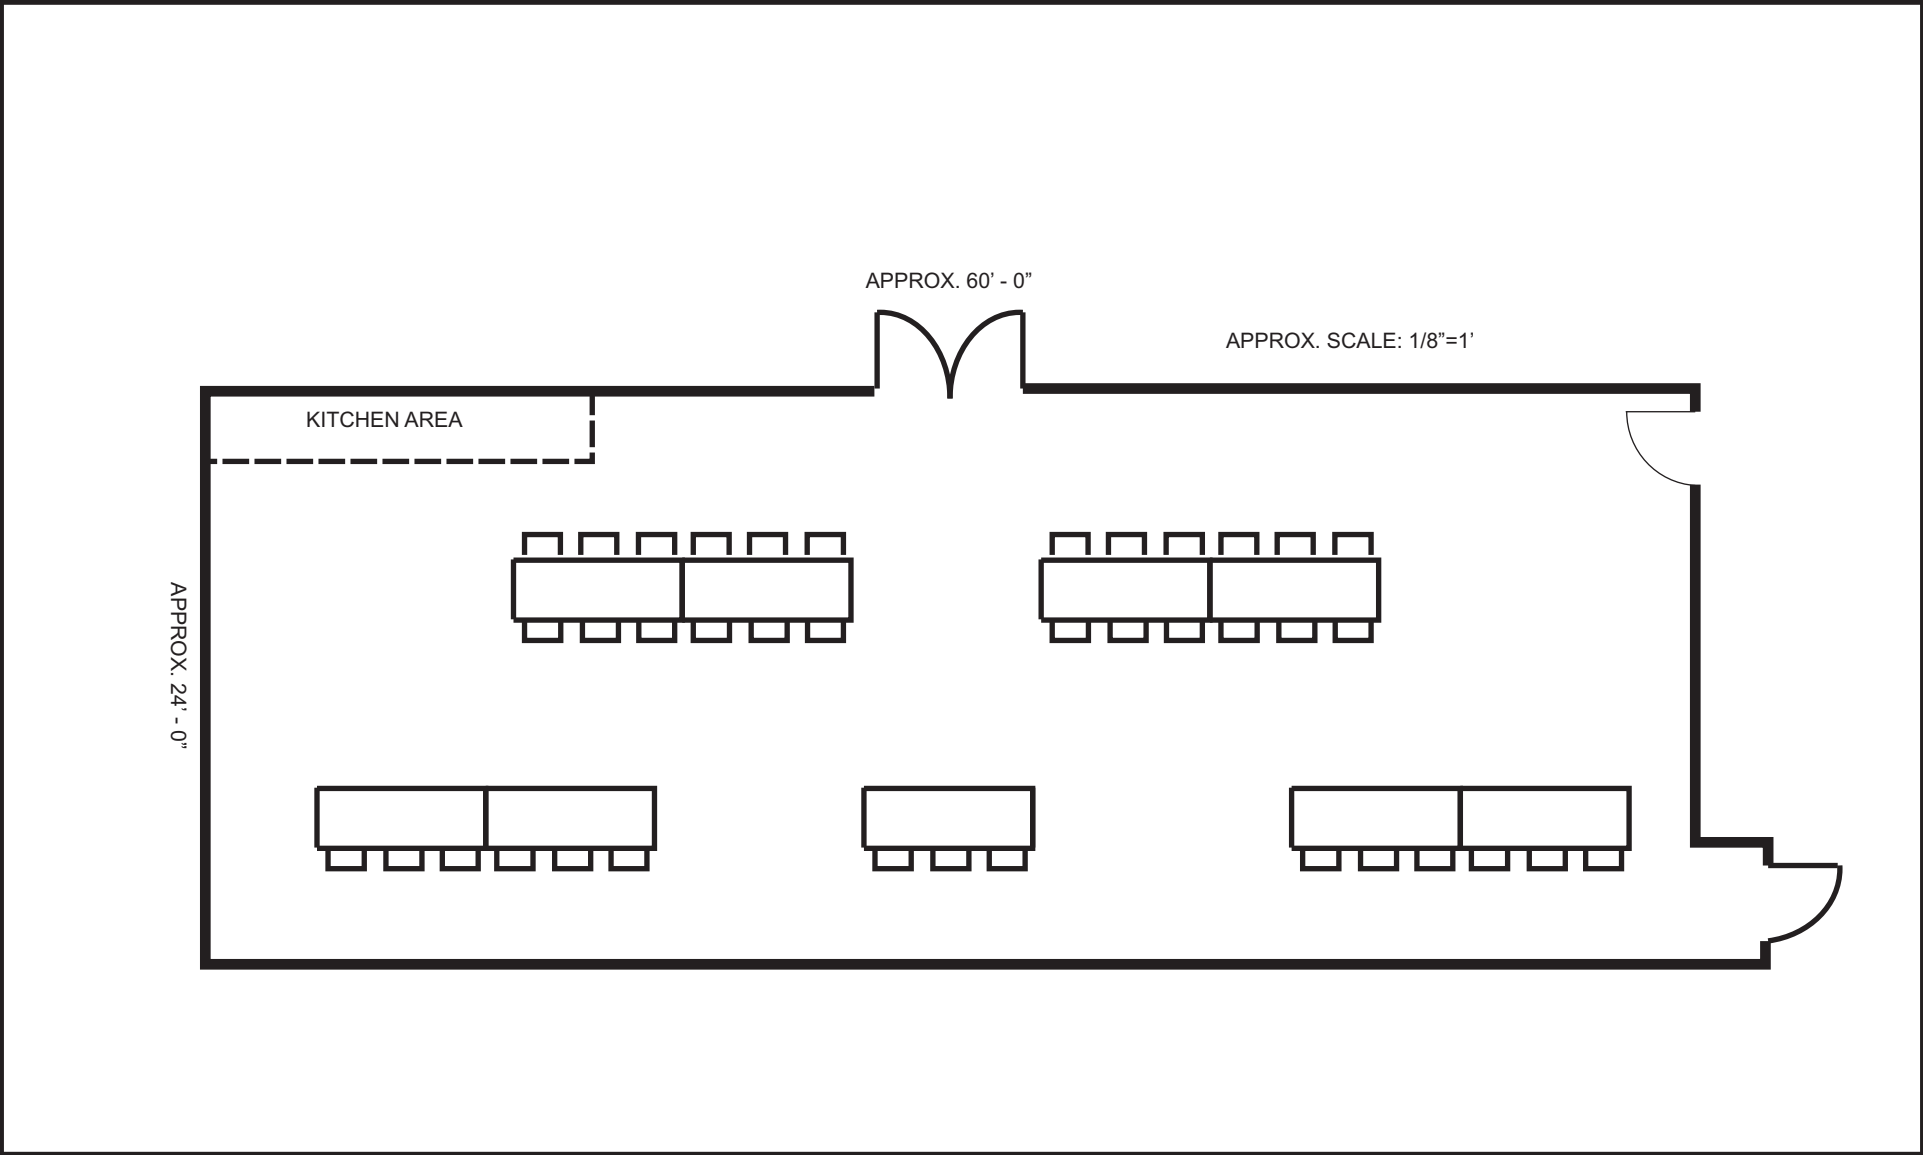

Sports Registration
Meeting Set Up
9 Tables w/39 Chairs

Mount Forest & District Sports Complex

LEISURE HALL
519.323.1801, 850 Princess Street, Mount Forest, N0G 2L3

Wellington North
Simply Explore