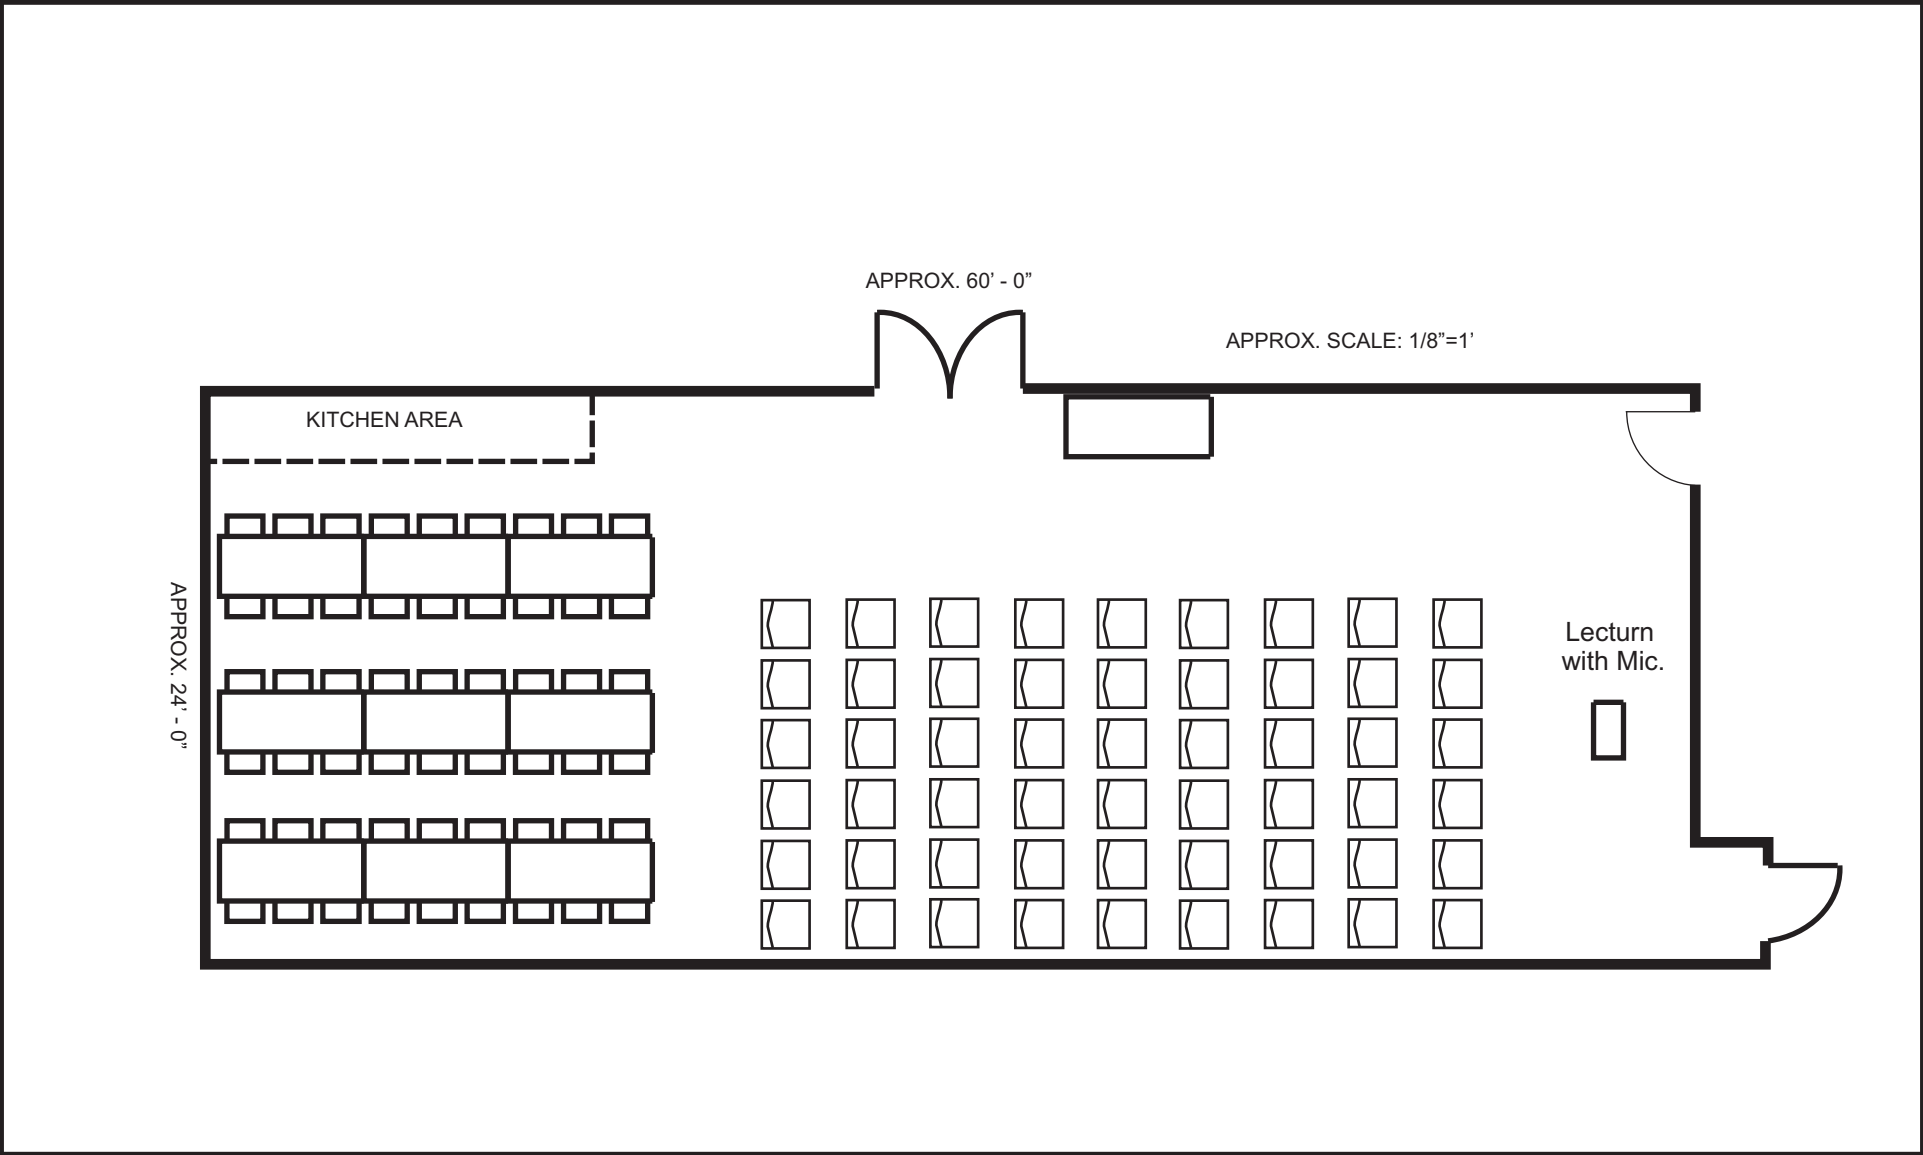

**LEISURE HALL**  
519.323.1801, 850 Princess Street, Mount Forest, N0G 2L3

Wellington North  
Simply Explore

Board  
 Meeting Set Up  
 60 Chairs, 4 Tables w/16 Chairs

Mount Forest & District Sports Complex

**LEISURE HALL**  
 519.323.1801, 850 Princess Street, Mount Forest, N0G 2L3

Wellington North  
 Simply Explore

Chairs Only with Directors Tables  
 Meeting Set Up  
 60 Chairs

Mount Forest & District Sports Complex

**LEISURE HALL**

519.323.1801, 850 Princess Street, Mount Forest, N0G 2L3

Wellington North  
 Simply Explore

Chairs with Eating Area  
 Meeting Set Up  
 54 Chairs, 9 Tables w/54 Chairs

Mount Forest & District Sports Complex