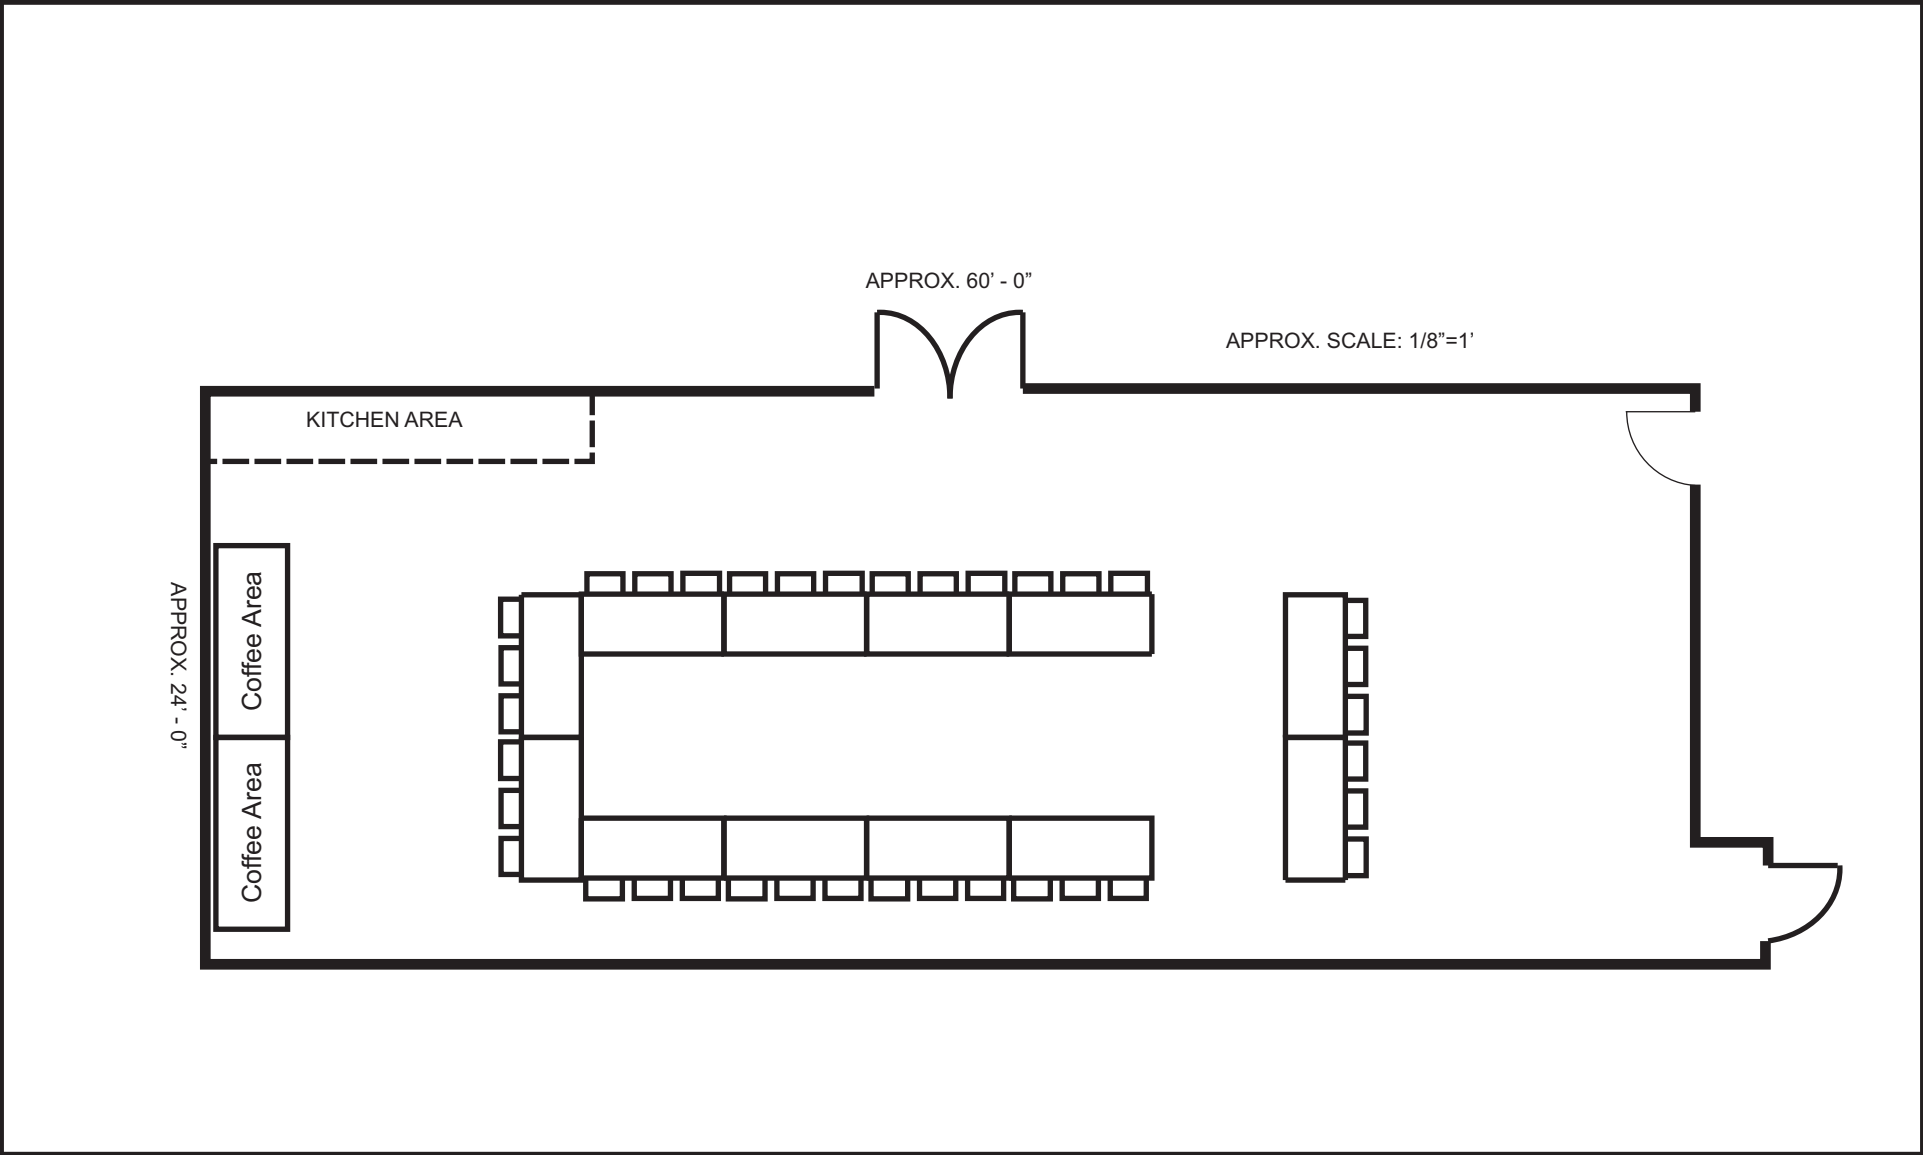

Mount Forest & District Sports Complex

**LEISURE HALL**

519.323.1801, 850 Princess Street, Mount Forest, N0G 2L3

Wellington North  
Simply Explore

"U" Shaped  
Meeting Set Up  
14 Tables w36 Chairs

Mount Forest & District Sports Complex

**LEISURE HALL**  
519.323.1801, 850 Princess Street, Mount Forest, N0G 2L3

Wellington North  
Simply Explore

Board  
 Meeting Set Up  
 60 Chairs, 4 Tables w/16 Chairs

Mount Forest & District Sports Complex