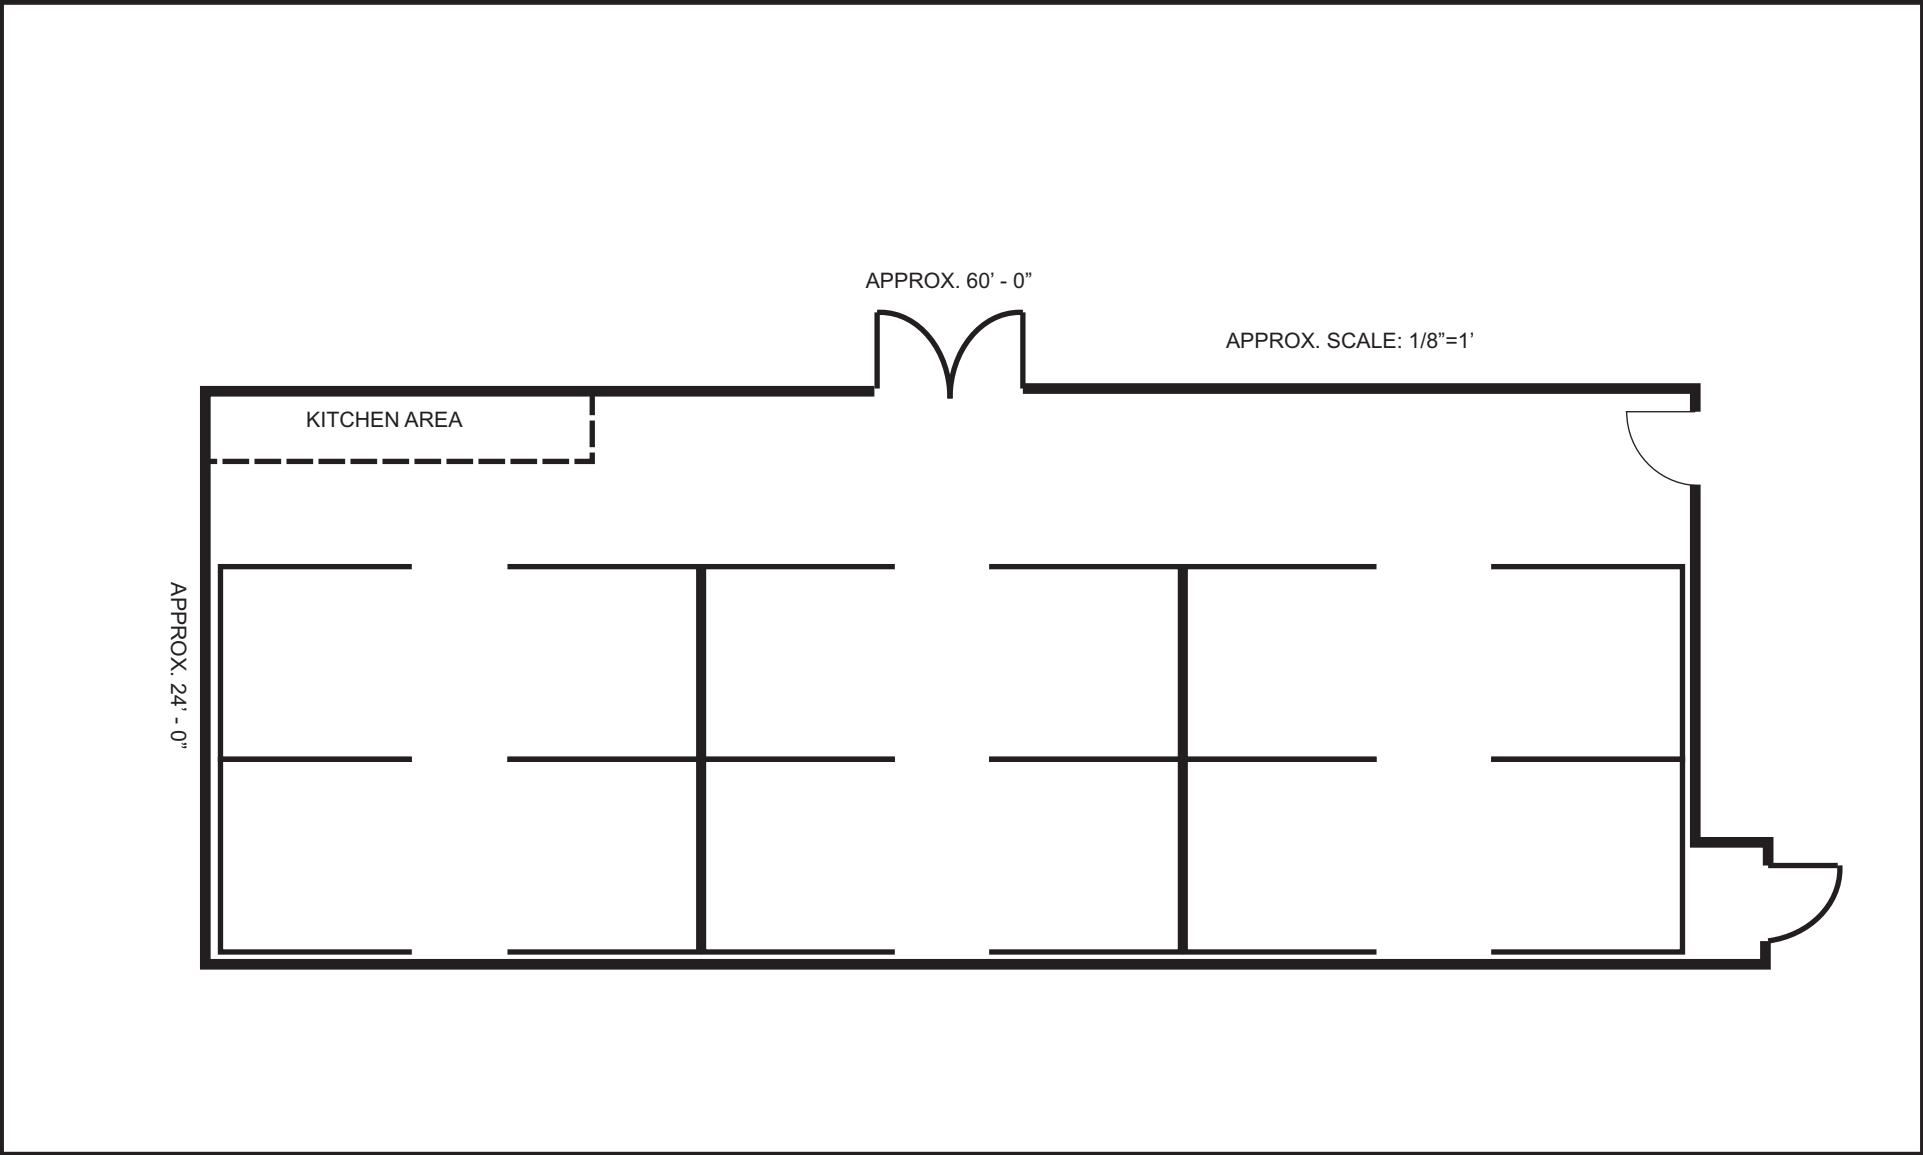

Wellington North  
 Simply Explore

Sports Registration  
 Meeting Set Up  
 9 Tables w/39 Chairs

Mount Forest & District Sports Complex

**LEISURE HALL**  
 519.323.1801, 850 Princess Street, Mount Forest, N0G 2L3

Wellington North  
 Simply Explore

APPROX. 24' - 0"

KITCHEN AREA

APPROX. 60' - 0"

APPROX. SCALE: 1/8"=1'

Trade Show  
Set Up  
12 Tables

Mount Forest & District Sports Complex

**LEISURE HALL**  
519.323.1801, 850 Princess Street, Mount Forest, N0G 2L3