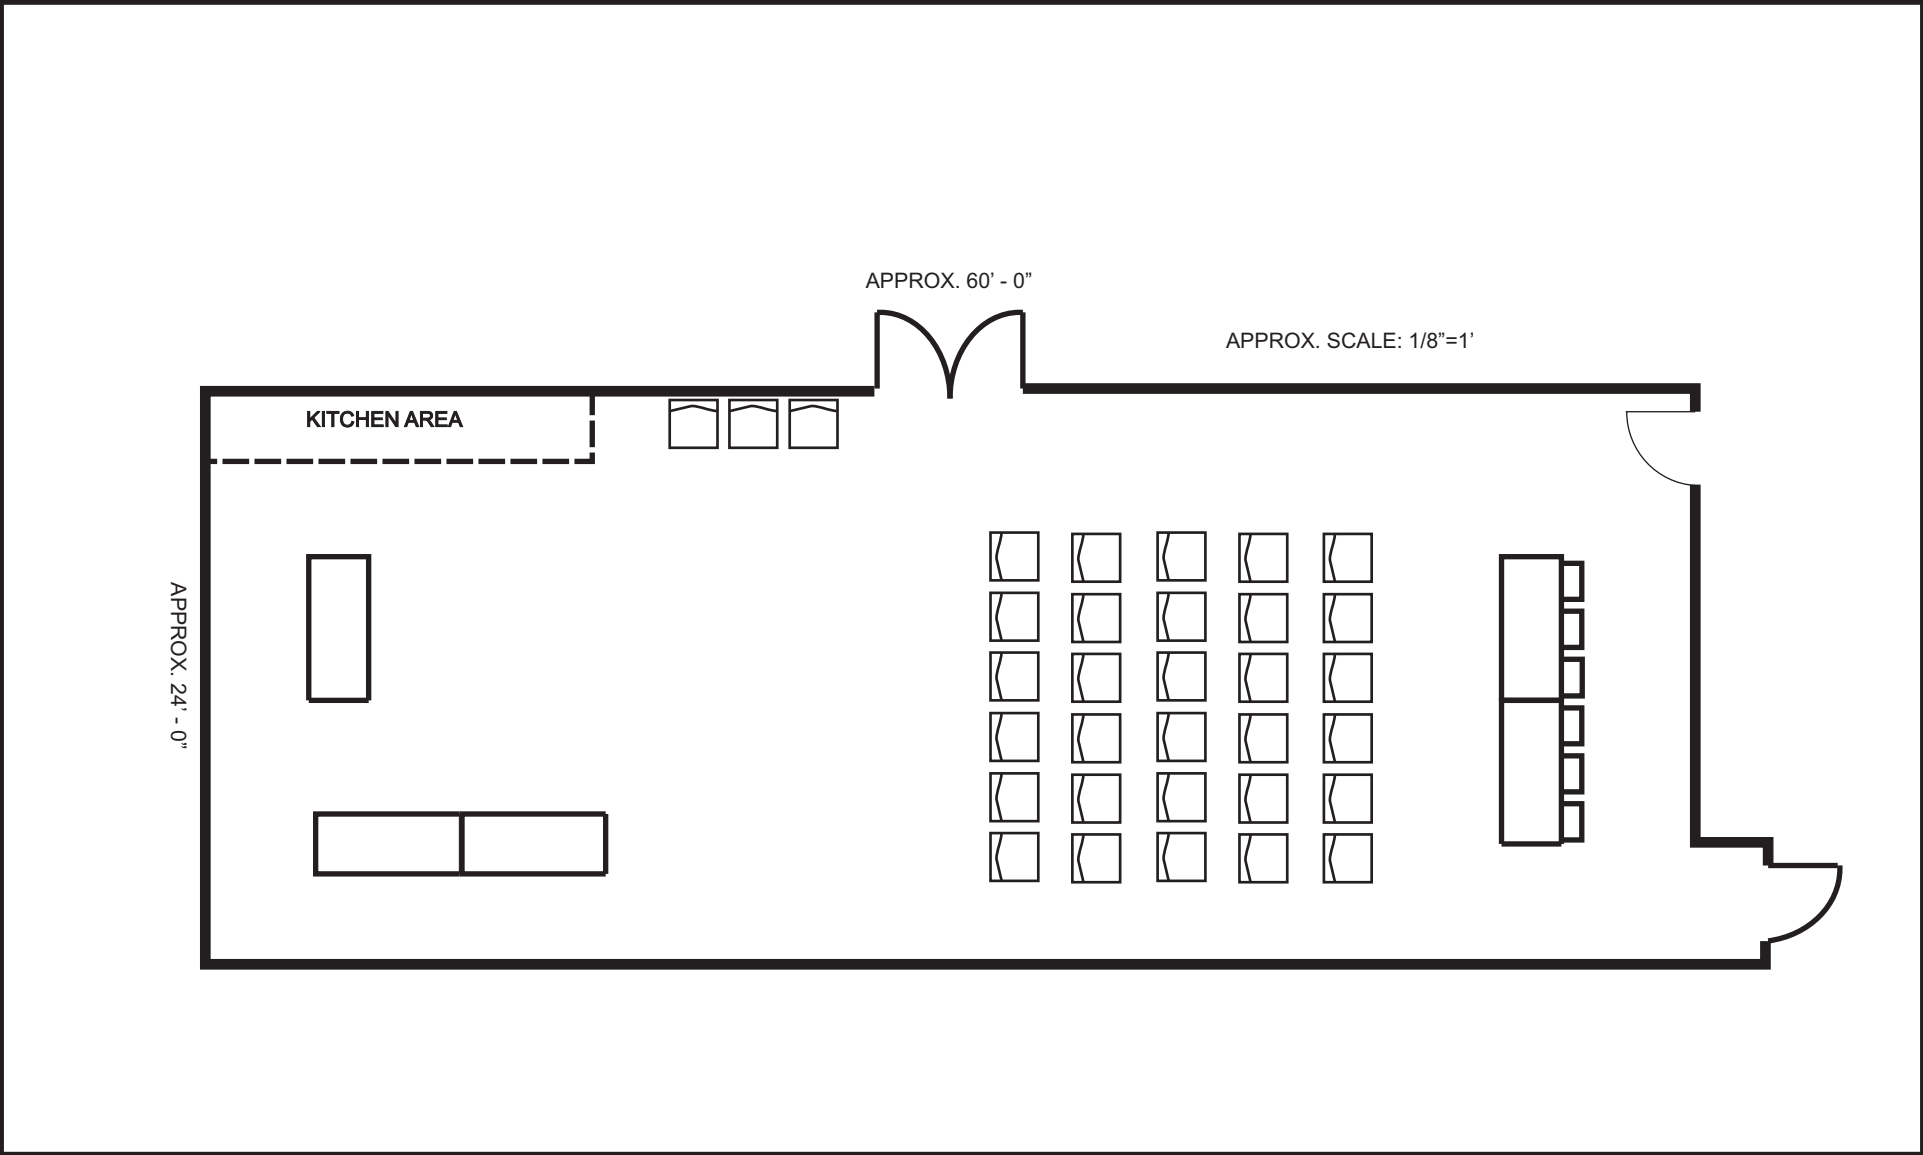

**LEISURE HALL**  
 519.323.1801, 850 Princess Street, Mount Forest, N0G 2L3

[in](#) [f](#) [t](#) **Wellington North**  
 Simply Explore

Meeting with Display Tables  
 Set Up  
 84 Chairs, 6 Tables

Mount Forest & District Sports Complex

**LEISURE HALL**

519.323.1801, 850 Princess Street, Mount Forest, N0G 2L3

Wellington North  
 Simply Explore

Pioneer Hibred  
 Meeting Set Up  
 40 Chairs, 8 Rounds, 4 - 6" Rectangular

Mount Forest & District Sports Complex

**LEISURE HALL**

519.323.1801, 850 Princess Street, Mount Forest, N0G 2L3

Wellington North  
 Simply Explore

Public Meeting  
 Meeting Set Up  
 39 Chairs, 5 Tables

Mount Forest & District Sports Complex

**LEISURE HALL**