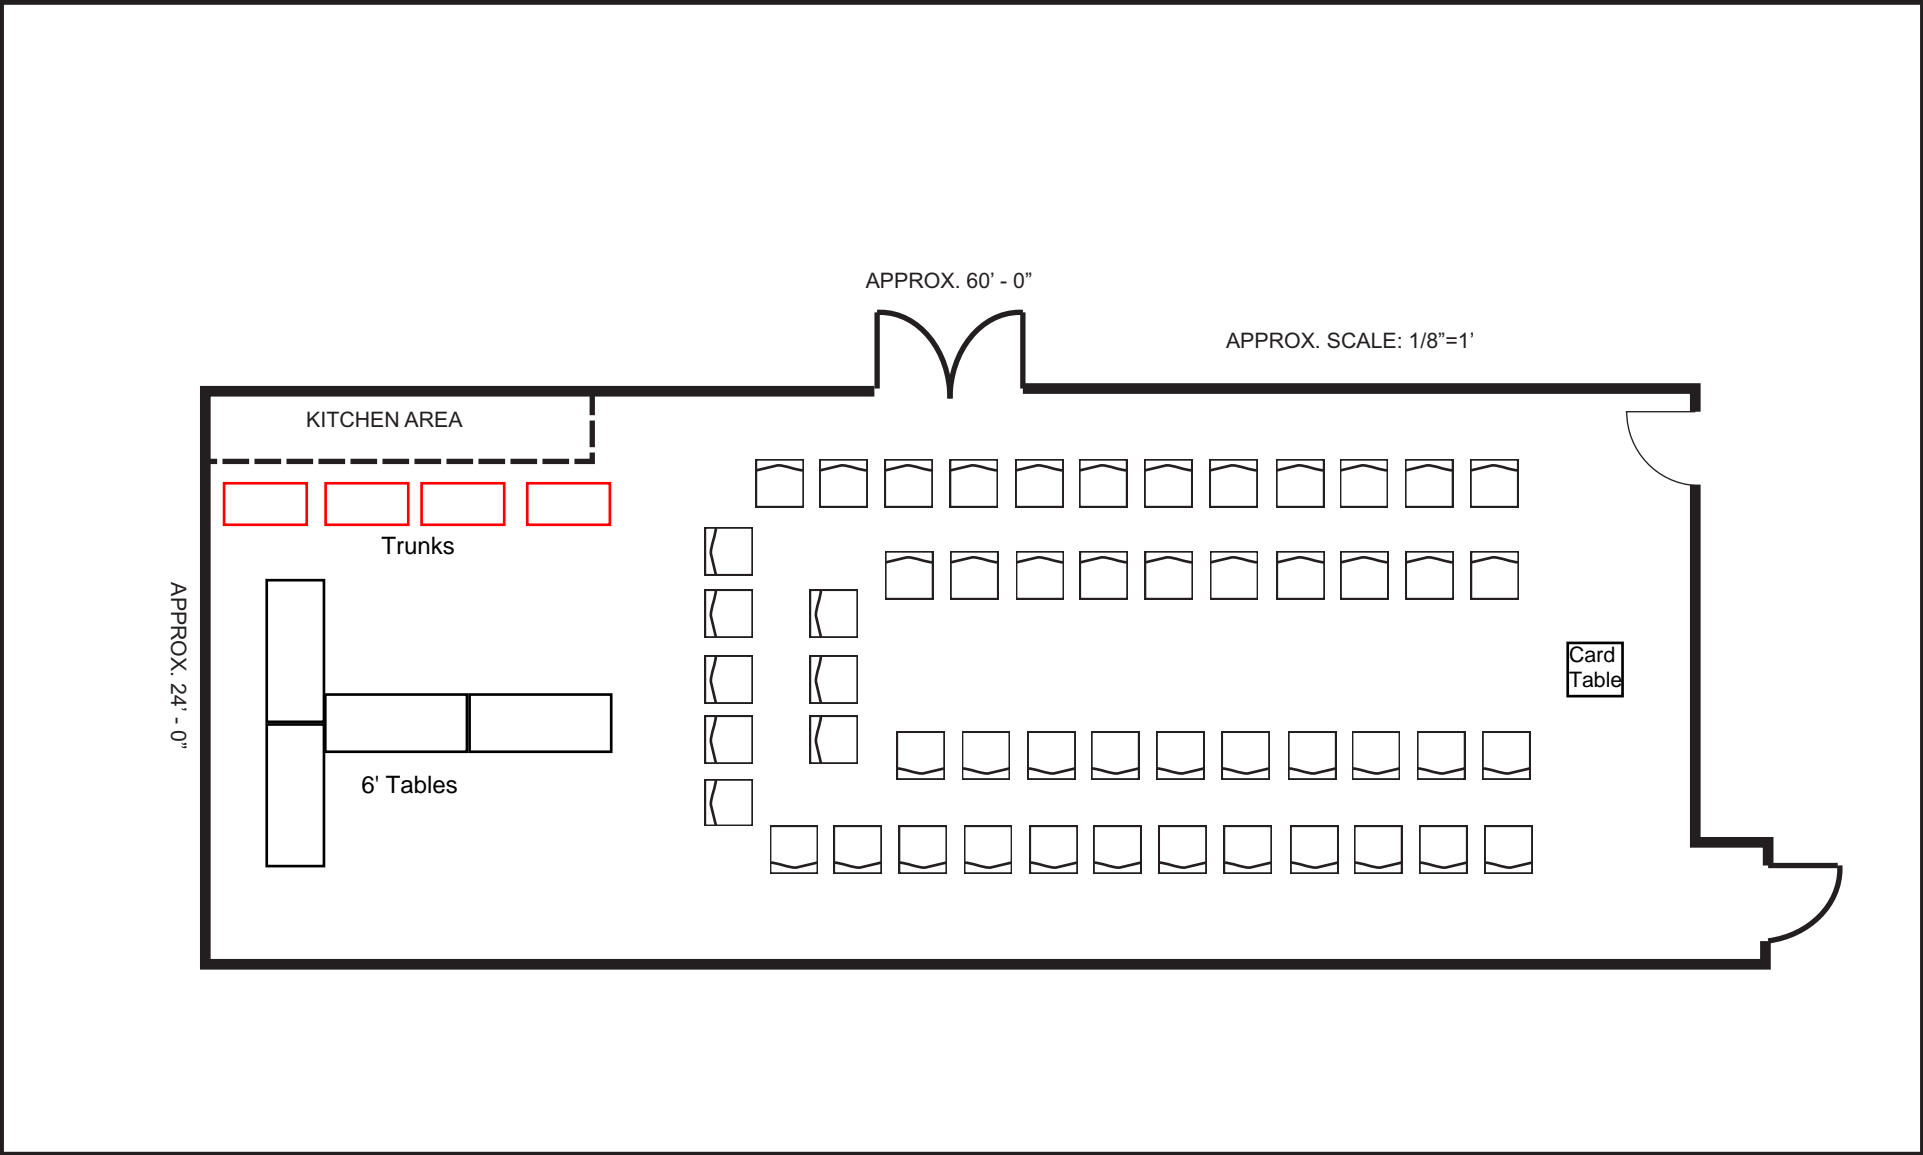

Wellington North  
 Simply Explore

APPROX. 24' - 0"

KITCHEN AREA

APPROX. 60' - 0"

APPROX. SCALE: 1/8"=1'

Trade Show  
Set Up  
12 Tables

Mount Forest & District Sports Complex

**LEISURE HALL**  
519.323.1801, 850 Princess Street, Mount Forest, N0G 2L3

**Wellington North**  
Simply Explore

Weight Watchers  
Meeting Set Up  
54 Chairs

Mount Forest & District Sports Complex

**LEISURE HALL**

519.323.1801, 850 Princess Street, Mount Forest, N0G 2L3

Wellington North  
Simply Explore