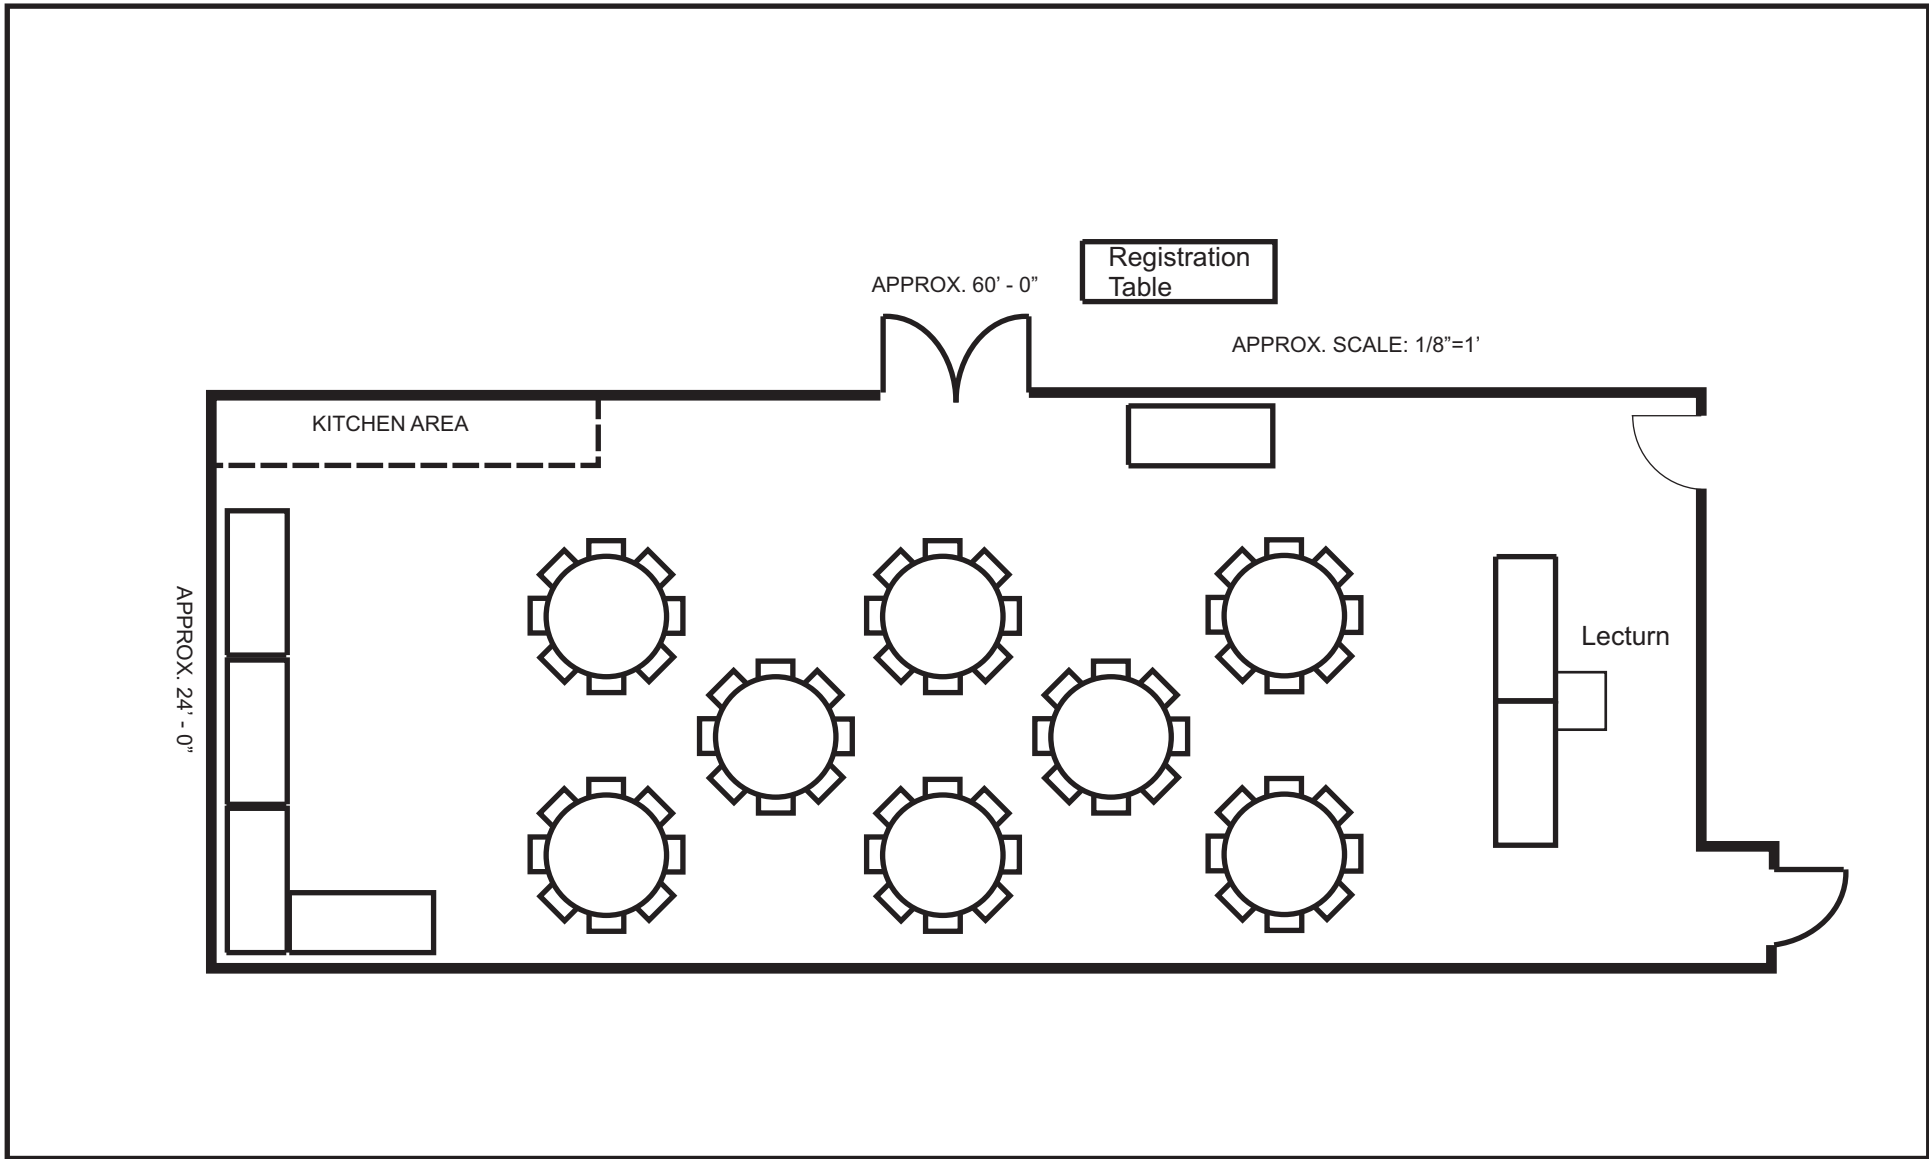

Mayor's Breakfast
Meeting Set Up
8 Round w/64 Chairs, 8 Rectangular Tables

Mount Forest & District Sports Complex

LEISURE HALL
519.323.1801, 850 Princess Street, Mount Forest, N0G 2L3

[in](#) [f](#) [t](#) **Wellington North**
Simply Explore