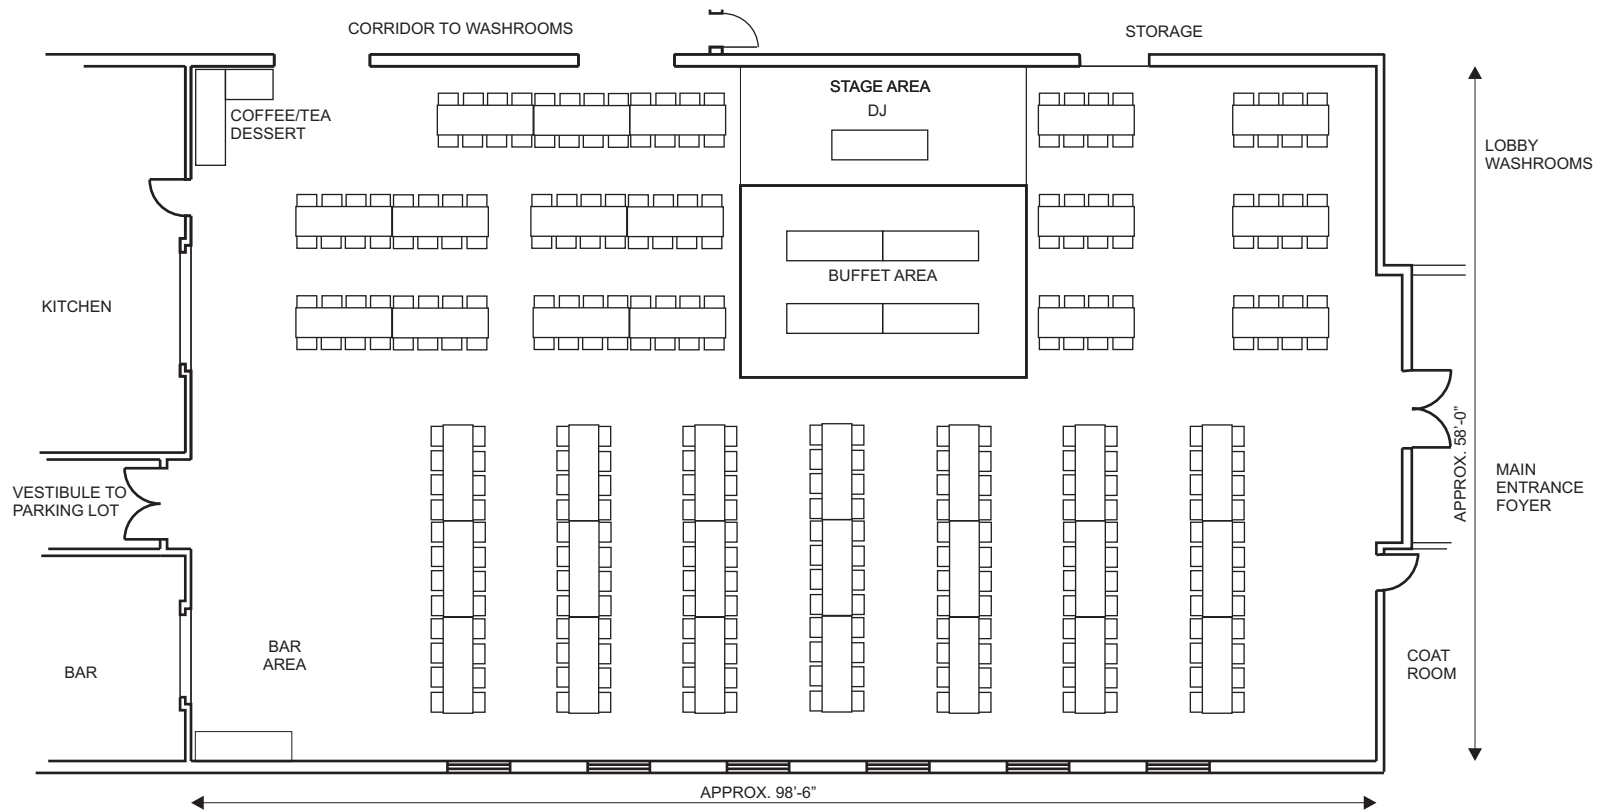

Banquet with Buffet on Dance Floor!
Set Up
46 Rectangular Tables, 304 Chairs

Mount Forest & District Sports Complex

COMMUNITY HALL

519.323.1801, 850 Princess Street, Mount Forest, N0G 2L3

Wellington North
Simply Explore