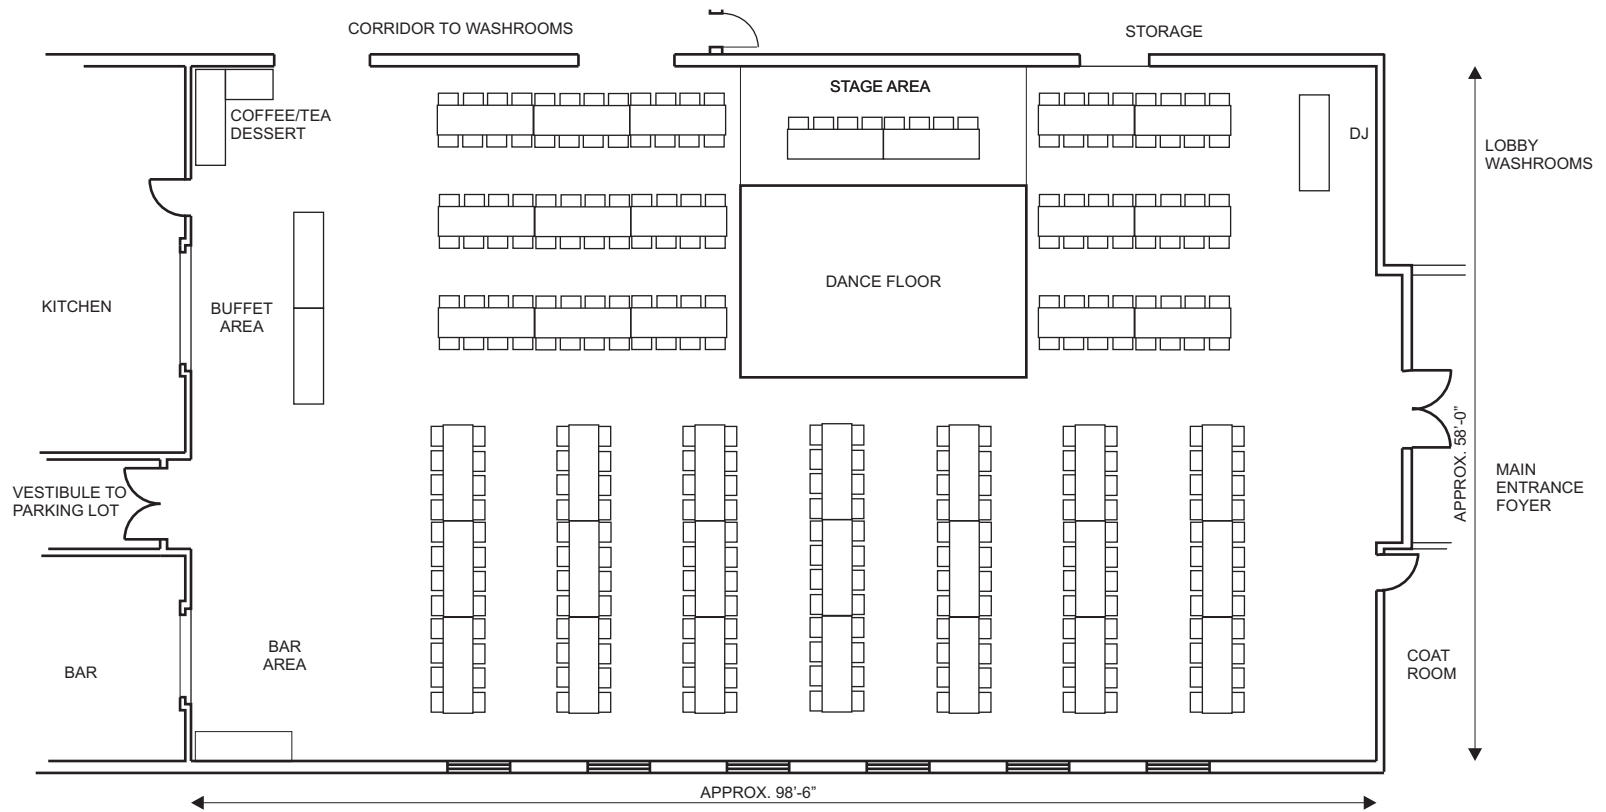

Wedding Rectangular
Set Up
45 Rectangular Tables, 296 Chair

Mount Forest & District Sports Complex

COMMUNITY HALL

519.323.1801, 850 Princess Street, Mount Forest, N0G 2L3

Wellington North
Simply Explore