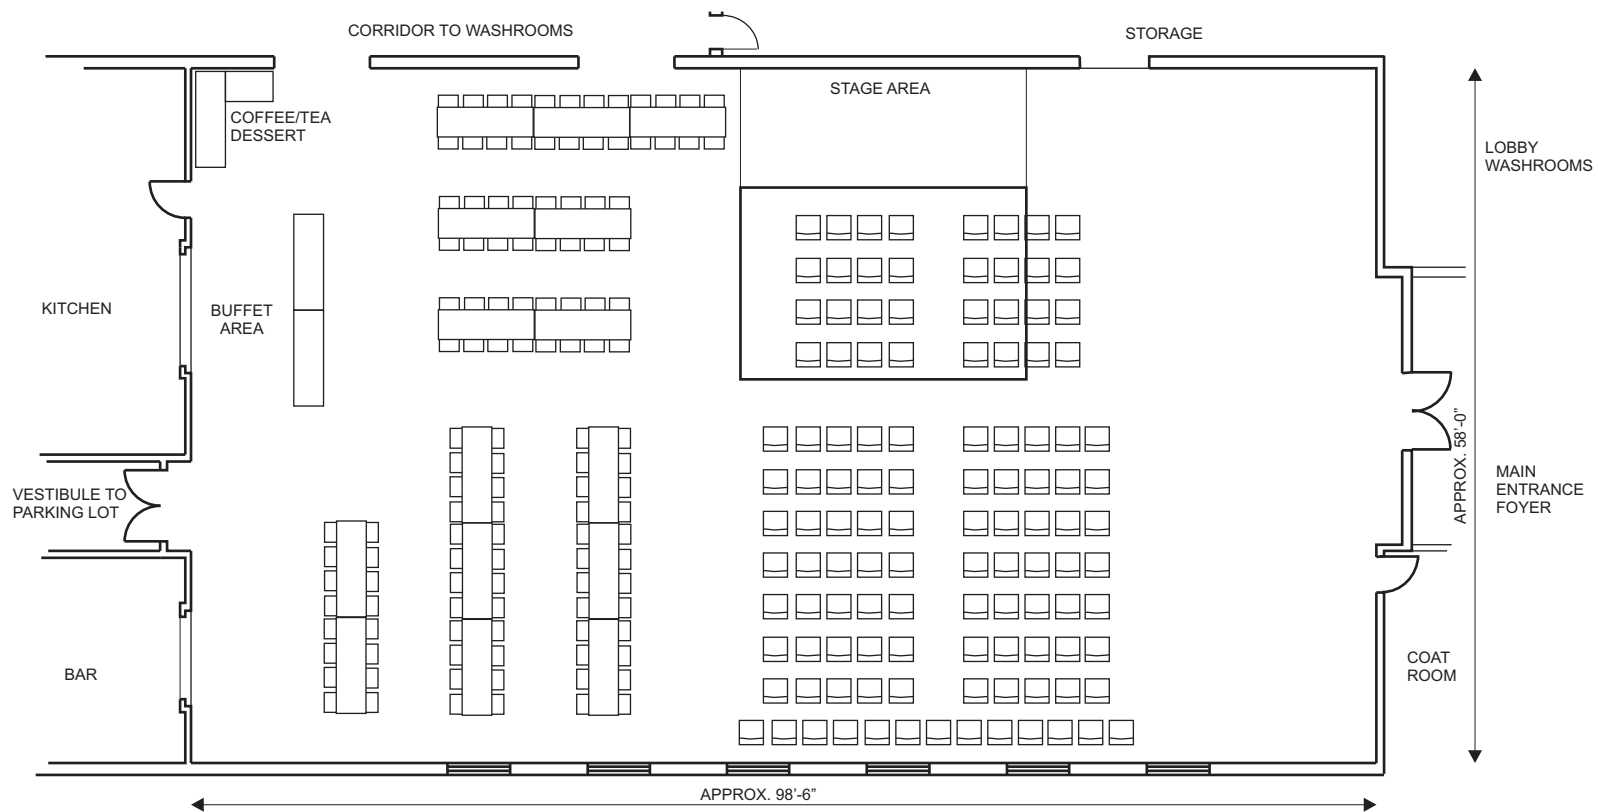

COMMUNITY HALL

519.323.1801, 850 Princess Street, Mount Forest, N0G 2L3

Wellington North
Simply Explore

Theatre Set Up with Breakout Meetings
 Set Up
 26 Rectangular Tables, 176 Chairs

Mount Forest & District Sports Complex

COMMUNITY HALL

519.323.1801, 850 Princess Street, Mount Forest, N0G 2L3

Wellington North
 Simply Explore

Theatre with Buffet Seating
 Set Up
 19 Rectangular Tables, 235 Chairs

Mount Forest & District Sports Complex