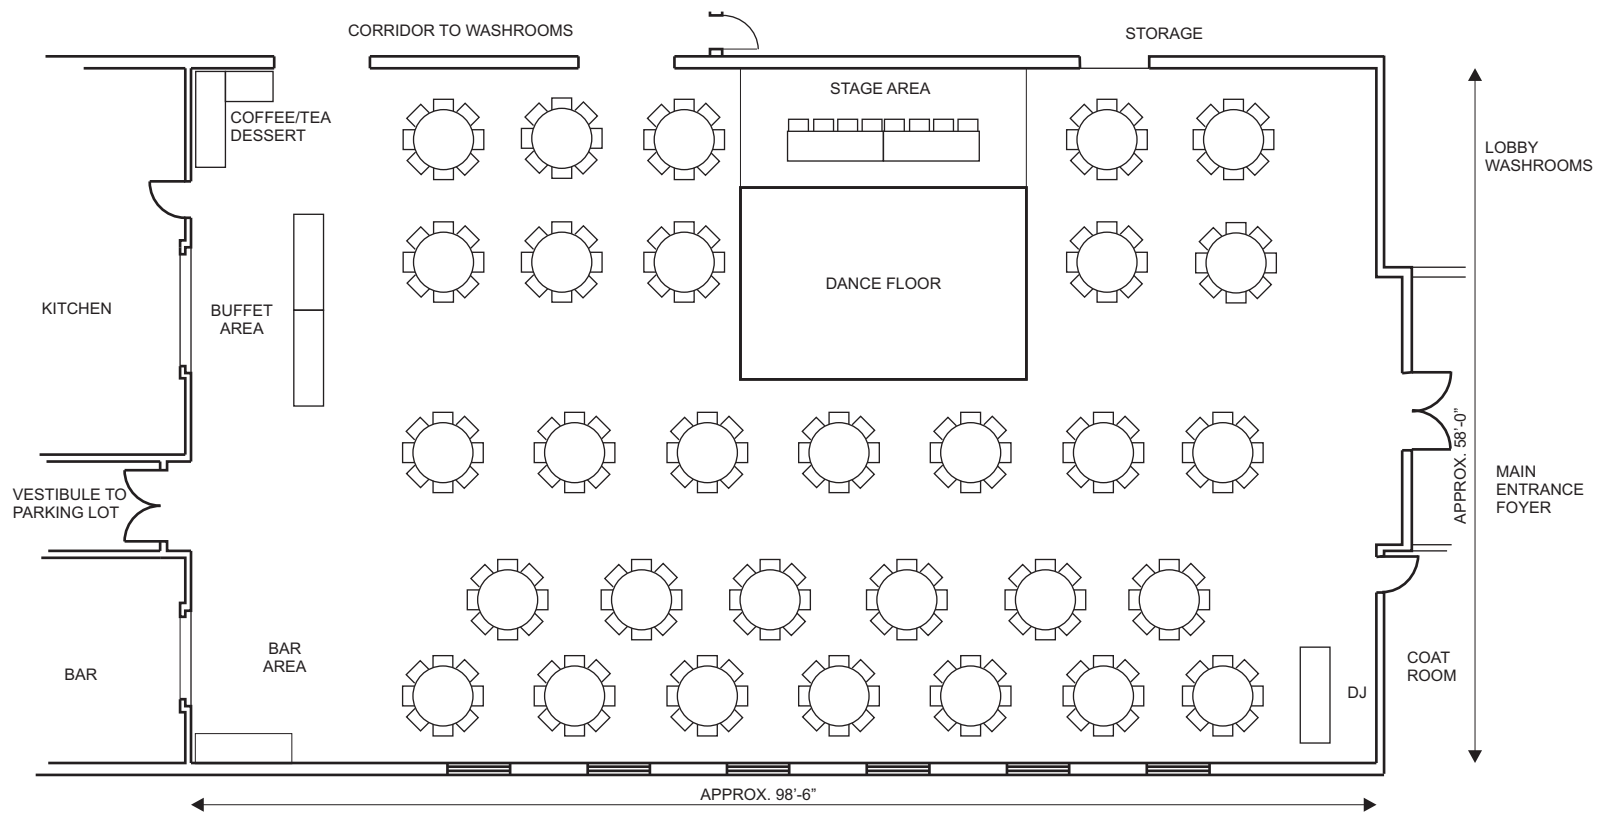

519.323.1801, 850 Princess Street, Mount Forest, N0G 2L3

Wellington North
Simply Explore

Wedding Ceremony w/Dinner
 Set Up
 20 Round Tables, 315 Chairs, 6 Rectangular Tables

Mount Forest & District Sports Complex

COMMUNITY HALL

519.323.1801, 850 Princess Street, Mount Forest, N0G 2L3

Wellington North
 Simply Explore

Wedding Rectangular
Set Up
45 Rectangular Tables, 296 Chair

Mount Forest & District Sports Complex

COMMUNITY HALL

519.323.1801, 850 Princess Street, Mount Forest, N0G 2L3

Wellington North
Simply Explore

Wedding Round Table
Set Up
30 Round, 8 Rectangular Tables, 248 Chairs

Mount Forest & District Sports Complex

COMMUNITY HALL