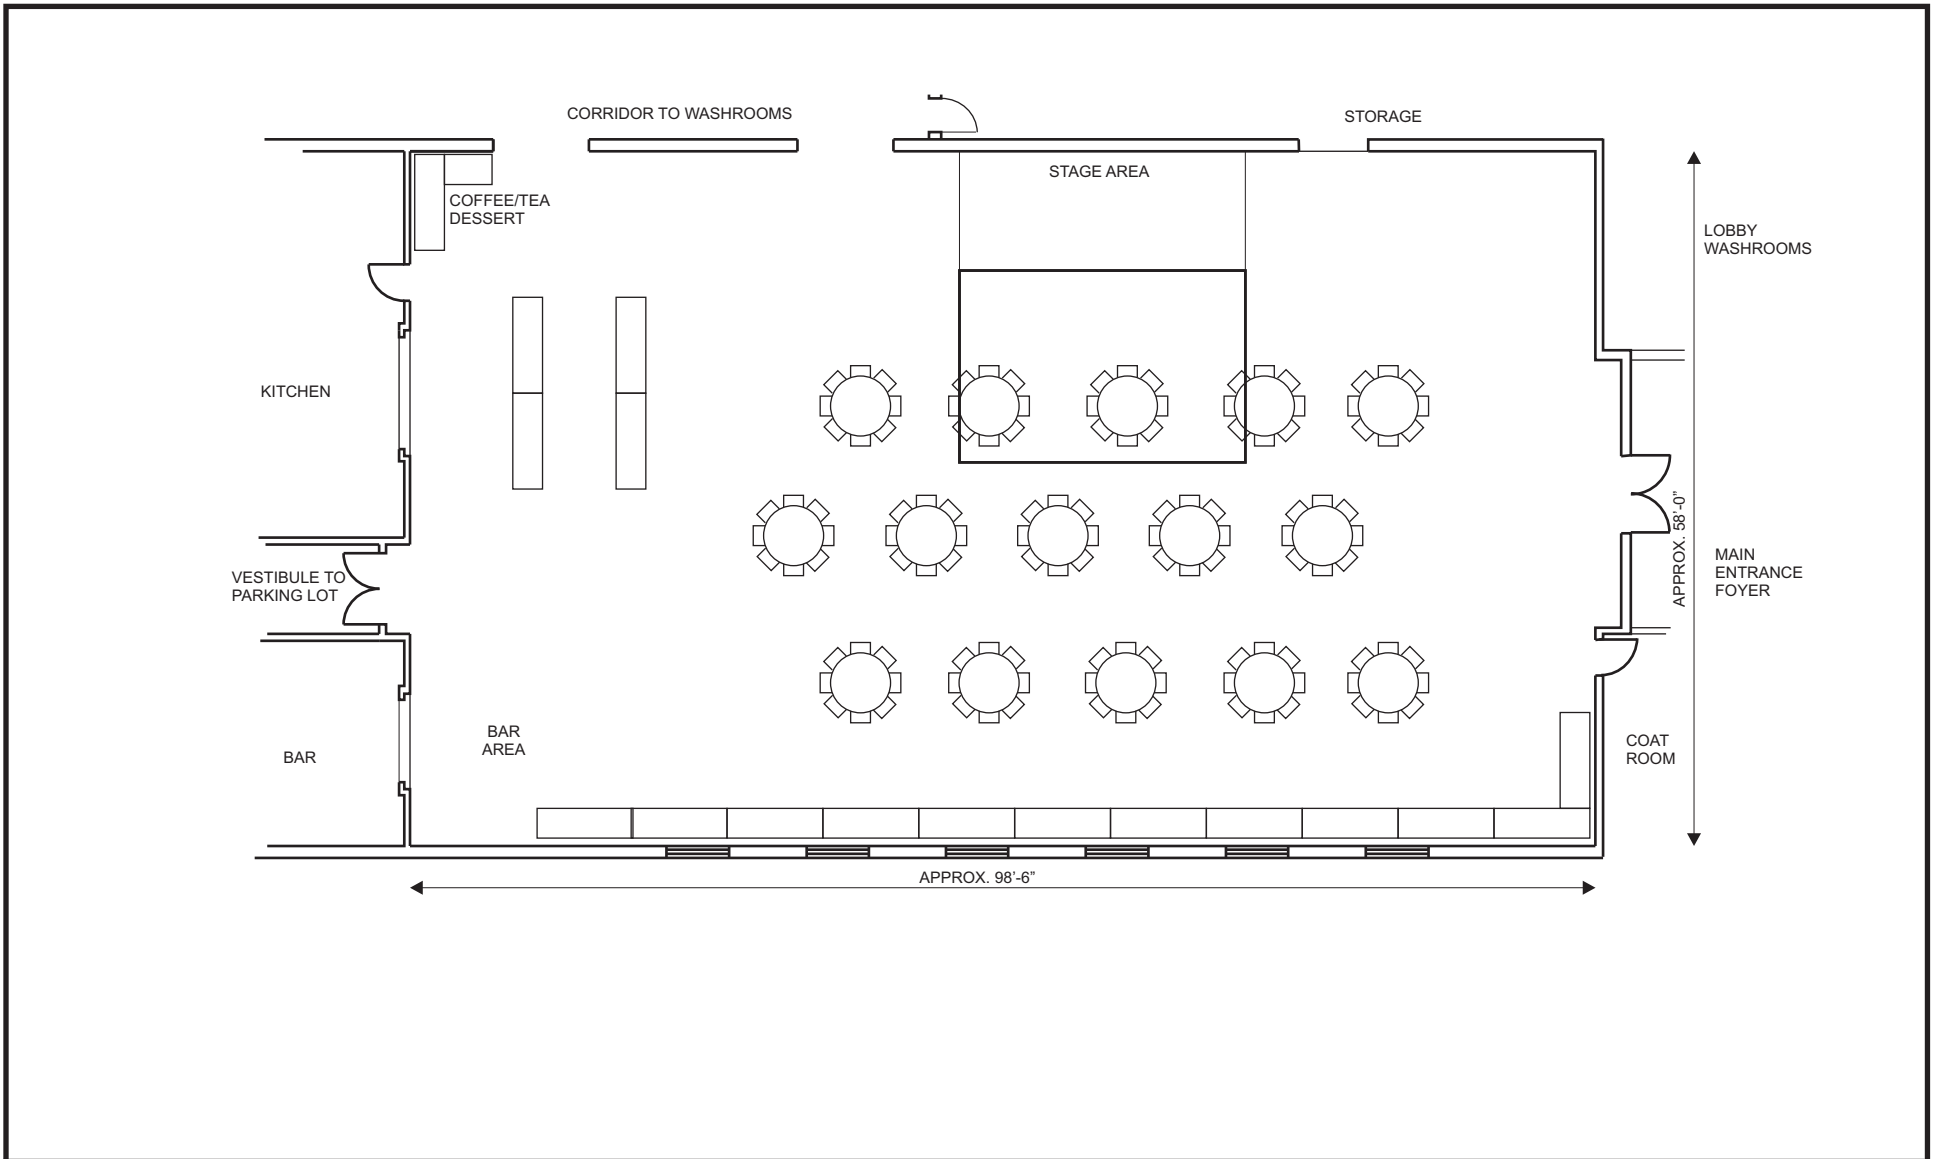

Fundraiser Dinner
Set Up
18 Rectangular Tables, 15 Round Tables, 120 Chairs

Mount Forest & District Sports Complex

COMMUNITY HALL

519.323.1801, 850 Princess Street, Mount Forest, N0G 2L3

Wellington North
Simply Explore