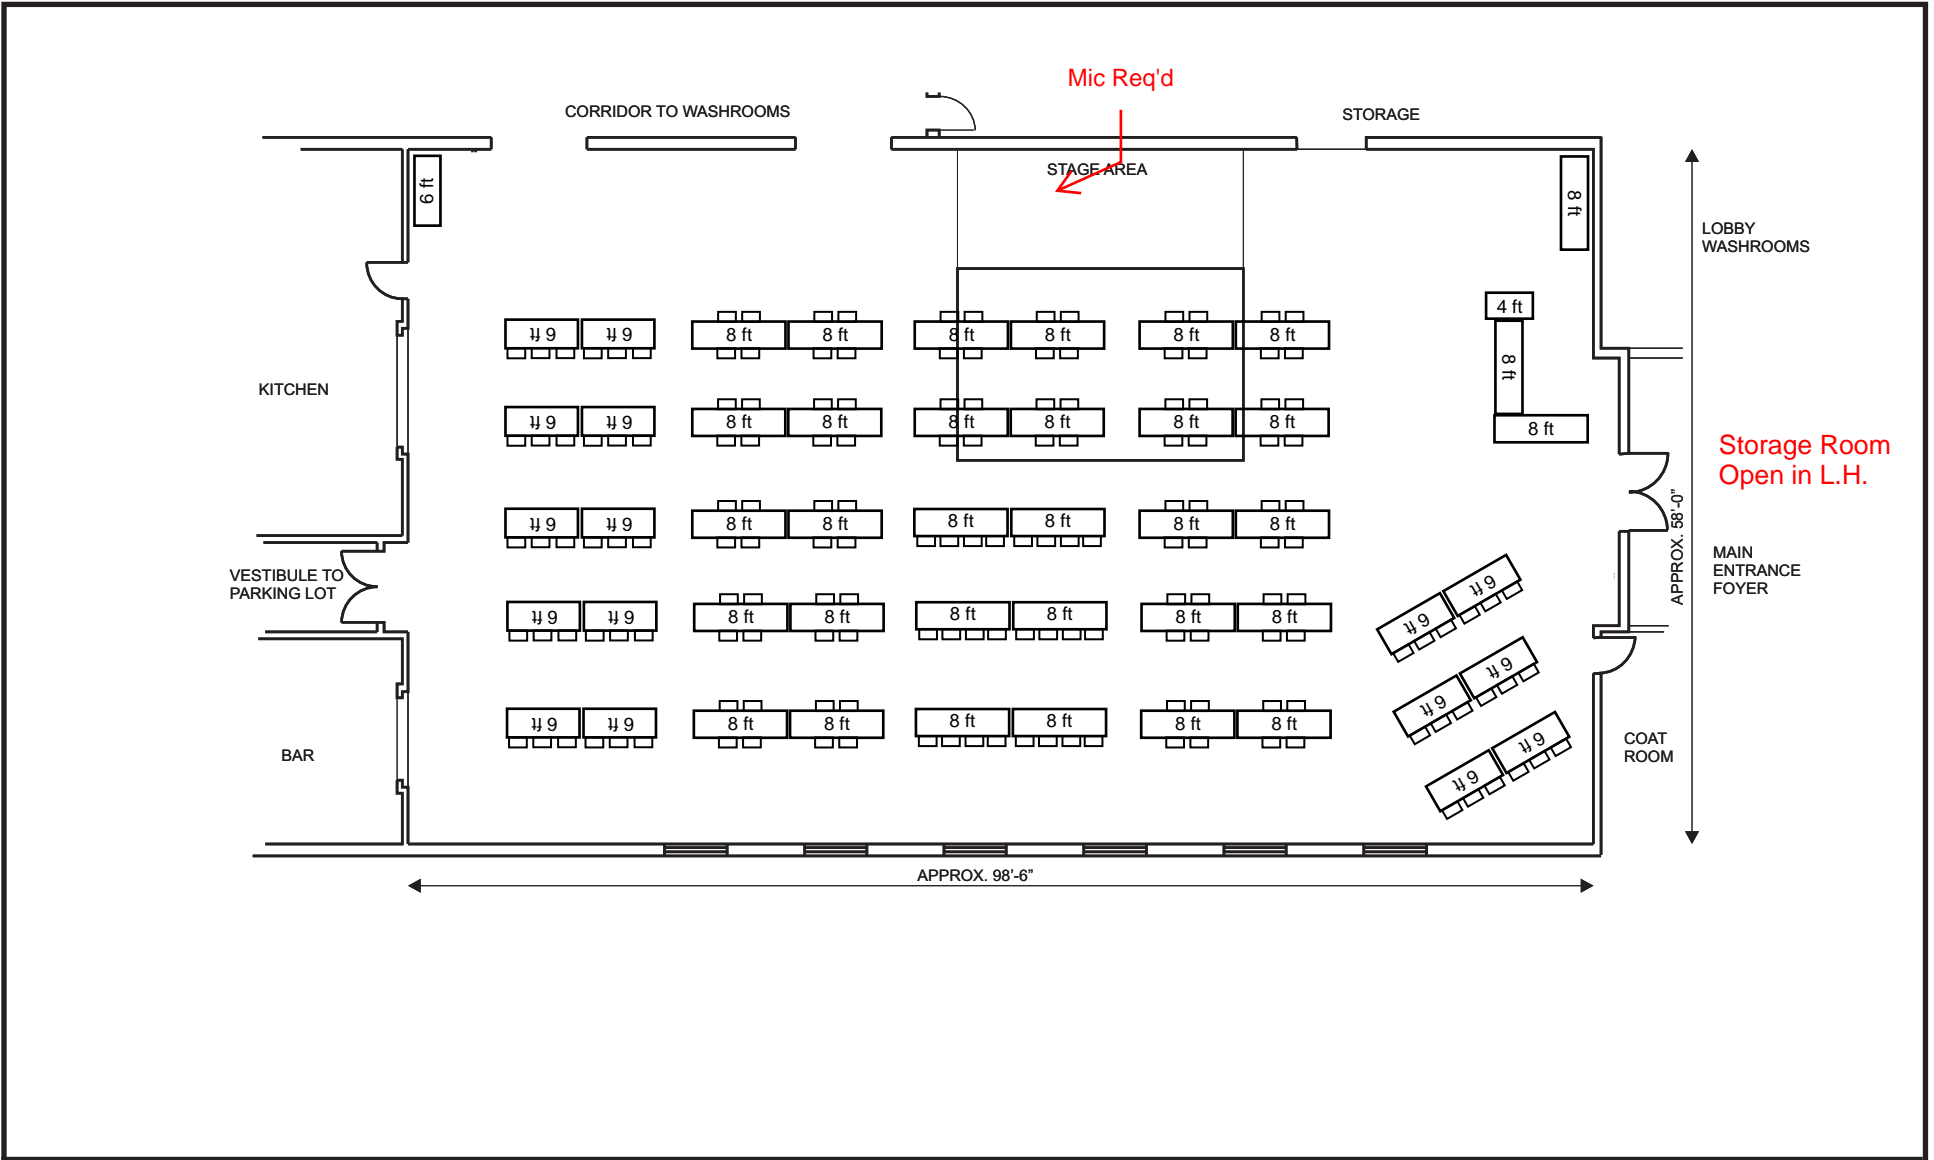

Mount Forest & District Sports Complex

COMMUNITY HALL

519.323.1801, 850 Princess Street, Mount Forest, N0G 2L3

Wellington North
 Simply Explore

Round Tables for 200
 Set Up
 25 Round Tables, 200 Chairs, 6 Rectangular Tables

Mount Forest & District Sports Complex

COMMUNITY HALL

519.323.1801, 850 Princess Street, Mount Forest, N0G 2L3

Wellington North
 Simply Explore

Senior Cards & Potluck ONLY
 Set Up
 (17) 6' Tables, (33) 8' Tables, (1) 4' Table, 68 Chairs