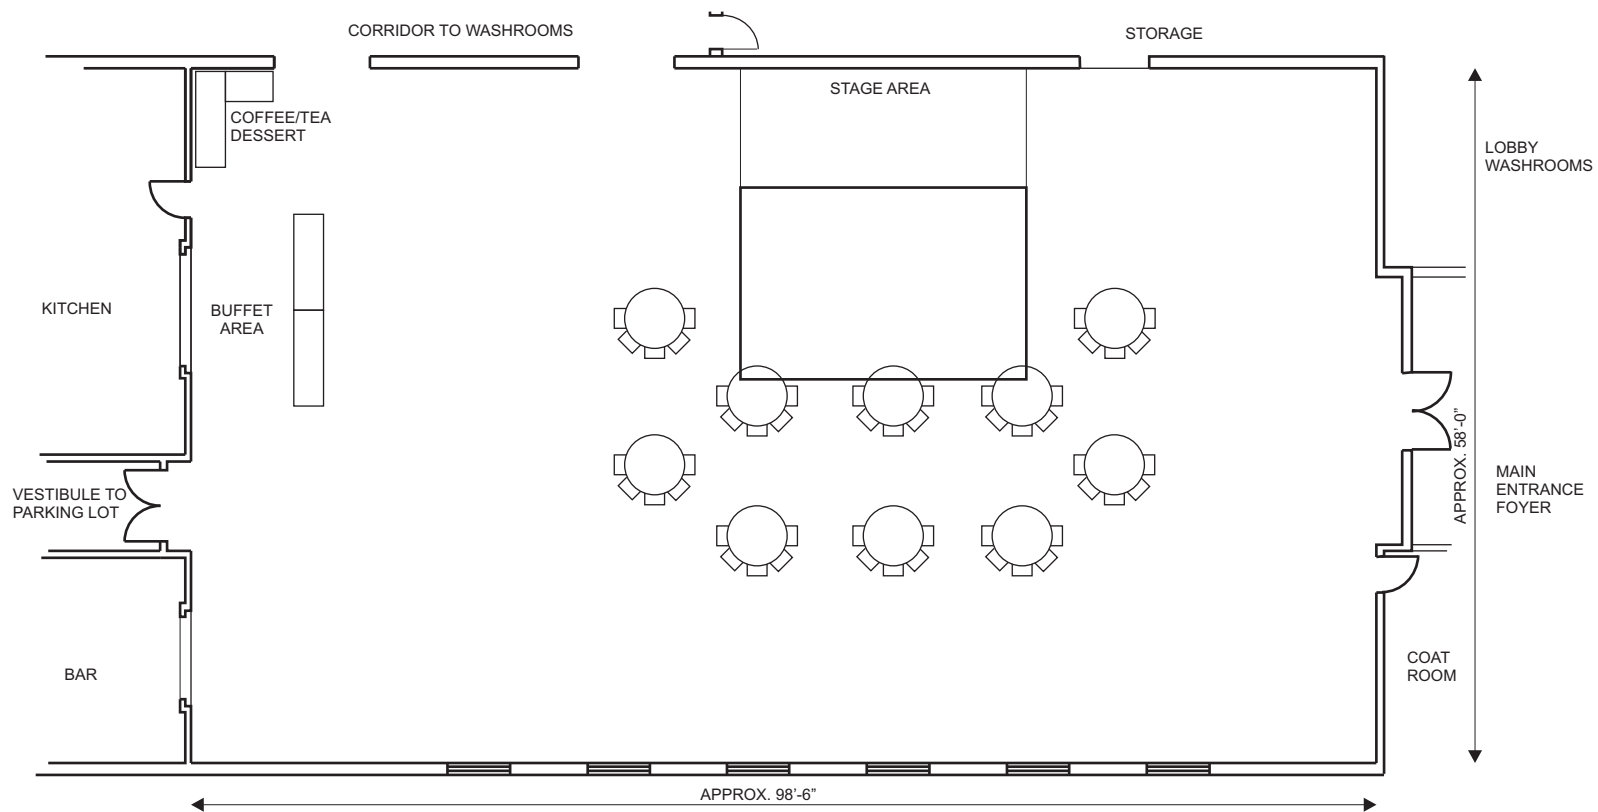

Mount Forest & District Sports Complex

COMMUNITY HALL

519.323.1801, 850 Princess Street, Mount Forest, N0G 2L3

Wellington North
 Simply Explore

Senior Cards & Potluck ONLY
 Set Up
 (17) 6' Tables, (33) 8' Tables, (1) 4' Table, 68 Chairs

Mount Forest & District Sports Complex

COMMUNITY HALL

519.323.1801, 850 Princess Street, Mount Forest, N0G 2L3

Wellington North
 Simply Explore

Small Round Tables for 50
 Meeting Set Up
 10 Round Tables, 50 Chairs, 4 Rectangular Tables