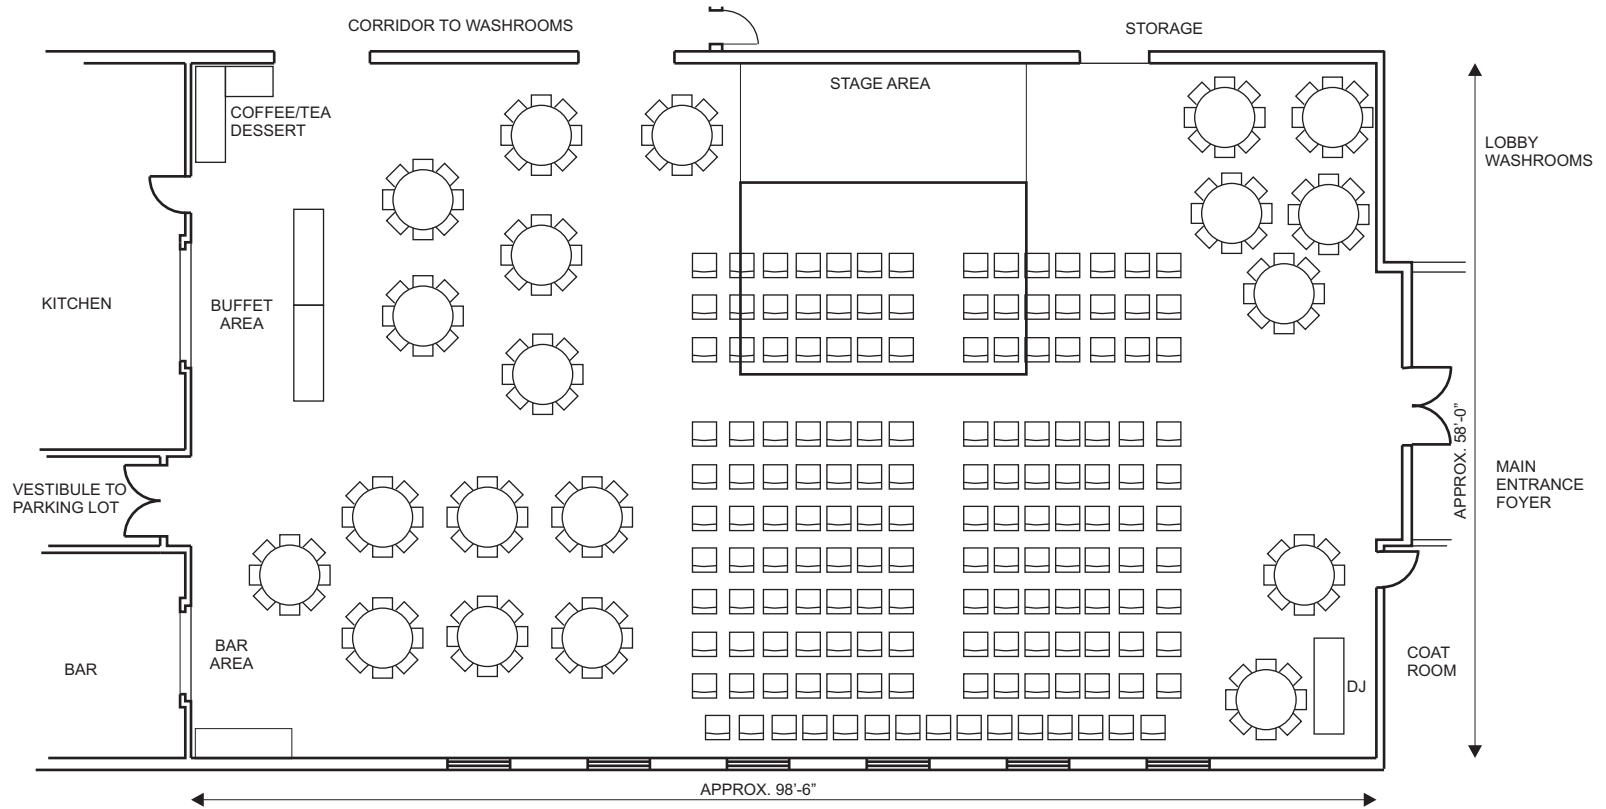

COMMUNITY HALL

519.323.1801, 850 Princess Street, Mount Forest, N0G 2L3

Wellington North
 Simply Explore

Theatre with Buffet Seating
 Set Up
 19 Rectangular Tables, 235 Chairs

Mount Forest & District Sports Complex

COMMUNITY HALL

519.323.1801, 850 Princess Street, Mount Forest, N0G 2L3

Wellington North
 Simply Explore

Trade Show Booth
Set Up
31 Booths, 31 Rectangular Tables

Mount Forest & District Sports Complex

COMMUNITY HALL

519.323.1801, 850 Princess Street, Mount Forest, N0G 2L3

Wellington North
Simply Explore

Wedding Ceremony w/Dinner
 Set Up
 20 Round Tables, 315 Chairs, 6 Rectangular Tables

Mount Forest & District Sports Complex

COMMUNITY HALL

519.323.1801, 850 Princess Street, Mount Forest, N0G 2L3

Wellington North
 Simply Explore

Wedding Rectangular
Set Up
45 Rectangular Tables, 296 Chair

Mount Forest & District Sports Complex

COMMUNITY HALL