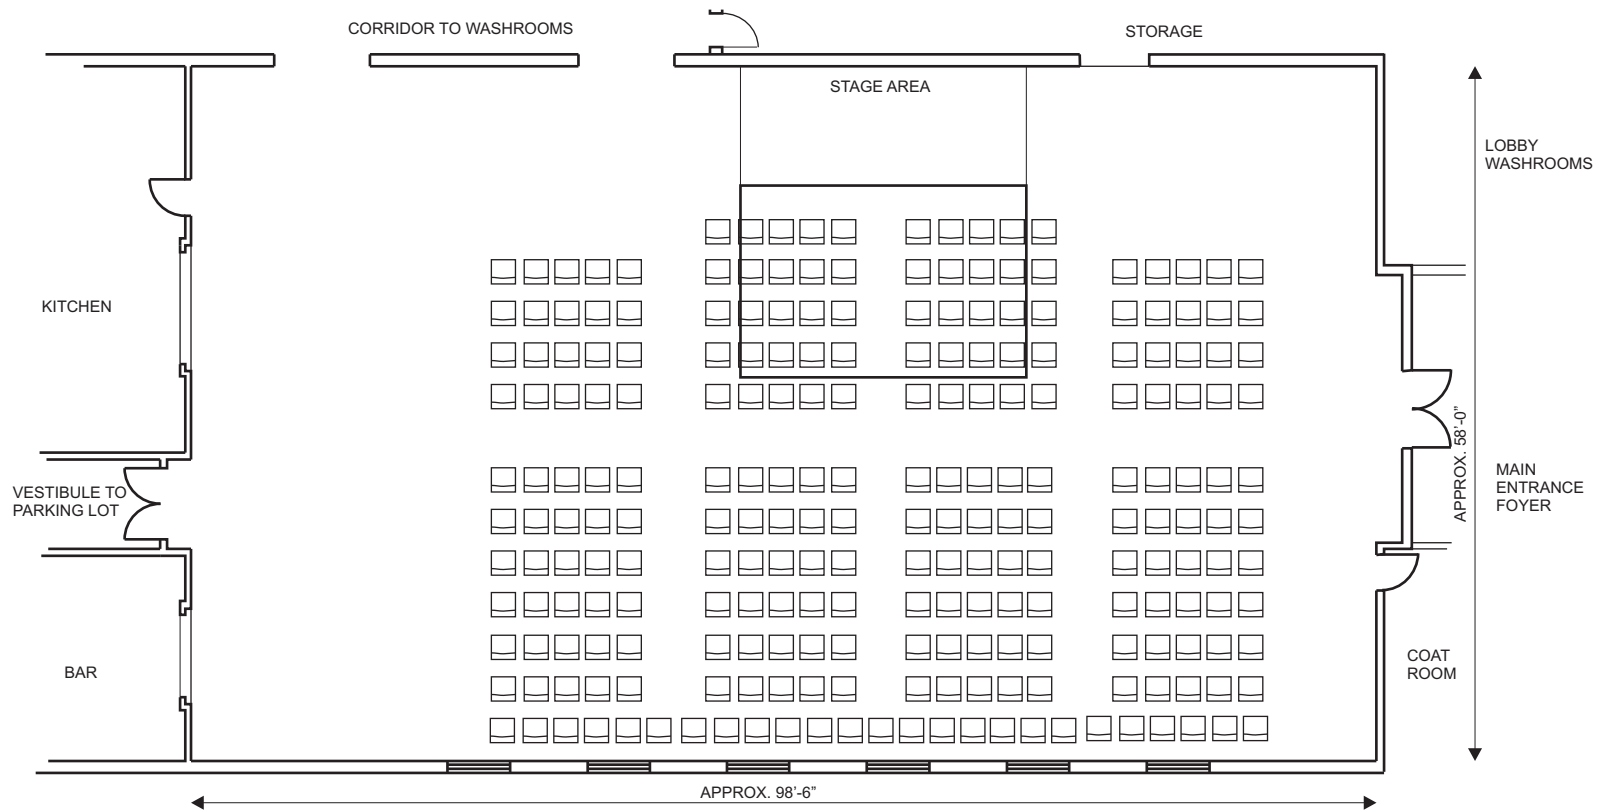

Theater Style
Set Up
235 Chairs

Mount Forest & District Sports Complex

COMMUNITY HALL

519.323.1801, 850 Princess Street, Mount Forest, N0G 2L3

Wellington North
Simply Explore