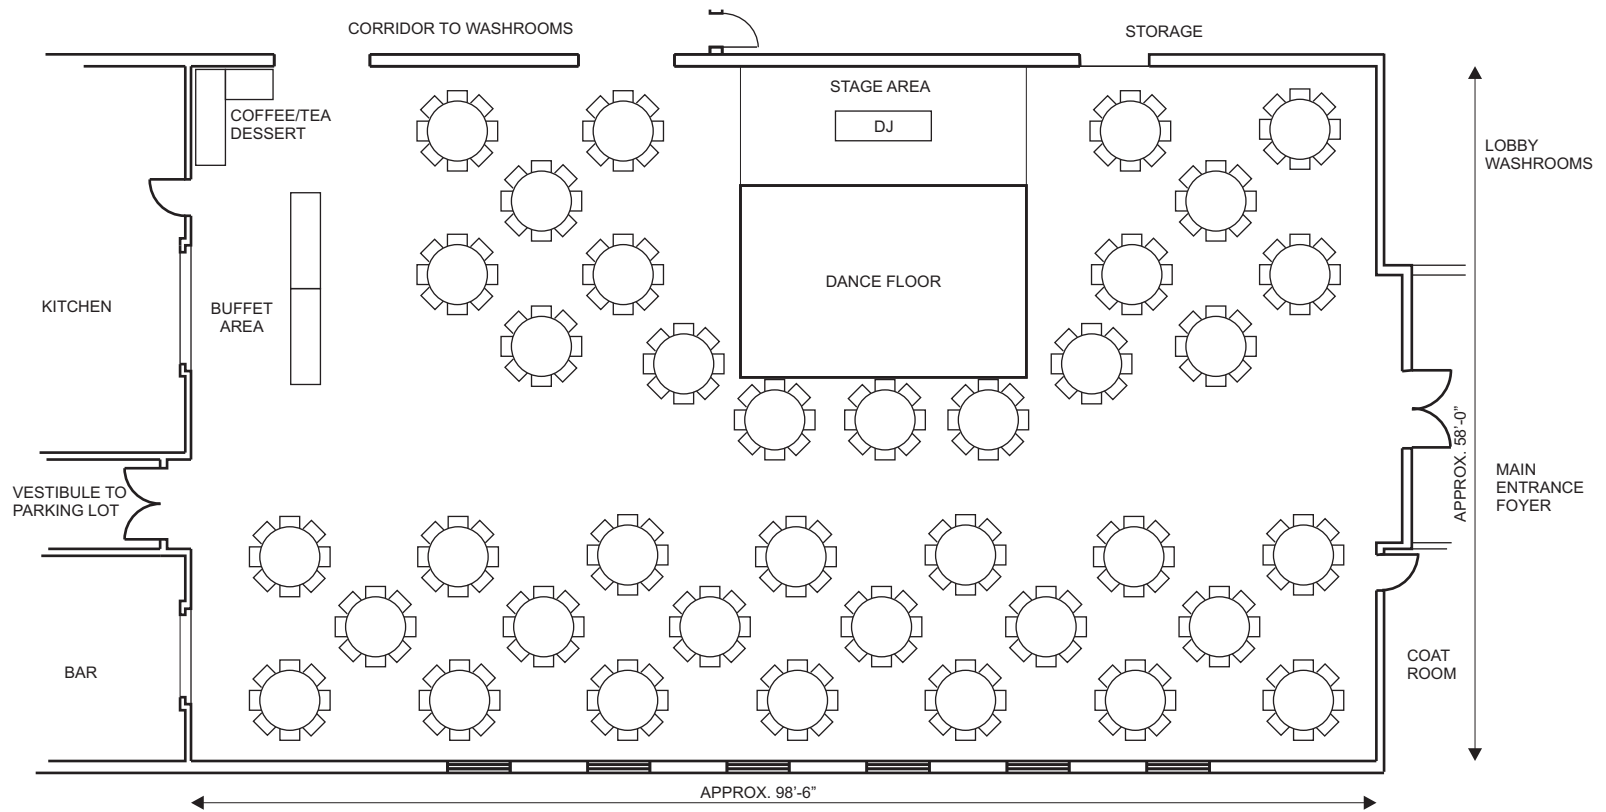

Banquet with Buffet & Bar in Leisure Hall
Set Up
37 Round Tables, 296 Chairs, 5 Rectangular Tables

Mount Forest & District Sports Complex

COMMUNITY HALL

519.323.1801, 850 Princess Street, Mount Forest, N0G 2L3

Wellington North
Simply Explore