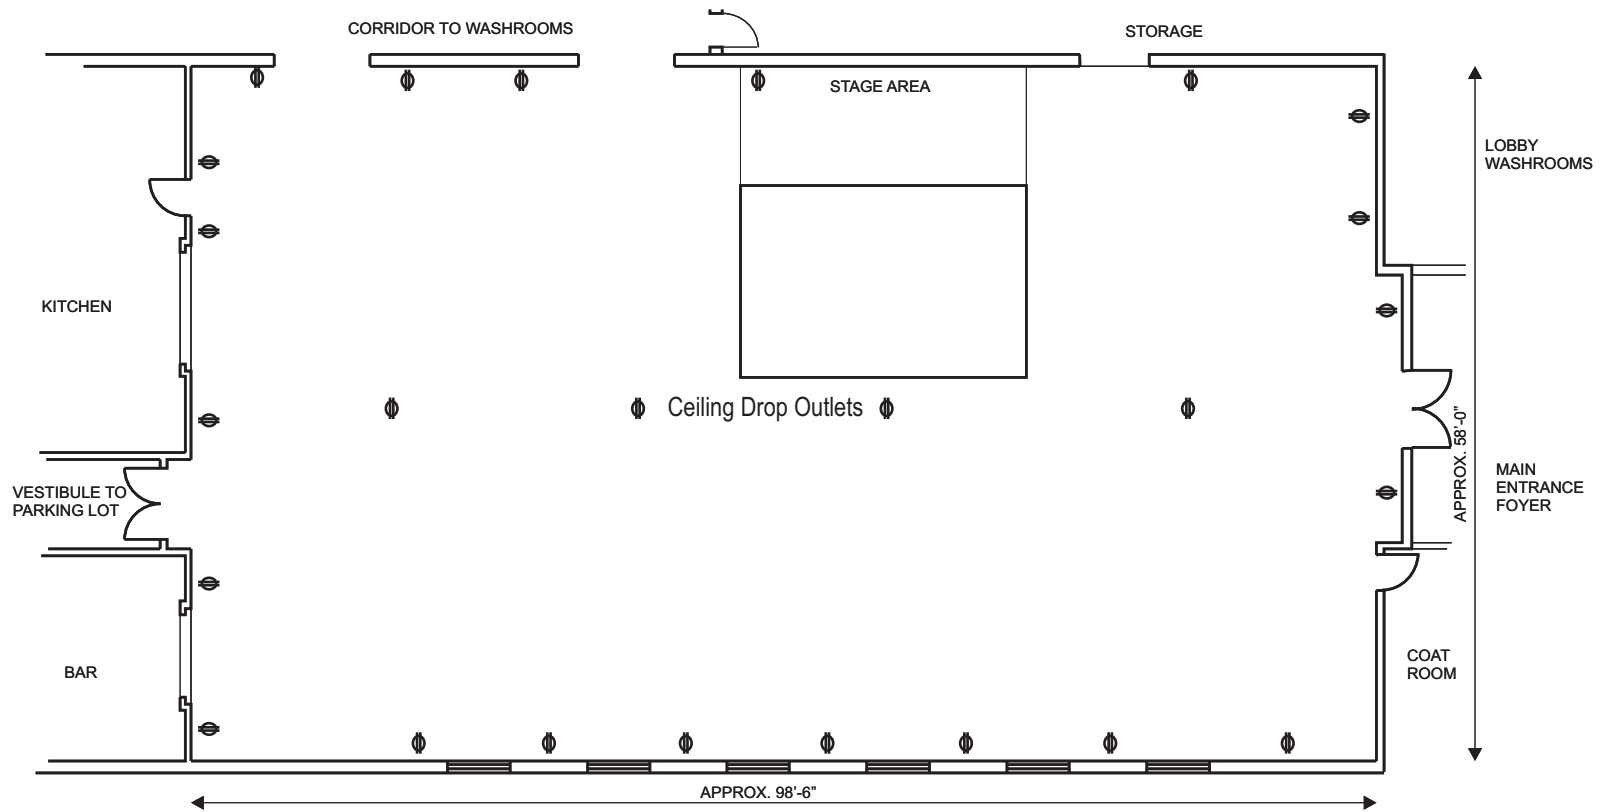

Electrical Outlet Locations

Mount Forest & District Sports Complex

COMMUNITY HALL

519.323.1801, 850 Princess Street, Mount Forest, N0G 2L3

Wellington North
Simply Explore