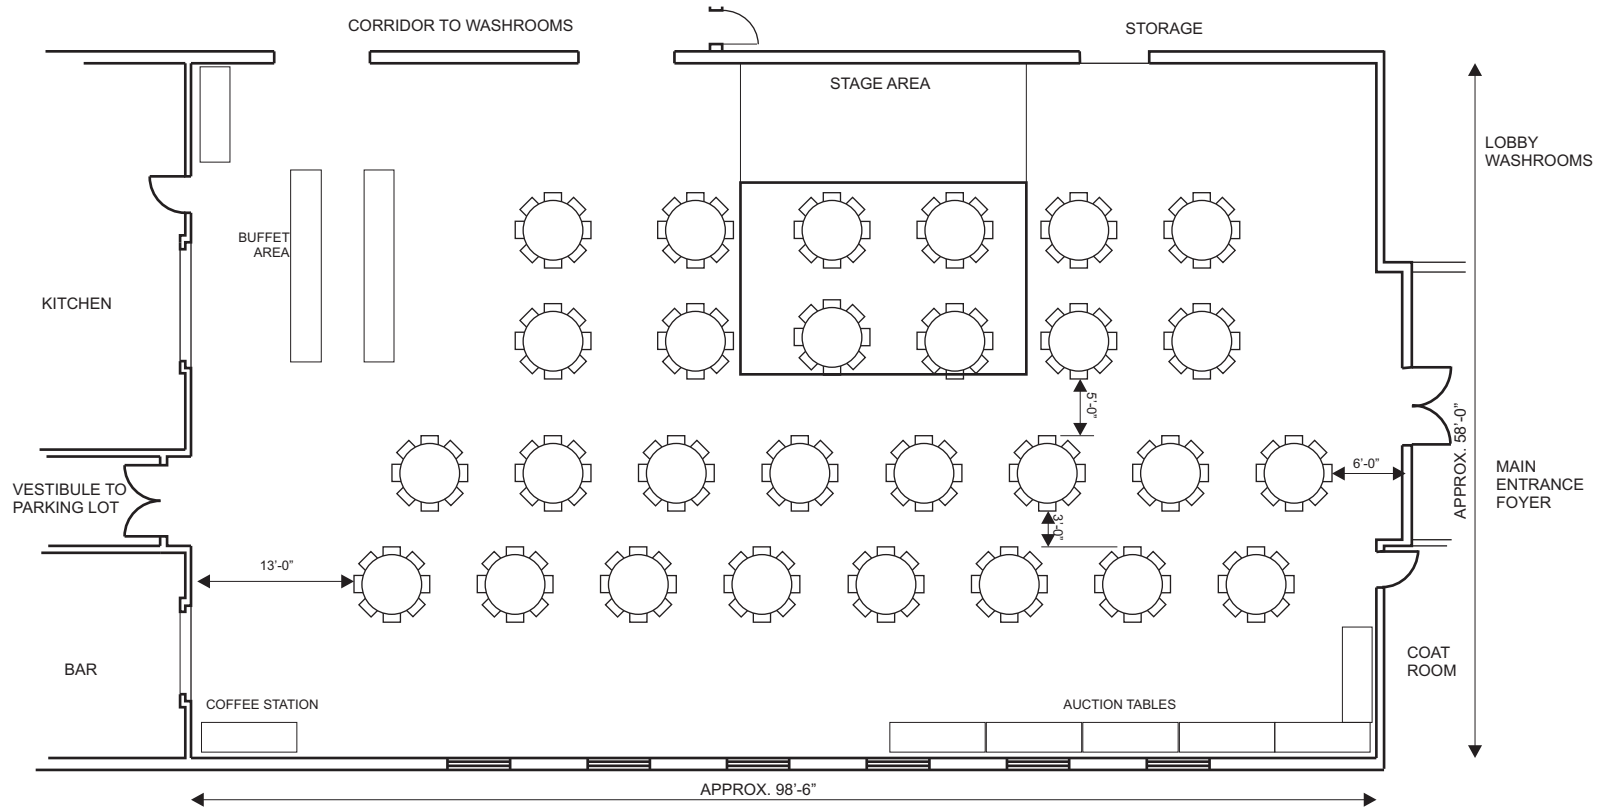

Ducks Unlimited Fundraiser Dinner
Set Up
28 Round Tables, 224 Chairs, 12 Rectangular Tables

Mount Forest & District Sports Complex

COMMUNITY HALL

519.323.1801, 850 Princess Street, Mount Forest, N0G 2L3

Wellington North
Simply Explore