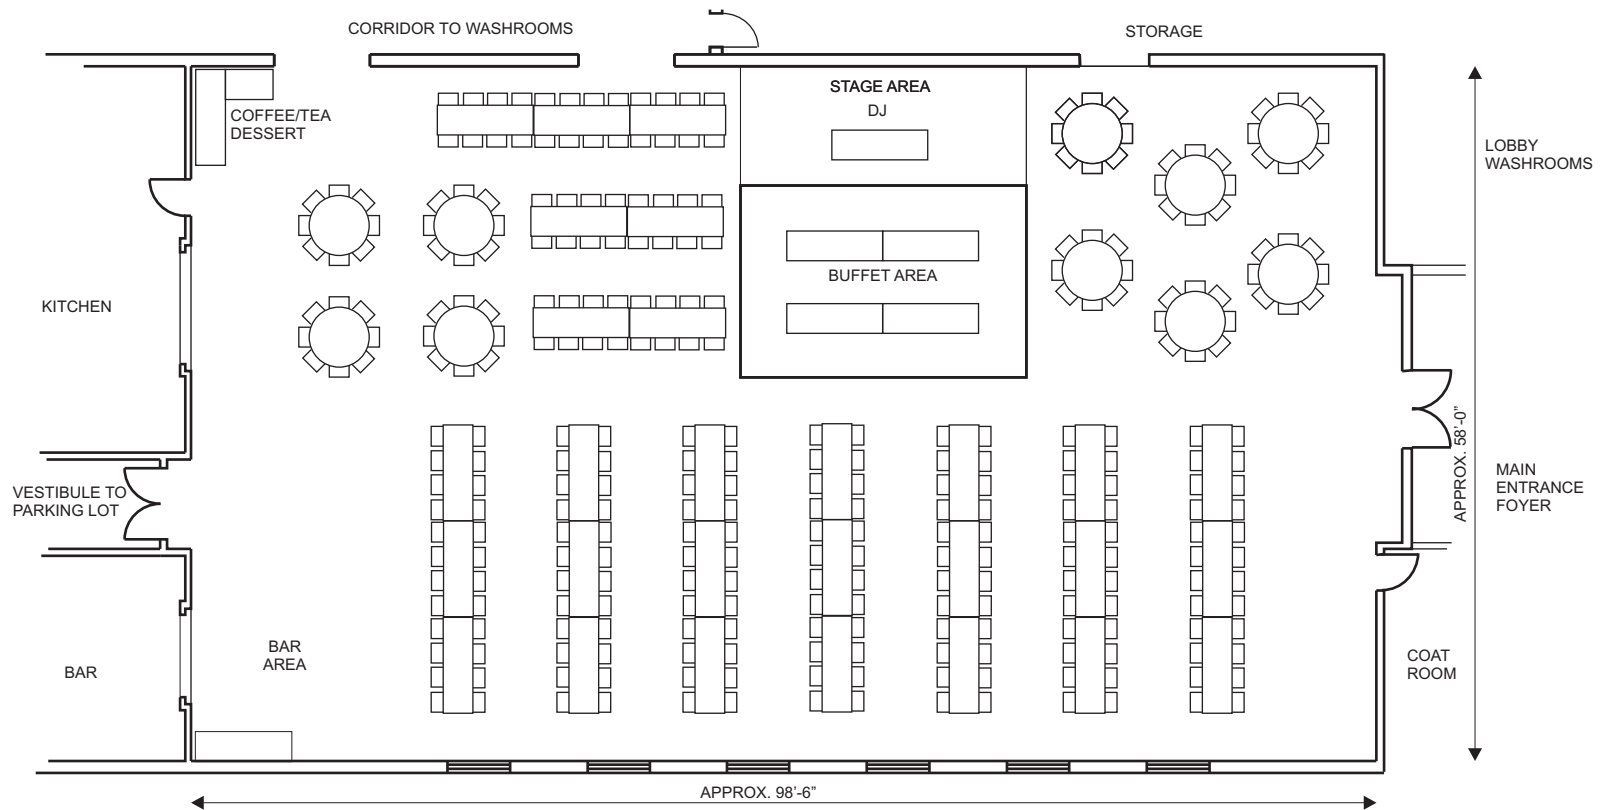

COMMUNITY HALL

519.323.1801, 850 Princess Street, Mount Forest, N0G 2L3

Wellington North
Simply Explore

Funeral Luncheon
 Set Up
 32 Rectangular Tables, 224 Chairs

Mount Forest & District Sports Complex

COMMUNITY HALL

519.323.1801, 850 Princess Street, Mount Forest, N0G 2L3

Wellington North
 Simply Explore

Mixed Tables Banquet with Buffet on Dance Floor
 Set Up
 36 Rectangular Tables, 10 Round Tables, 304 Chairs

Mount Forest & District Sports Complex