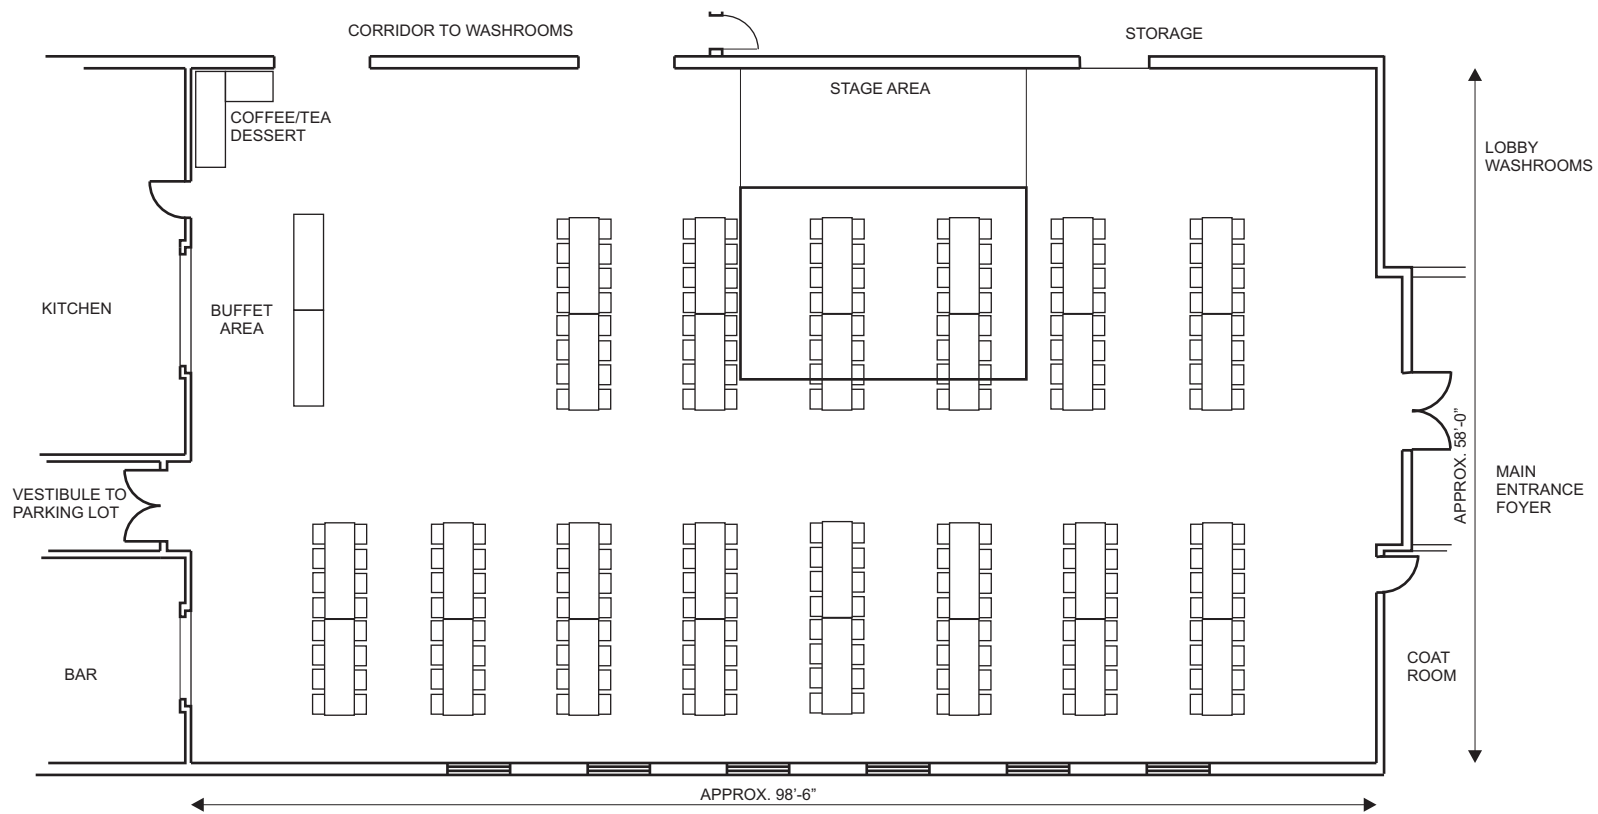

COMMUNITY HALL

519.323.1801, 850 Princess Street, Mount Forest, N0G 2L3

Wellington North
Simply Explore

Fundraiser Dinner
Set Up
18 Rectangular Tables, 15 Round Tables, 120 Chairs

Mount Forest & District Sports Complex

COMMUNITY HALL

519.323.1801, 850 Princess Street, Mount Forest, N0G 2L3

Wellington North
Simply Explore

Funeral Luncheon
 Set Up
 32 Rectangular Tables, 224 Chairs

Mount Forest & District Sports Complex

COMMUNITY HALL