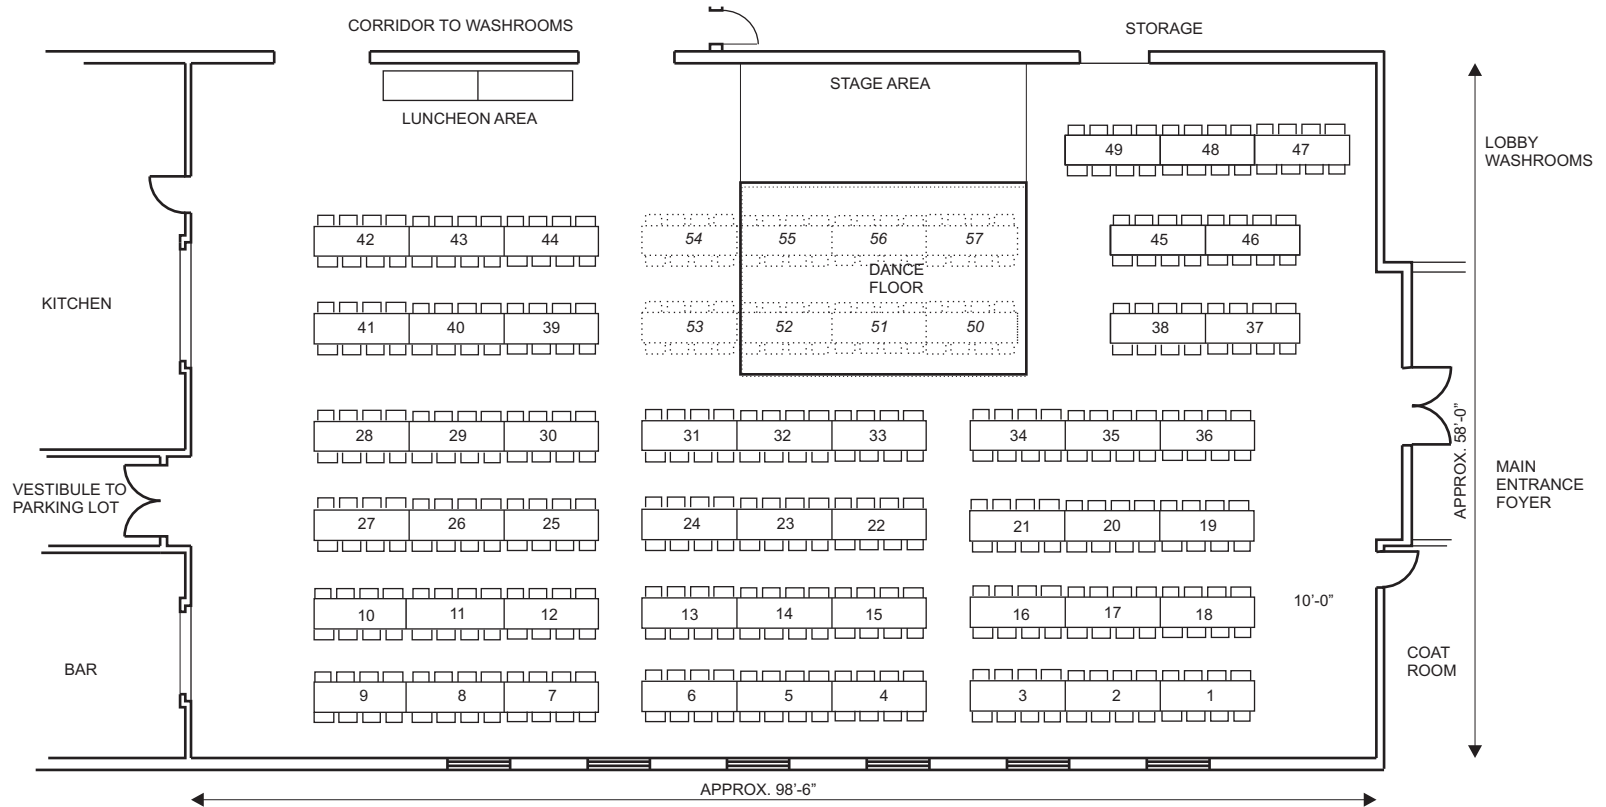

COMMUNITY HALL

519.323.1801, 850 Princess Street, Mount Forest, N0G 2L3

Wellington North
 Simply Explore

Little Black Dress
Set Up

25 Round Tables, 200 Chairs, 9 Rectangular Tables, 1 ½ Round

Mount Forest & District Sports Complex

COMMUNITY HALL

519.323.1801, 850 Princess Street, Mount Forest, N0G 2L3

Wellington North
Simply Explore

Max Rectangular Tables (No Bar or Buffet)
 Set Up
 57 Rectangular Tables, 456 Chairs

Mount Forest & District Sports Complex