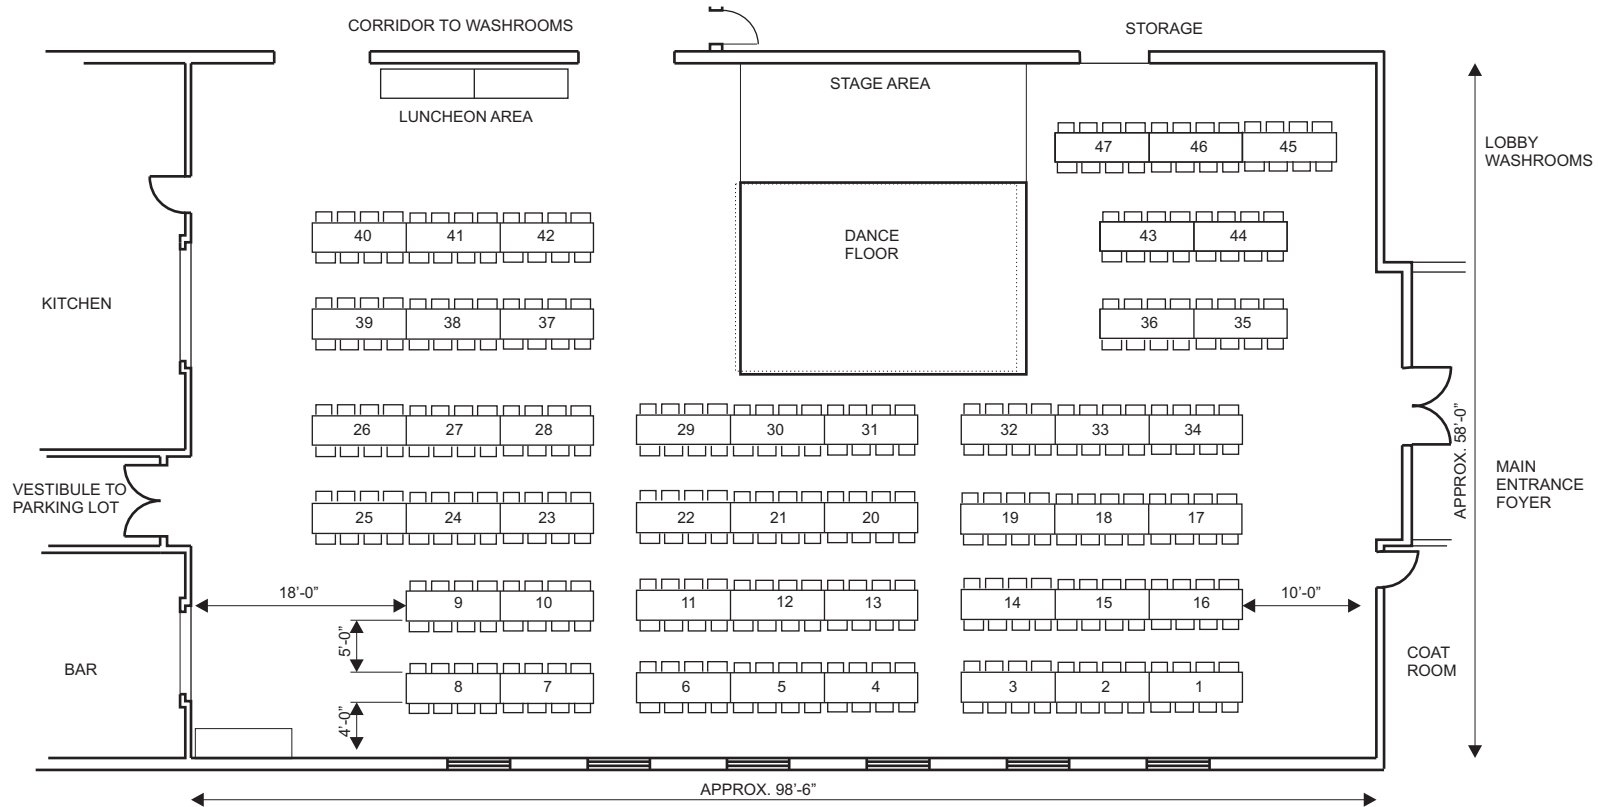

519.323.1801, 850 Princess Street, Mount Forest, N0G 2L3

Wellington North
 Simply Explore

Mixed Tables Banquet with Buffet on Dance Floor
 Set Up
 36 Rectangular Tables, 10 Round Tables, 304 Chairs

Mount Forest & District Sports Complex

COMMUNITY HALL

519.323.1801, 850 Princess Street, Mount Forest, N0G 2L3

Wellington North
 Simply Explore

Licensed Dance (No Buffet)
 Set Up
 50 Rectangular Tables, 376 Chairs

Mount Forest & District Sports Complex