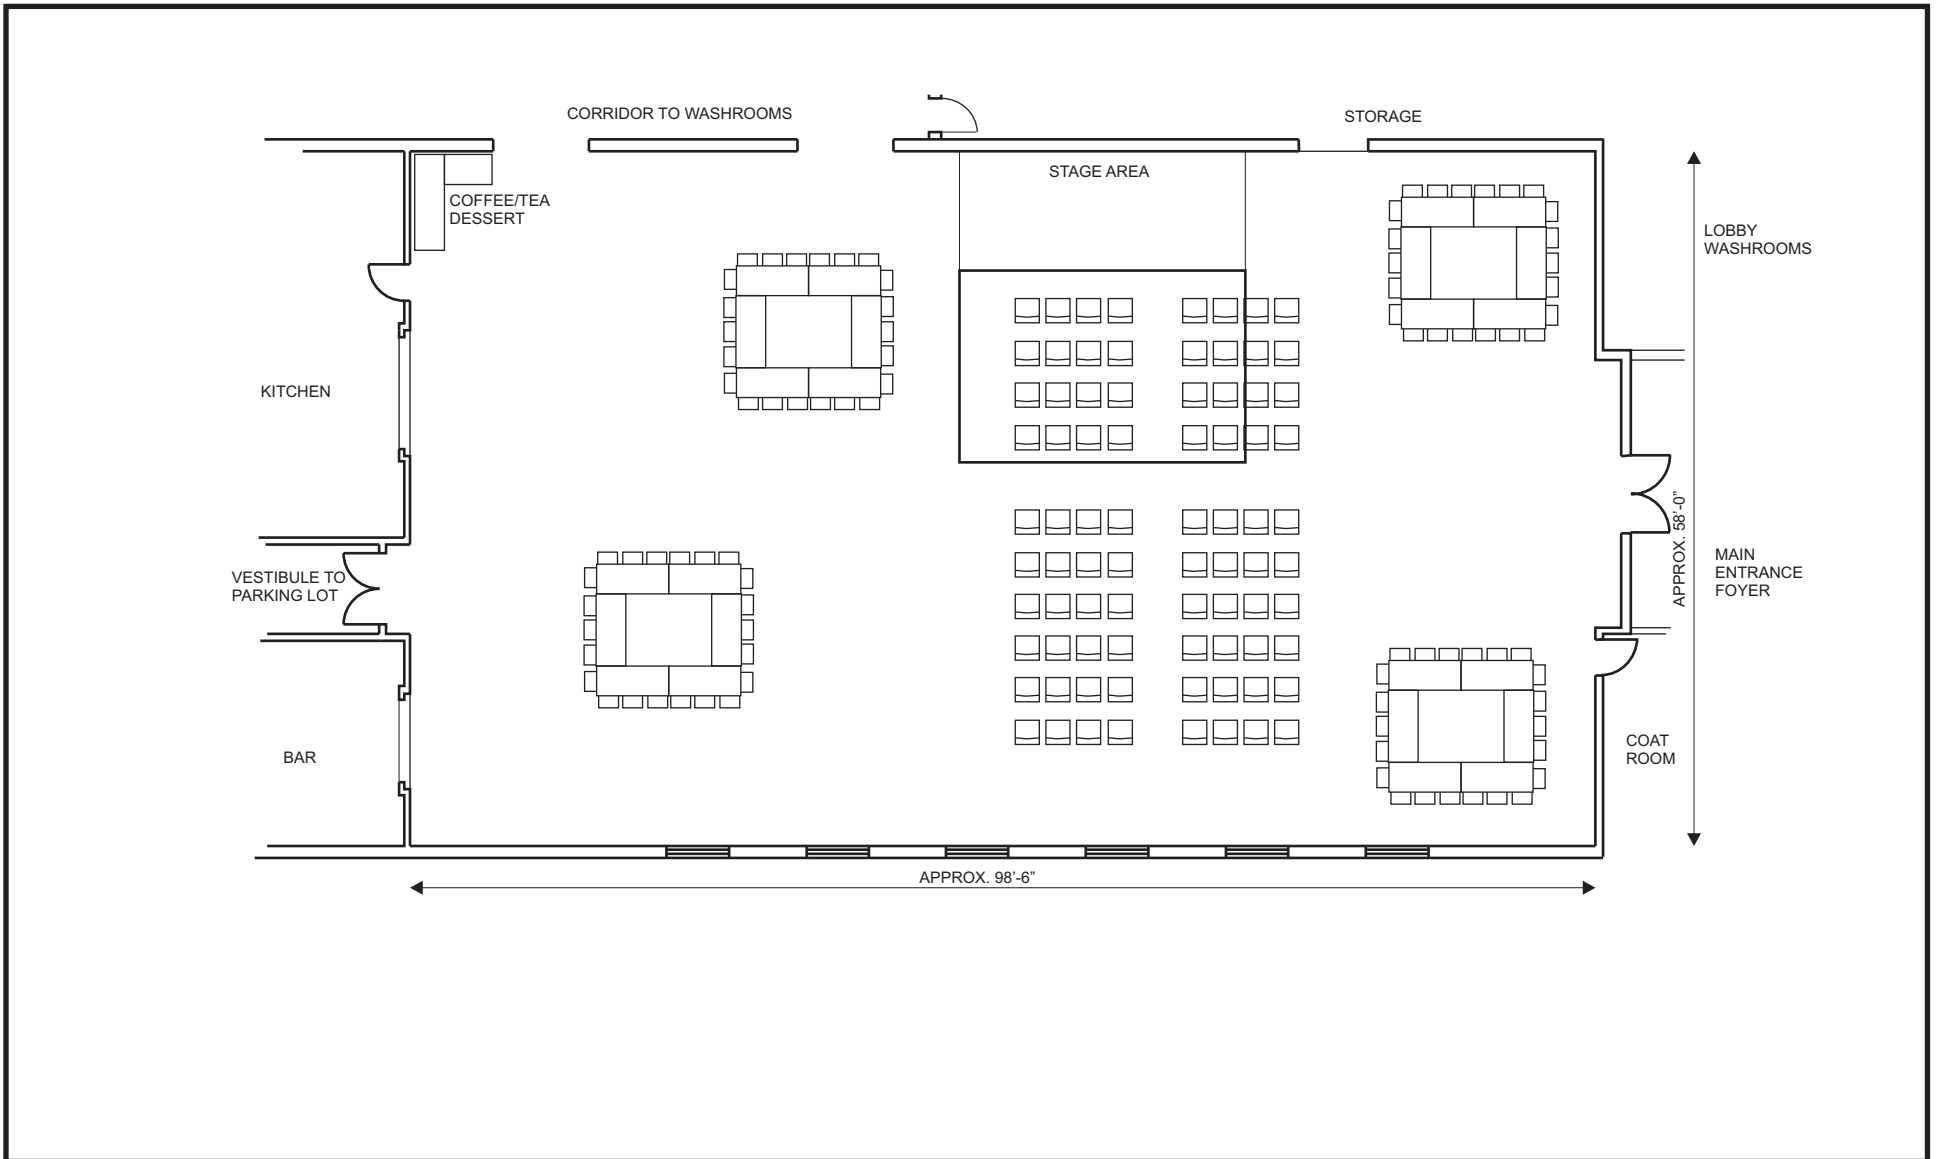

COMMUNITY HALL

519.323.1801, 850 Princess Street, Mount Forest, N0G 2L3

Wellington North
Simply Explore

Theatre Set Up with Breakout Meetings
 Set Up
 26 Rectangular Tables, 176 Chairs

Mount Forest & District Sports Complex