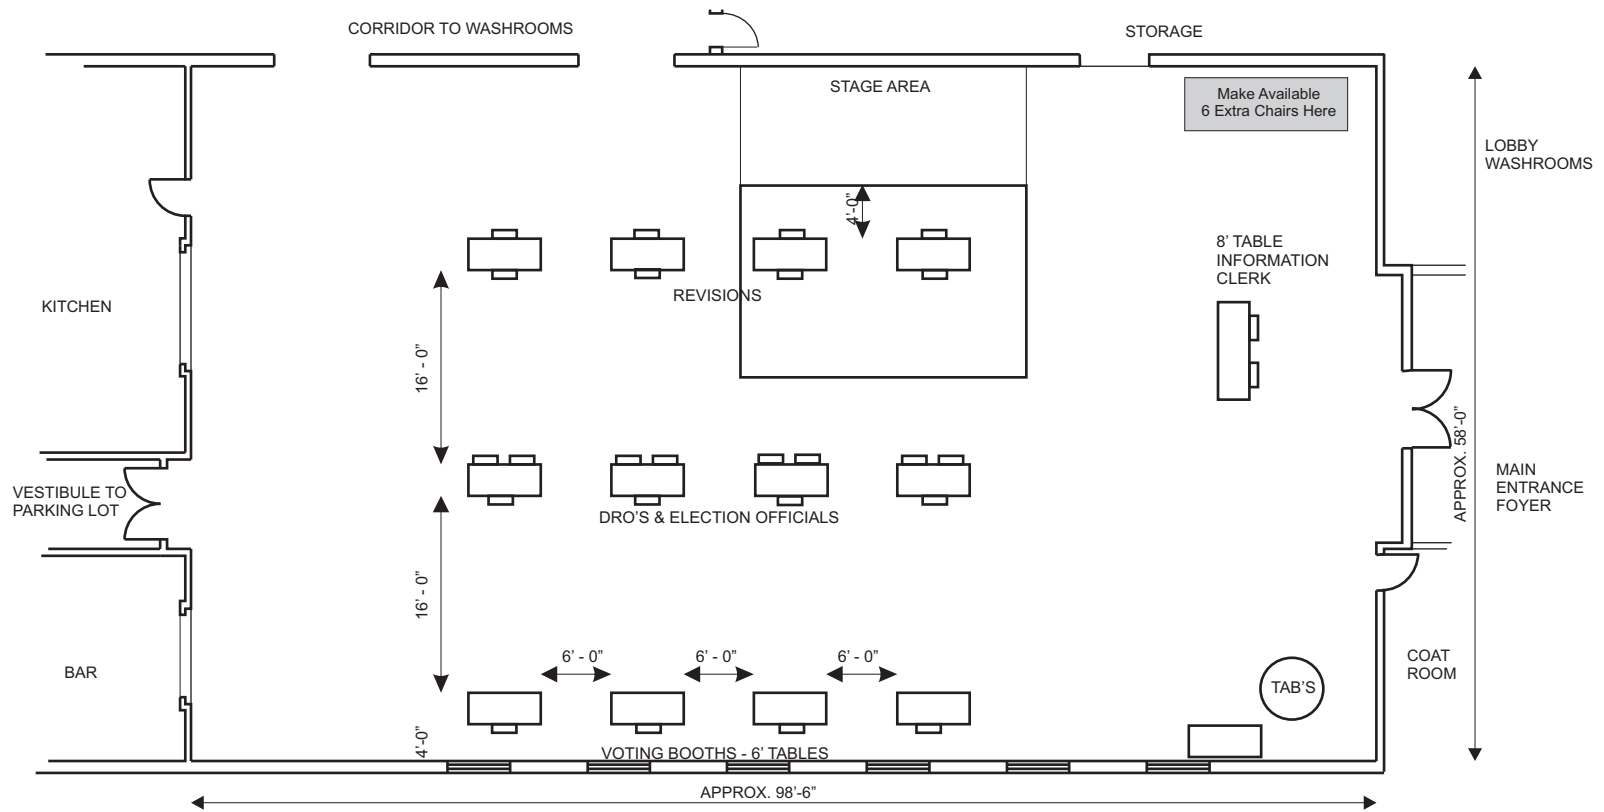

NOTES:
Voting booths to be tight to wall to keep traffic flow in front
Confirm blinds on windows

Municipal Election
Set Up
14 Rectangular Tables, 32 Chairs

Mount Forest & District Sports Complex

COMMUNITY HALL

519.323.1801, 850 Princess Street, Mount Forest, N0G 2L3

Wellington North
Simply Explore