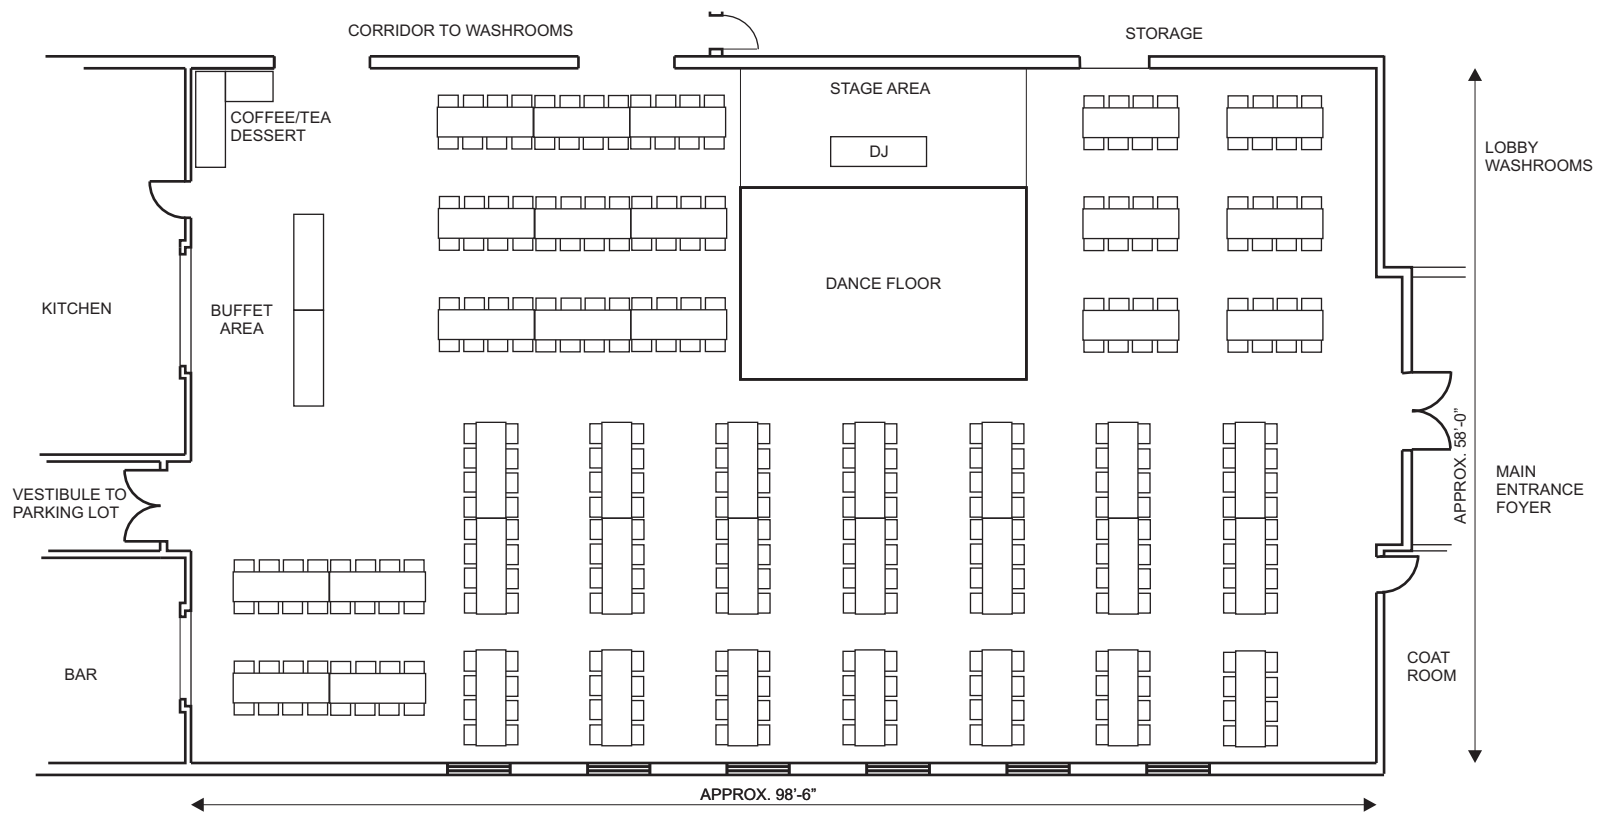

Auto Workers Meeting
Set Up
2 Rectangular Tables, 199 Chairs

Mount Forest & District Sports Complex

COMMUNITY HALL

519.323.1801, 850 Princess Street, Mount Forest, N0G 2L3

Wellington North
Simply Explore

Banquet (No Dance)
 Set Up
 40 Rectangular Tables, 280 Chairs

Mount Forest & District Sports Complex

COMMUNITY HALL

519.323.1801, 850 Princess Street, Mount Forest, N0G 2L3

Wellington North
 Simply Explore

Banquet with Buffet & Bar in Leisure Hall
 Set Up
 63 Rectangular Tables, 472 Chairs