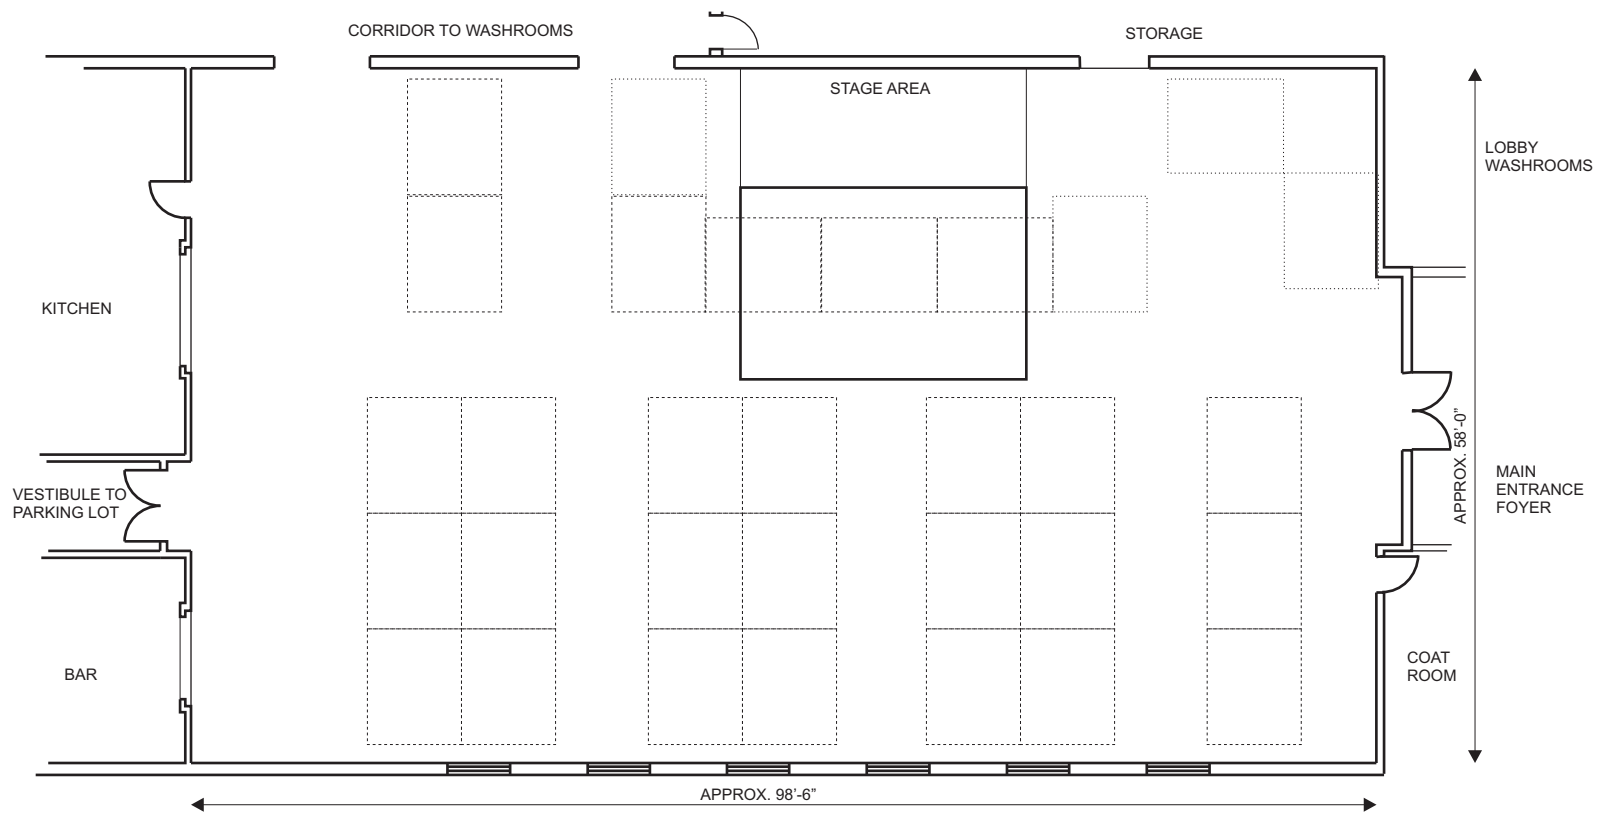

Trade Show Booth
Set Up
31 Booths, 31 Rectangular Tables

Mount Forest & District Sports Complex

COMMUNITY HALL

519.323.1801, 850 Princess Street, Mount Forest, N0G 2L3

Wellington North
Simply Explore