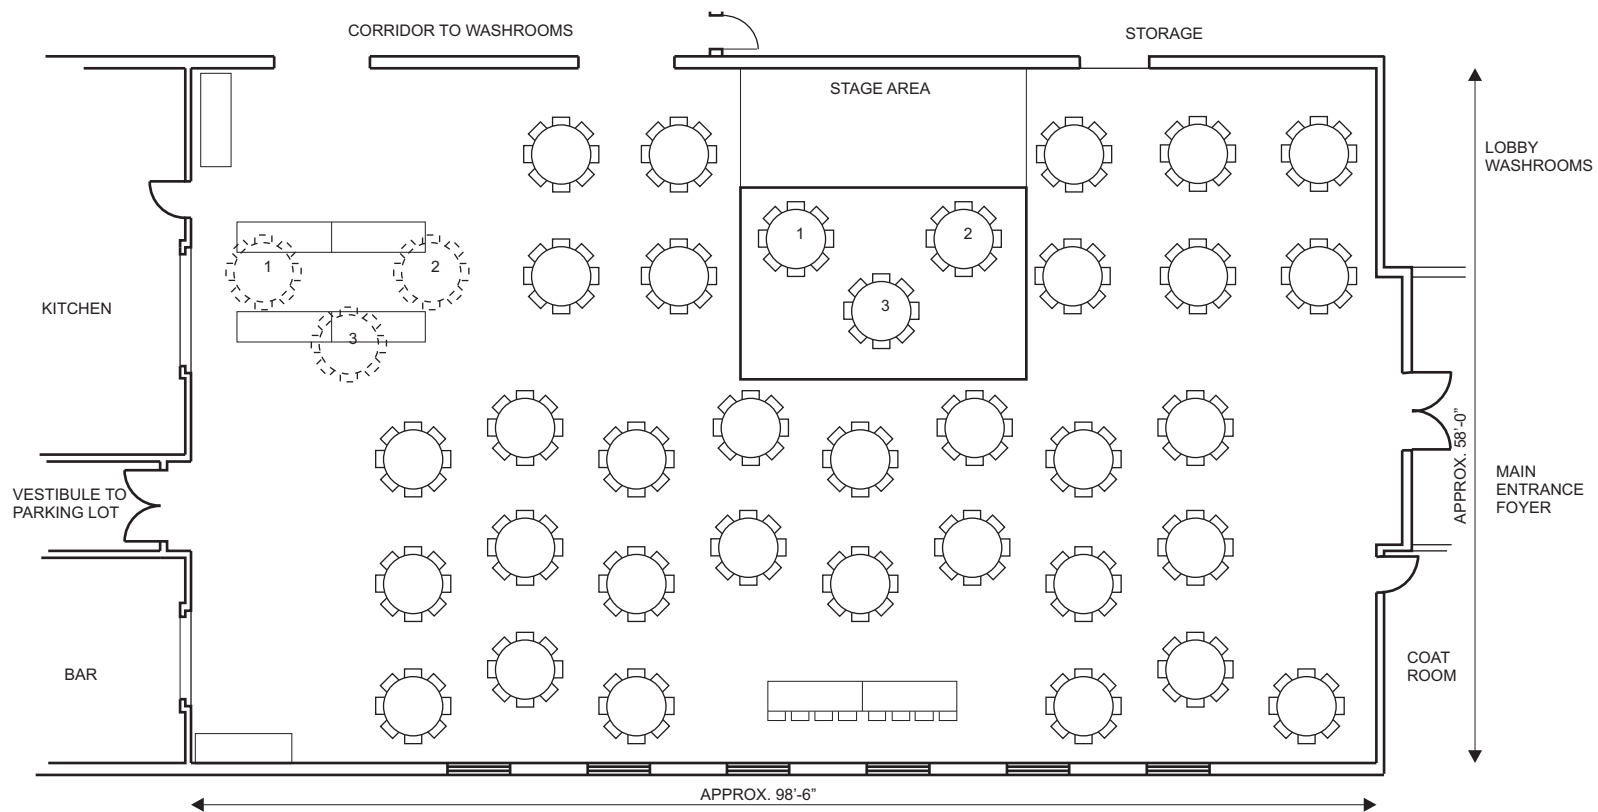

Mount Forest & District Sports Complex

COMMUNITY HALL

519.323.1801, 850 Princess Street, Mount Forest, N0G 2L3

Wellington North
 Simply Explore

Wedding Round Table(Moving Tables after Meal)
 Set Up
 35 Round, 8 Rectangular Tables, 288 Chairs