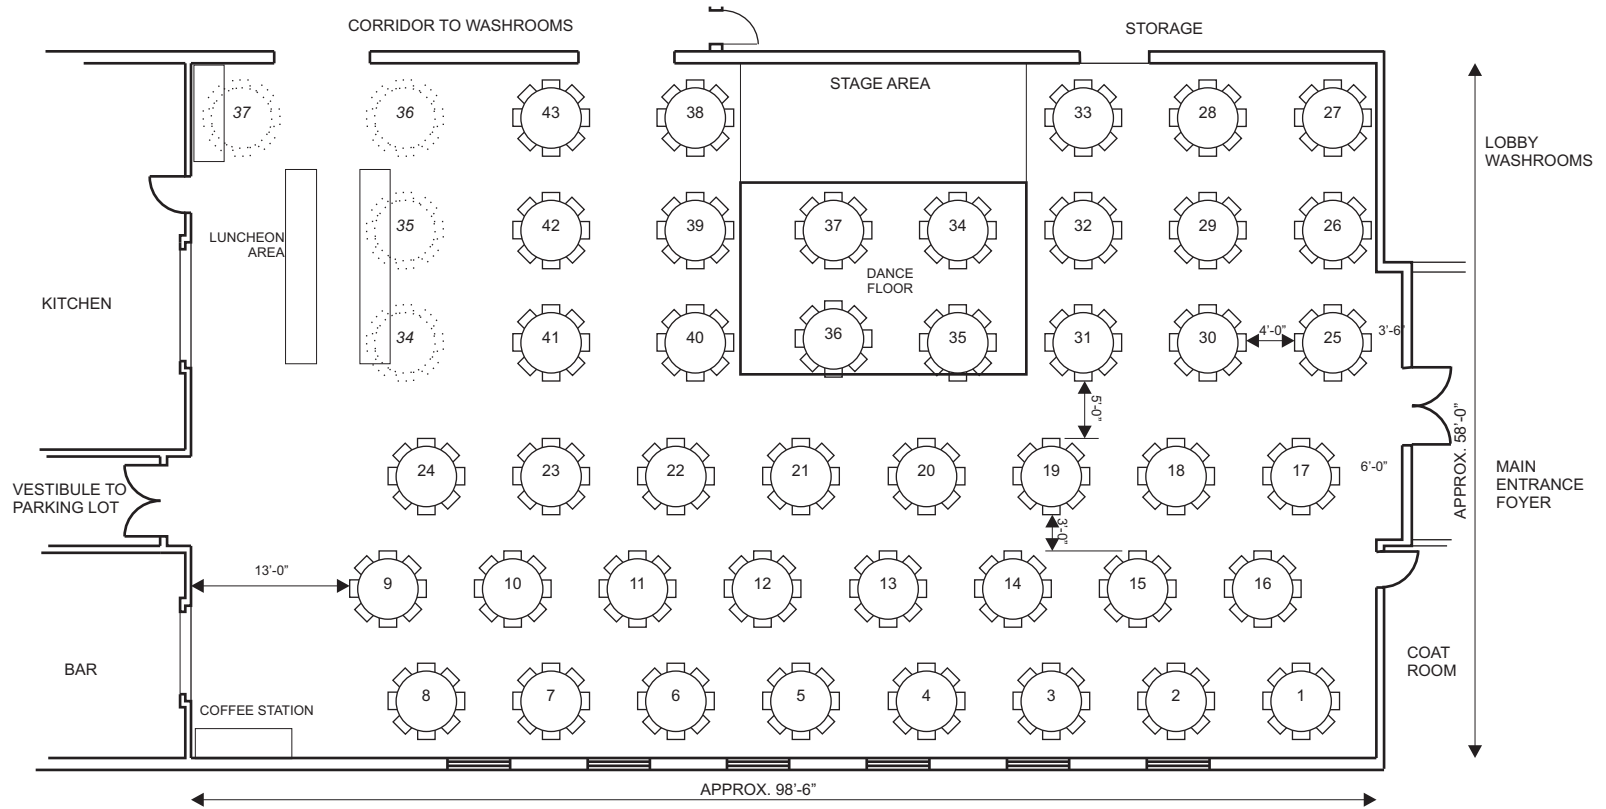

COMMUNITY HALL

519.323.1801, 850 Princess Street, Mount Forest, N0G 2L3

Wellington North
Simply Explore

Max Rectangular Tables (No Bar or Buffet)
 Set Up
 57 Rectangular Tables, 456 Chairs

Mount Forest & District Sports Complex

COMMUNITY HALL

519.323.1801, 850 Princess Street, Mount Forest, N0G 2L3

Wellington North
 Simply Explore

Max Round Tables
Set Up
43 Round Tables, 344 Chairs, 6 Rectangular Tables

Mount Forest & District Sports Complex