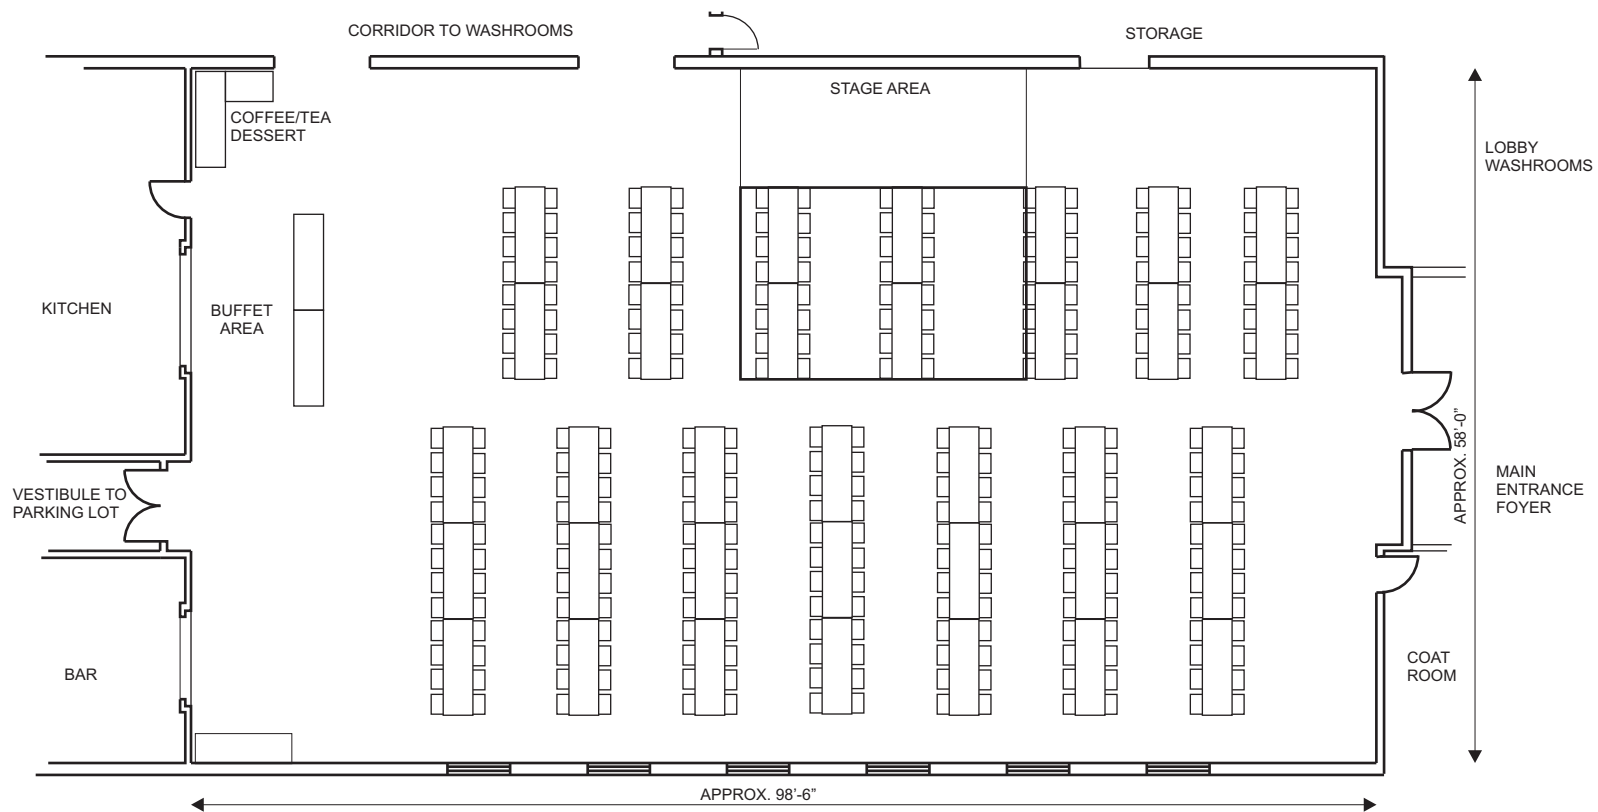

Auto Workers Meeting
Set Up
2 Rectangular Tables, 199 Chairs

Mount Forest & District Sports Complex

COMMUNITY HALL

519.323.1801, 850 Princess Street, Mount Forest, N0G 2L3

Wellington North
Simply Explore

Banquet (No Dance)
 Set Up
 40 Rectangular Tables, 280 Chairs