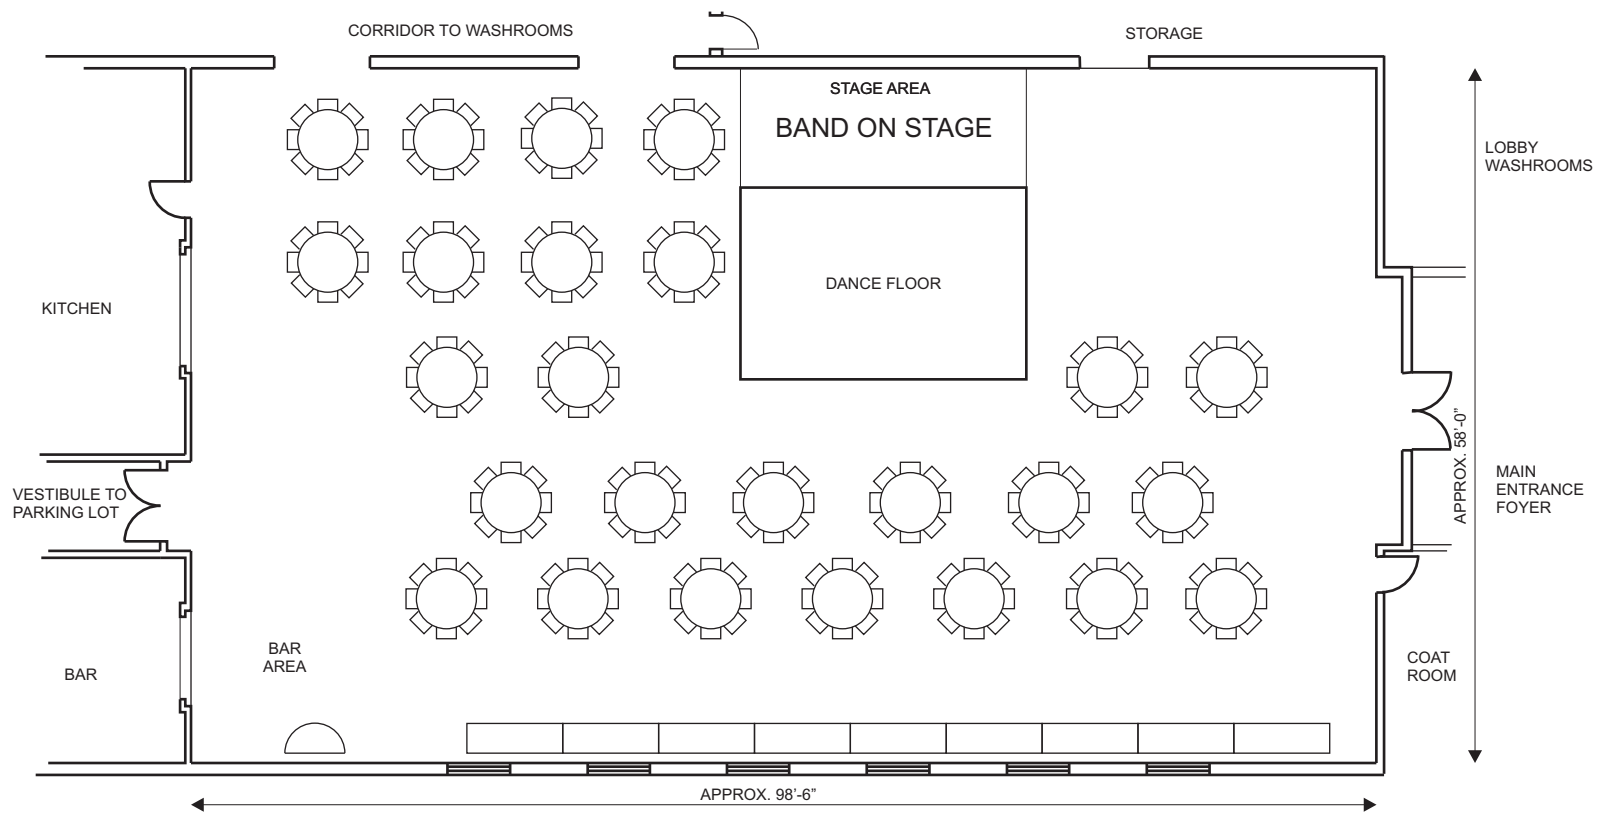

519.323.1801, 850 Princess Street, Mount Forest, N0G 2L3

Wellington North
 Simply Explore

Mixed Tables Banquet with Buffet on Dance Floor
 Set Up
 36 Rectangular Tables, 10 Round Tables, 304 Chairs

Mount Forest & District Sports Complex

COMMUNITY HALL

519.323.1801, 850 Princess Street, Mount Forest, N0G 2L3

Wellington North
 Simply Explore

Licensed Dance (No Buffet)
 Set Up
 50 Rectangular Tables, 376 Chairs

Mount Forest & District Sports Complex

COMMUNITY HALL

519.323.1801, 850 Princess Street, Mount Forest, N0G 2L3

Wellington North
 Simply Explore

Little Black Dress
Set Up

25 Round Tables, 200 Chairs, 9 Rectangular Tables, 1 ½ Round

Mount Forest & District Sports Complex