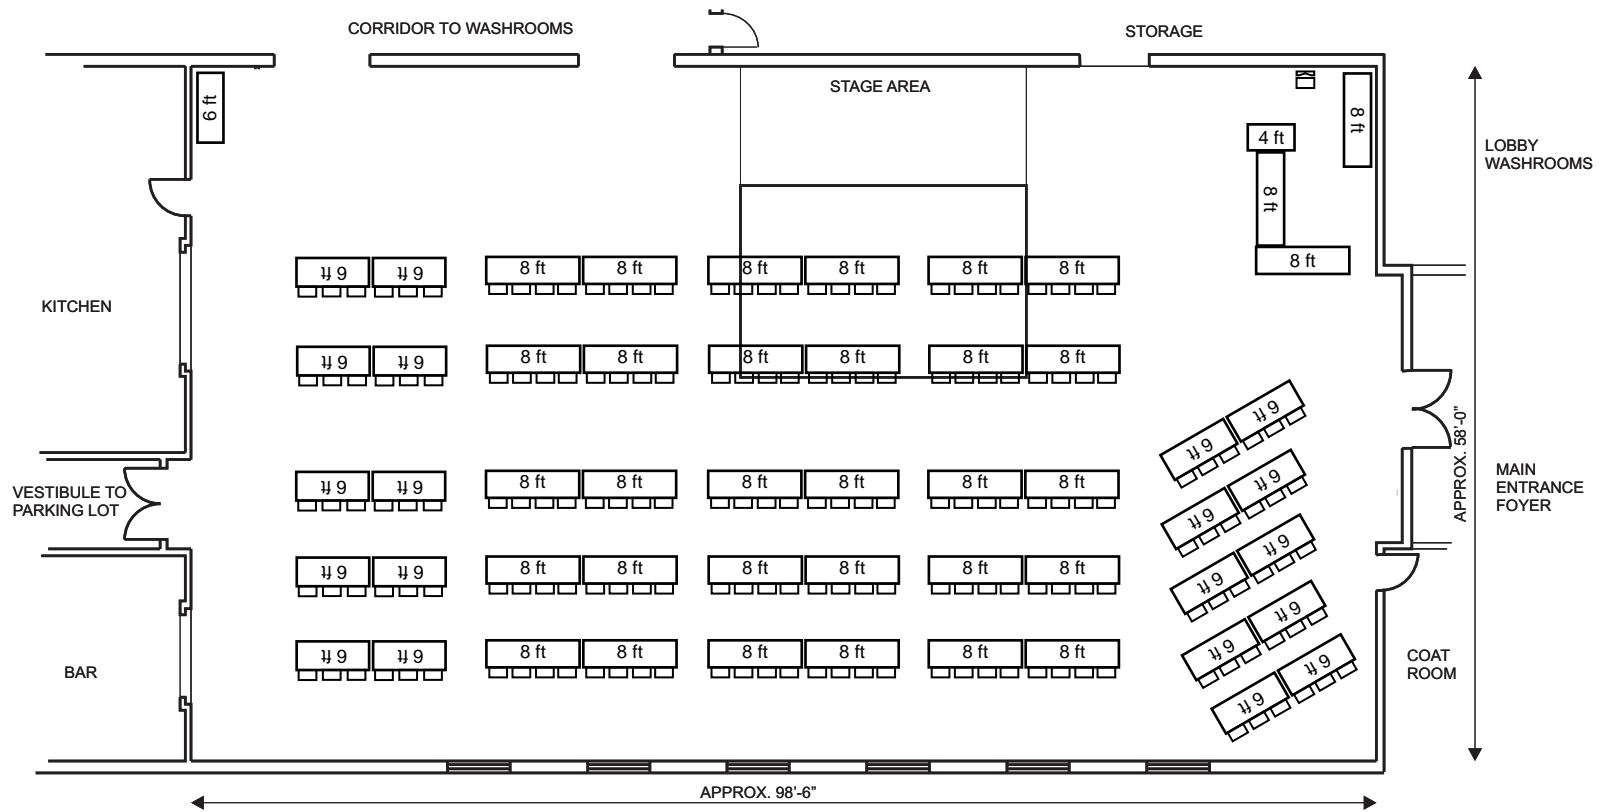

Lions BINGO ONLY
Set Up
(121) 6' Tables, (33) 8' Tables, (1) 4' Table, 181 Chairs

Mount Forest & District Sports Complex

COMMUNITY HALL

519.323.1801, 850 Princess Street, Mount Forest, N0G 2L3

Wellington North
Simply Explore