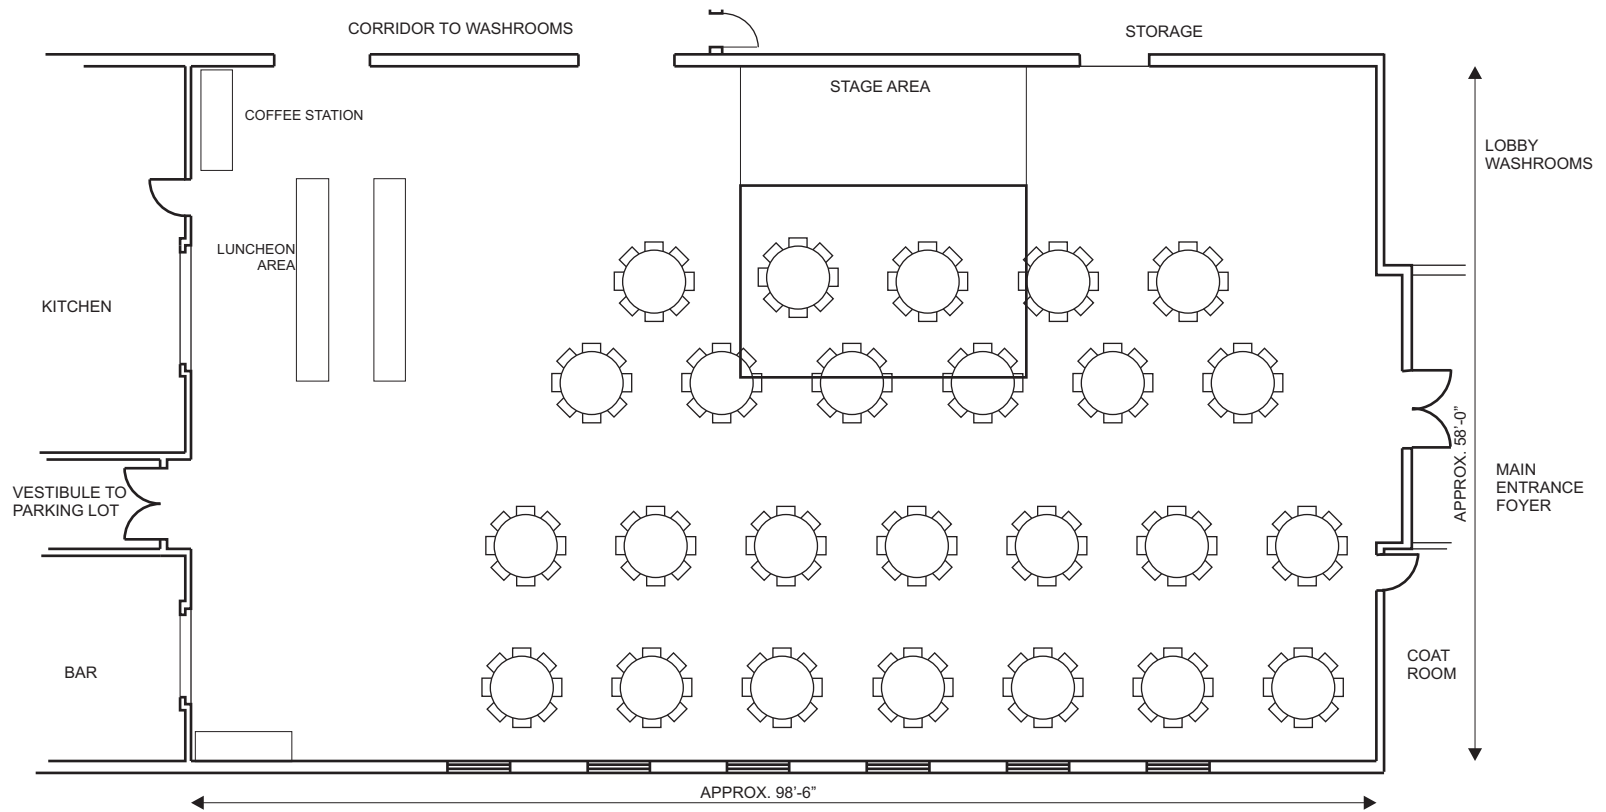

Mount Forest & District Sports Complex

COMMUNITY HALL

519.323.1801, 850 Princess Street, Mount Forest, N0G 2L3

Wellington North
 Simply Explore

Round Tables for 200
 Set Up
 25 Round Tables, 200 Chairs, 6 Rectangular Tables