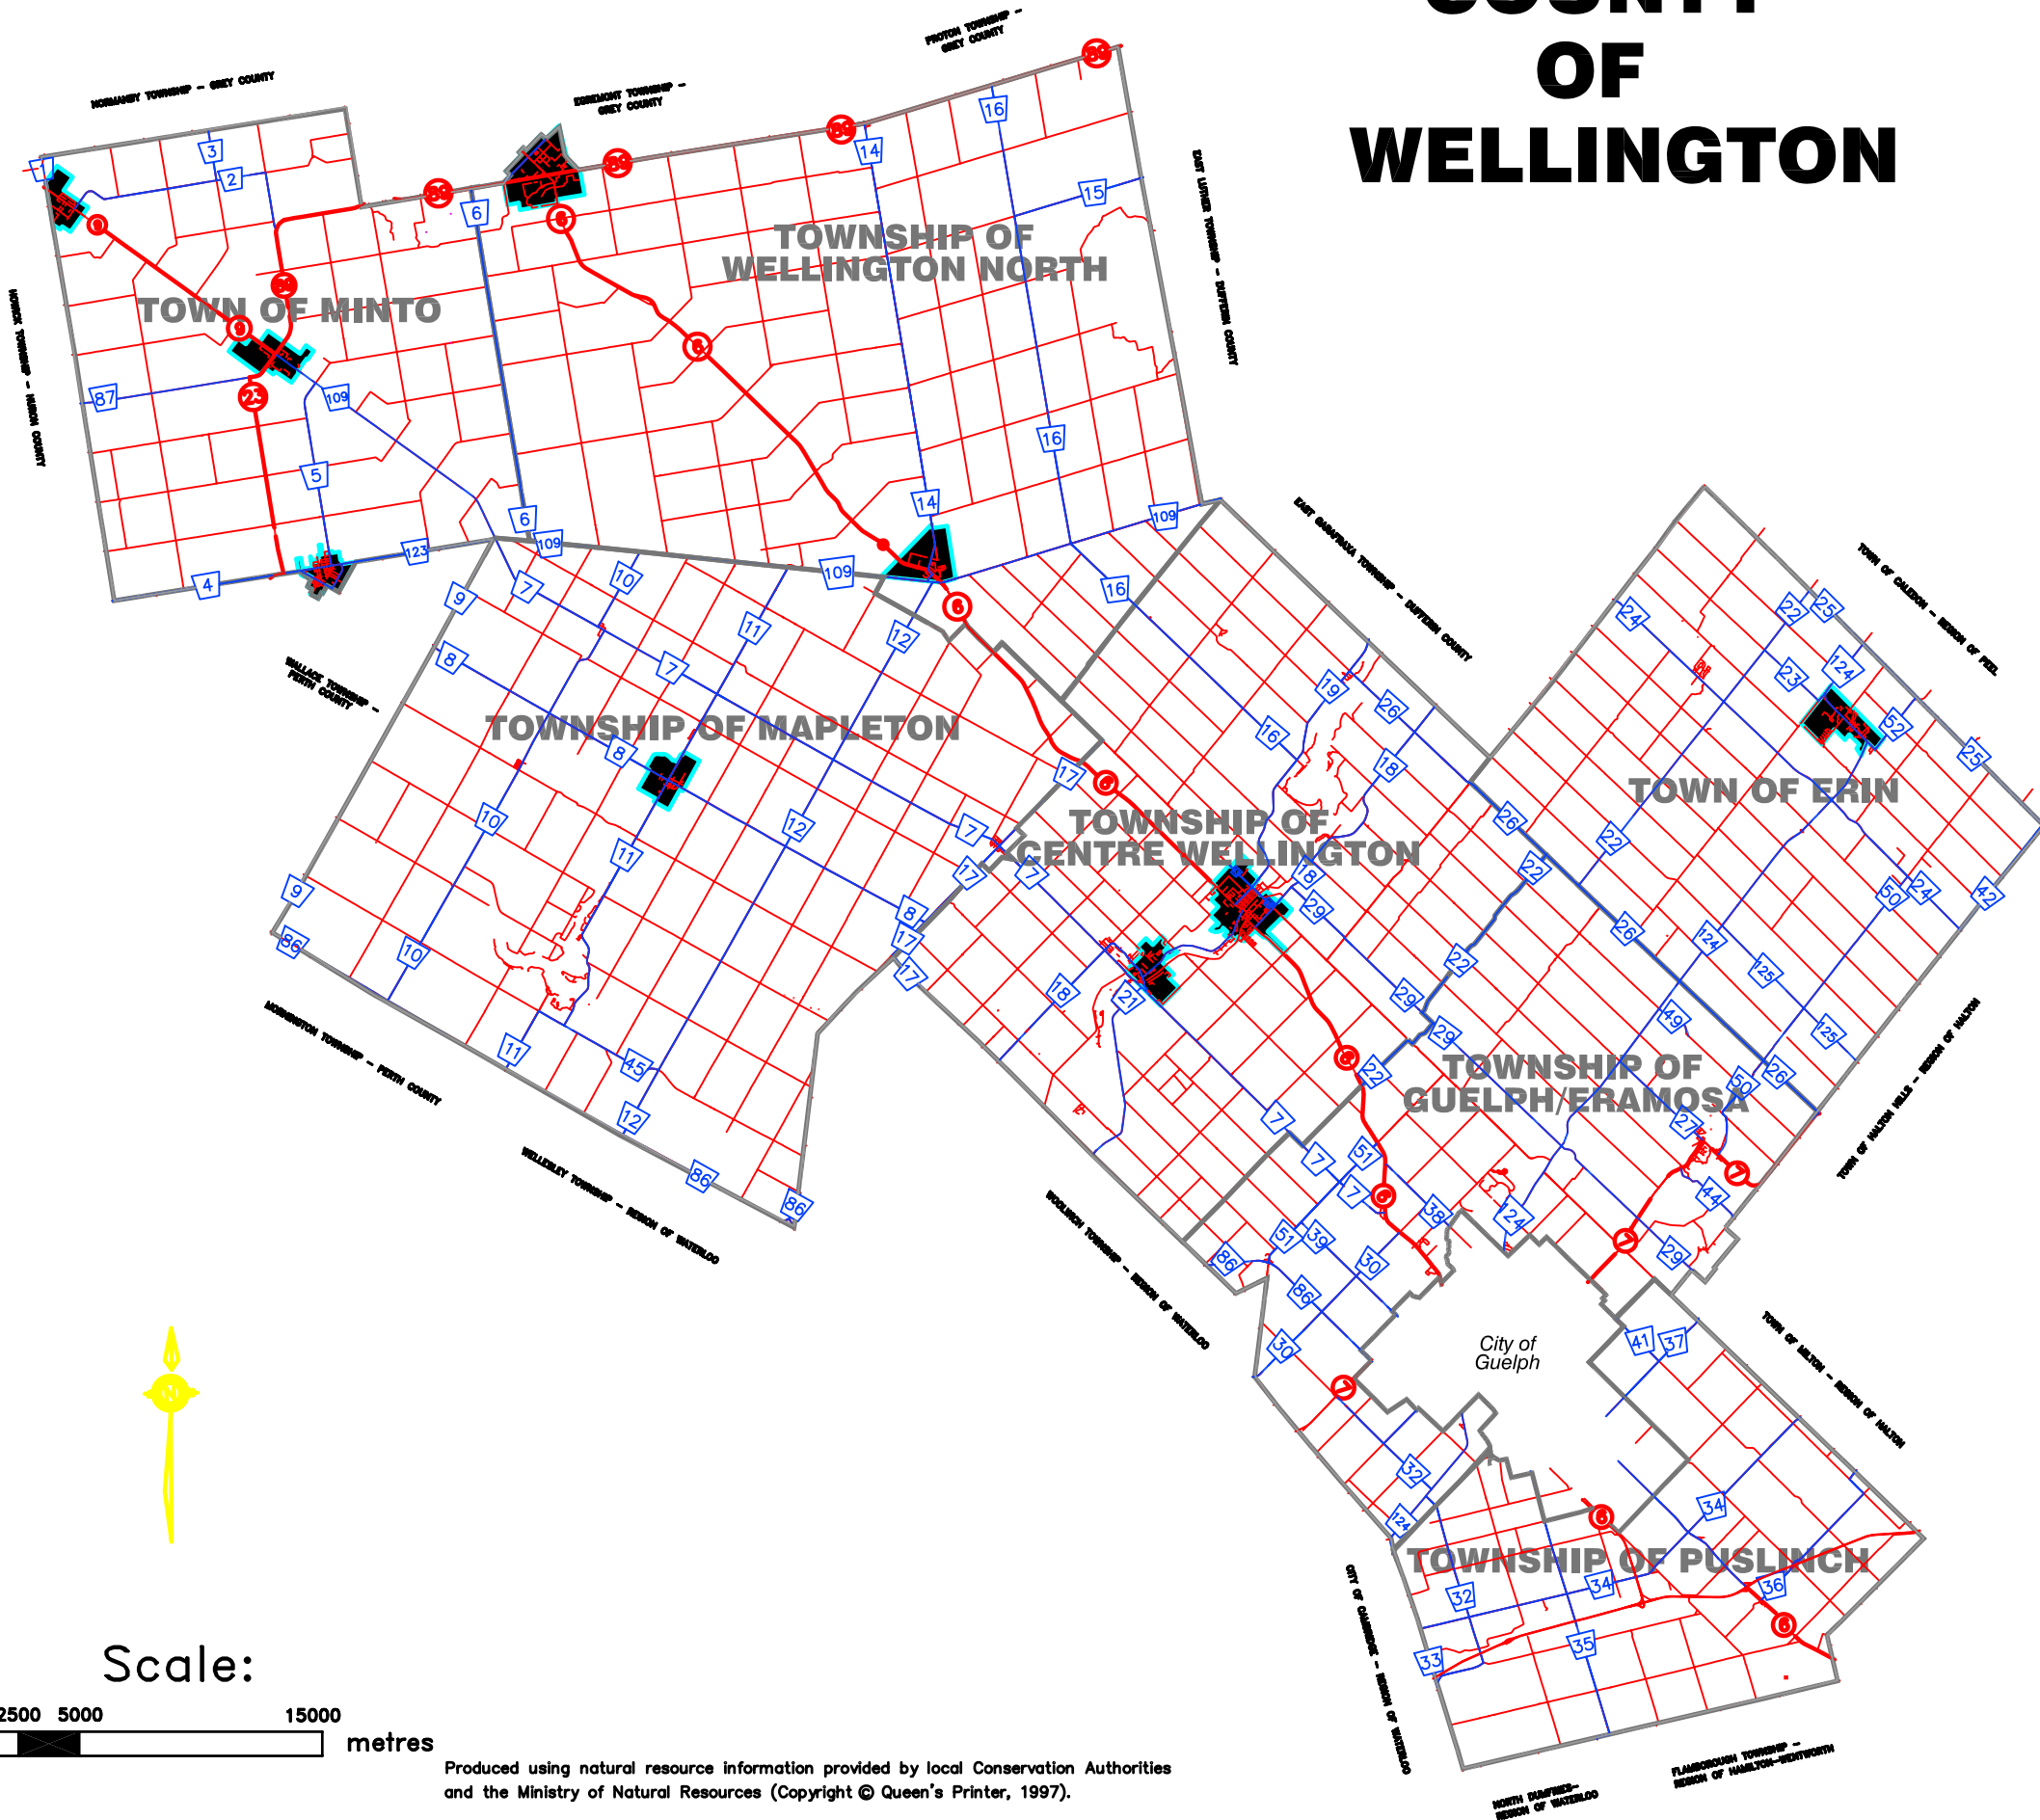

COUNTY OF WELLINGTON

Scale:

Produced using natural resource information provided by local Conservation Authorities and the Ministry of Natural Resources (Copyright © Queen's Printer, 1997).